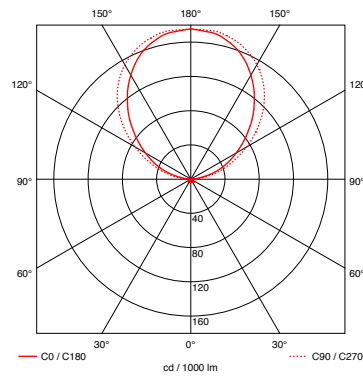

surface

head: chrome, see p.2 cutsheet

body: chrome, chrome matt

base: chrome, chrome matt, black or white high gloss surface (bianco, nero), matt black surface

length / travel

125 cm / 20°, 160 cm / 15°, base optional 360° turnable

luminous color / color rendering

3000 K / CRI 100

weight

body + head + base max. 8,2kg

interface

rocker switch element with dimmer and trafo, optional for dimming or touchdimming the lamp

Sento lettura recommended lighting effects