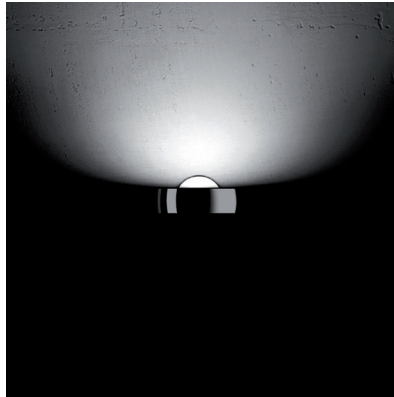

cutsheet

Occhio

1|3

Sento lettura low voltage halogen

Floor lamp - modular system consisting of body and head

Thanks to its unique modularity the Occhio head-body system delivers impressive lighting solutions for your room. For different lighting effects diverse, turnable reflector heads are available, which can be easily substituted at any time thanks to a simple plug-in mechanism. The diverse wall and ceiling boxes allow for all recessed and surface mounting options.

luminous color / color rendering

3000 K / CRI 100

weight

body + head + base max. 8,2kg

interface

rocker switch element with dimmer and trafo, optional for dimming or touchdimming the lamp

Sento lettura recommended lighting effects

Sento B (glass matt / cover)
reflector head for diffuse light
in one direction

luminous efficiency
49%
glass
satinised, heat-resistant glass
ring / cover
chrome, chrome matt
white or black glossy finish
(bianco, nero)
holder
chrome, chrome matt

Sento C (cover / lense)
reflector head for directed light
in one direction

luminous efficiency
56%
beam angle
approx. 85°
lense
optical glass
ring und cover
chrome, chrome matt,
white or black glossy finish
(bianco, nero)
holder
chrome oder chrome matt