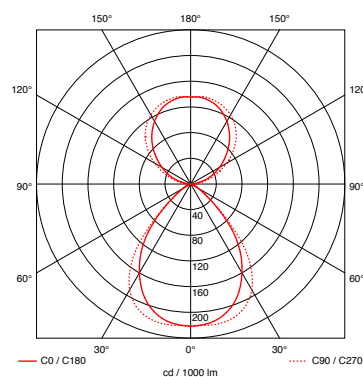

Sento E (glass matt / lense)
reflector head for diffuse light in one and
directed light in the other direction

luminous efficiency
83%
beam angle
approx. 85°
glass
satinised, heat-resistant glass
lense
optical glass
ring
chrome, chrome matt,
white or black glossy finish
(bianco, nero)
holder
chrome oder chrome matt