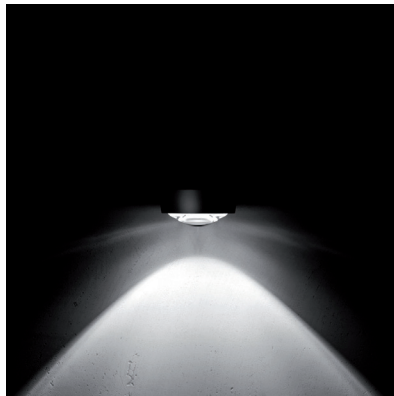

luminous color / color rendering

3000 K / CRI 100

weight

body + head + base max. 8,2kg

interface

rocker switch element with dimmer and trafo, optional for dimming or touchdimming the lamp

Sento lettura recommended lighting effects

Sento B (glass matt / cover)
reflector head for diffuse light
in one direction

luminous efficiency
49%
glass
satinised, heat-resistant glass
ring / cover
chrome, chrome matt
white or black glossy finish
(bianco, nero)
holder
chrome, chrome matt

Sento C (cover / lense)
reflector head for directed light
in one direction

luminous efficiency
56%
beam angle
approx. 85°
lense
optical glass
ring und cover
chrome, chrome matt,
white or black glossy finish
(bianco, nero)
holder
chrome oder chrome matt

Sento E (glass matt / lense)
reflector head for diffuse light in one and
directed light in the other direction

luminous efficiency
83%
beam angle
approx. 85°
glass
satinised, heat-resistant glass
lense
optical glass
ring
chrome, chrome matt,
white or black glossy finish
(bianco, nero)
holder
chrome oder chrome matt