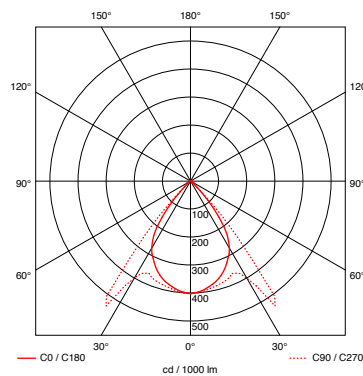

Sento C (cover / lense)
reflector head for directed light
in one direction

luminous efficiency
56%
beam angle
approx. 85°
lense
optical glass
ring und cover
chrome, chrome matt,
white or black glossy finish
(bianco, nero)
holder
chrome oder chrome matt