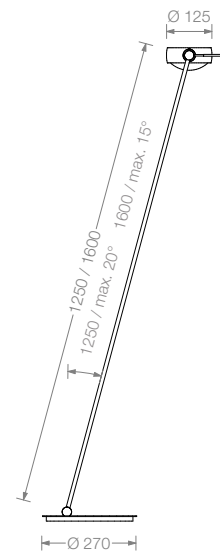

cutsheet

Occhio

1|3

Sento lettura low voltage halogen

Floor lamp - modular system consisting of body and head

Thanks to its unique modularity the Occhio head-body system delivers impressive lighting solutions for your room. For different lighting effects diverse, turnable reflector heads are available, which can be easily substituted at any time thanks to a simple plug-in mechanism. The diverse wall and ceiling boxes allow for all recessed and surface mounting options.

Floor lamp Occhio Sento lettura consisting of

- body Occhio lettura - different length and surfaces
- head Occhio Sento - different lighting effects and surfaces

IP20     

material

aluminium, brass, steel, glass

surface

head: chrome, see p.2 cutsheet

body: chrome, chrome matt

base: chrome, chrome matt, black or white high gloss surface (bianco, nero), matt black surface

length / travel

125 cm / 20°, 160 cm / 15°, base optional 360° turnable

Sento C (cover / lense)
reflector head for directed light
in one direction

luminous efficiency
56%
beam angle
approx. 85°
lense
optical glass
ring und cover
chrome, chrome matt,
white or black glossy finish
(bianco, nero)
holder
chrome oder chrome matt