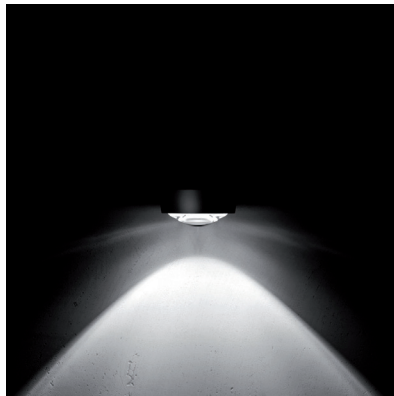

Sento C (cover / lense)
reflector head for directed light
in one direction

luminous efficiency
56%
beam angle
approx. 85°
lense
optical glass
ring und cover
chrome, chrome matt,
white or black glossy finish
(bianco, nero)
holder
chrome oder chrome matt