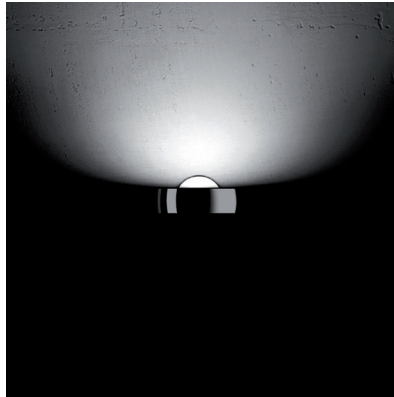

Sento faro singolo recommended lighting effects

Sento B (glass matt / cover)
reflector head for diffuse light
in one direction

luminous efficiency
49%
glass
satinised, heat-resistant glass
ring / cover
chrome, chrome matt
white or black glossy finish
(bianco, nero)
holder
chrome, chrome matt