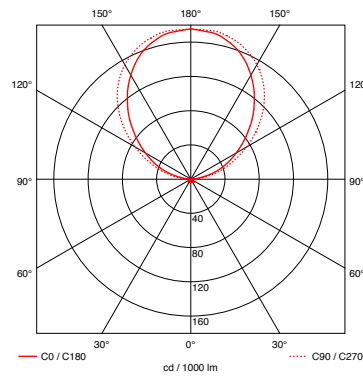

Sento faro singolo recommended lighting effects

Sento B (glass matt / cover)
reflector head for diffuse light
in one direction

luminous efficiency
49%
glass
satinised, heat-resistant glass
ring / cover
chrome, chrome matt
white or black glossy finish
(bianco, nero)
holder
chrome, chrome matt