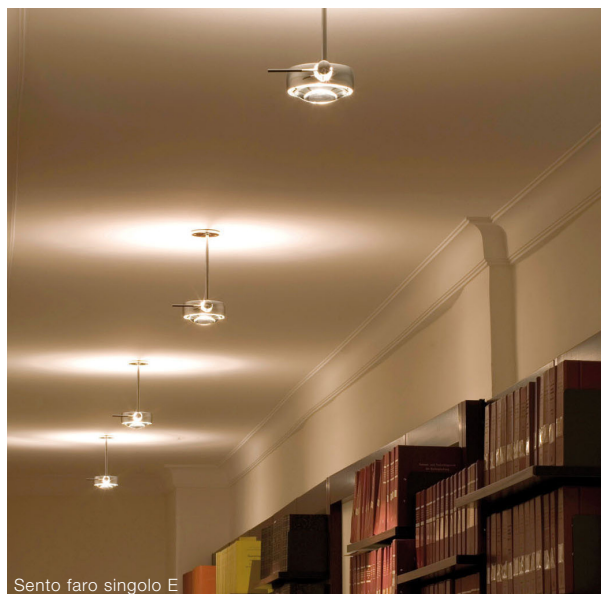

Sento faro singolo mains voltage halogen

Ceiling lamp - modular system consisting of body and head

Thanks to its unique modularity the Occhio head-body system delivers impressive lighting solutions for your room. For different lighting effects diverse, turnable reflector heads are available, which can be easily substituted at any time thanks to a simple plug-in mechanism. The diverse wall and ceiling boxes allow for all recessed and surface mounting options.

Ceiling lamp Occhio Sento faro singolo consisting of

- body Occhio faro singolo - different length and surfaces
- head Occhio Sento - different lighting effects and surfaces
- Occhio accessories - different mounting options and surfaces

IP 20

CE

material

aluminium, brass, steel, glass

surface

head: see p.2 cutsheet
body: chrome, chrome matt

length / rotation angle

10 cm, 20 cm, 30 cm, 60 cm / 360°

recommended lighting effects

B, C, E see p.2 cutsheet

light source

mains voltage halogen, QT 18, operating voltage 230 V
max. 150 W, B15d Eco (max. 100 W for length 10 cm)
energy efficiency grade C, lifetime 2.000 h

luminous flux (bulb)

60 W / 980 lm, 70 W / 1180 lm, 100 W / 1800 lm, 150 W / 2870 lm

color temperature / color rendering

2900 K / CRI 100

weight

body + head max. 1,5kg

mounting accessories

for surface or recessed mounting, see p.3 cutsheet