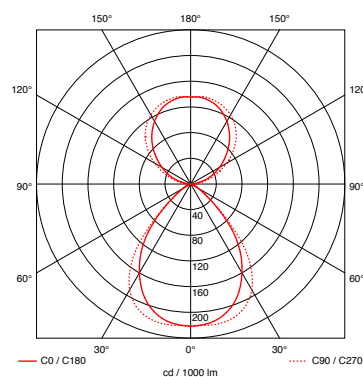

### length / rotation angle

10 cm, 20 cm, 30 cm, 60 cm / 360°

**Sento C** (cover / lense)  
reflector head for directed light  
in one direction

**luminous efficiency**  
56%  
**beam angle**  
approx. 85°  
**lense**  
optical glass  
**ring und cover**  
chrome, chrome matt,  
white or black glossy finish  
(bianco, nero)  
**holder**  
chrome oder chrome matt