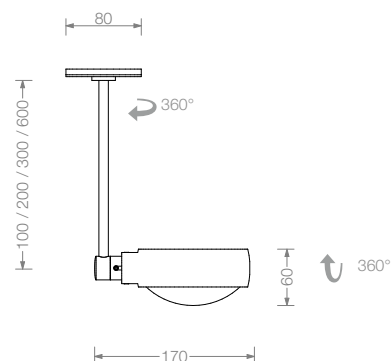

Sento faro singolo mains voltage halogen

Ceiling lamp - modular system consisting of body and head

Thanks to its unique modularity the Occhio head-body system delivers impressive lighting solutions for your room. For different lighting effects diverse, turnable reflector heads are available, which can be easily substituted at any time thanks to a simple plug-in mechanism. The diverse wall and ceiling boxes allow for all recessed and surface mounting options.

Ceiling lamp Occhio Sento faro singolo consisting of

- body Occhio faro singolo - different length and surfaces
- head Occhio Sento - different lighting effects and surfaces
- Occhio accessories - different mounting options and surfaces

IP 20

CE

material

aluminium, brass, steel, glass

surface

head: see p.2 cutsheet
body: chrome, chrome matt

length / rotation angle

10 cm, 20 cm, 30 cm, 60 cm / 360°

recommended lighting effects

B, C, E see p.2 cutsheet

light source

mains voltage halogen, QT 18, operating voltage 230 V
max. 150 W, B15d Eco (max. 100 W for length 10 cm)
energy efficiency grade C, lifetime 2.000 h

luminous flux (bulb)

60 W / 980 lm, 70 W / 1180 lm, 100 W / 1800 lm, 150 W / 2870 lm

color temperature / color rendering

2900 K / CRI 100

weight

body + head max. 1,5kg

mounting accessories

for surface or recessed mounting, see p.3 cutsheet