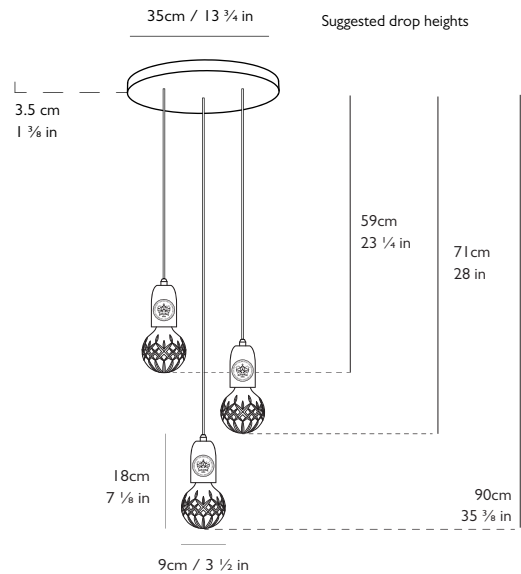

LEE BROOM

CRYSTAL BULB CHANDELIER 3 PIECE

PRODUCT DETAILS

Name

Crystal Bulb Chandelier 3 Piece

Product Code		110-130v	220-240v
Clear Crystal Bulb Brushed Brass	●	CB0151	CB0051
Frosted Crystal Bulb Brushed Brass	●	CB0152	CB0052
Clear Crystal Bulb Polished Chrome	●	CB0147	CB0047
Frosted Crystal Bulb Polished Chrome	●	CB0148	CB0048

Materials

Clear or frosted lead crystal, steel

Illumination 110-130v

6w, 2700k, 200 lumen, do not use with halogen lamps; LED only
Bulb: E26, 2w LED, 100 lumen, 10k hrs (3x supplied), CRI 80

Illumination 220-240v

Year of Design

2013

Dimensions

3 x H 18cm x Dia 9cm / H 7 1/8 in x Dia 3 1/2 in

Suspension

Length: 3 x 300cm / 118 1/8 in
Adjustable cord
Fabric outer in matching finish

Ceiling Plate / Canopy

H 3.5cm x Dia 35cm / H 1 3/8 in x Dia 13 3/4 in
Round steel in satin white finish