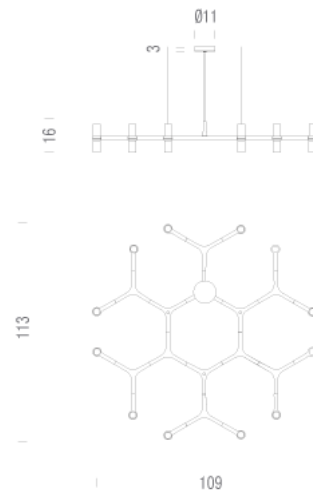

NEMO

CROWN PLANA MINOR

Jehs + Laub

HALO/LED

Lamping

Source	halopin G9 QT-14
Total power	12 x 25W
Emission	diffused
Switching	dimnable according to bulb
Tension	110V / 230V
Materials	aluminium + glass

Codes

CRO HLW 55
CRO HWW 55
CRO HNW 55
CRO HGW 55
CRO HOW 55

Structure

gold plated

Diffuseur

cable lenght 2,5m

Package

LxPxH (body)	5
LxPxH (base)	120x200x22
Weight (base)	18