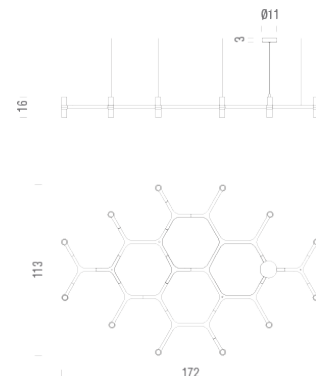

NEMO

CROWN PLANA MEGA

Jehs + Laub

HALO/LED

Lamping

Source	halopin G9 QT-14
Total power	12 x 25W
Emission	diffused
Switching	dimnable according to bulb
Tension	110V / 230V
Materials	aluminium + glass

cablre lenght 2,5m

Codes

CRO HLW 57
CRO HWW 57
CRO HNW 57
CRO HGW 57
CRO HOW 57

Structure

Diffuseur

Package

LxPxH (body)	5
LxPxH (base)	120x200x22
Weight (base)	18