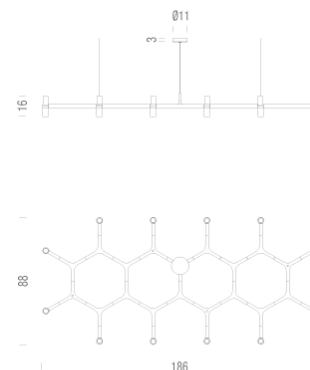

NEMO

CROWN PLANA MAJOR

Jehs + Laub

HALO/LED

Lamping

Source	halopin G9 QT-14
Total power	12 x 25W
Emission	diffused
Switching	dimnable according to bulb
Tension	110V / 230V
Materials	aluminium + glass

Codes

CRO HLW 53
CRO HWW 53
CRO HNW 53
CRO HGW 53
CRO HOW 53

Structure

Diffuseur

cable length 2,5m

Package

LxPxH (body)	5
LxPxH (base)	120x200x22
Weight (base)	18