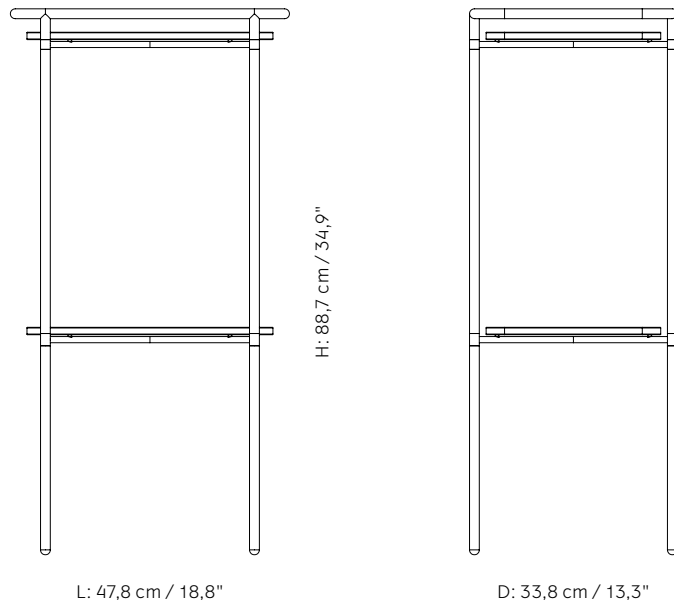

Powder coated bent steel pipes. ED Coating makes it available for outdoor use.

Environment

Indoor

Dimensions (cm / in)

L: 47,8 cm / 18,8"

D: 33,8 cm / 13,3"

H: 88,7 cm / 34,9"

Materials

Powder Coated Steel, ED Coating

Colours

Black

Care Instructions

Use a soft dry cloth to clean. Do not use any cleaners with chemicals or harsh abrasives. Avoid using water.

Is it a tray or a table? The versatile, multiple-use Copenhagen Tray Table combines the functionality of a traditional tray with the elegance of a side table. Designed by Norm Architects for use in the home, office, even the garden, the table is portable and slender enough to slot stylishly into any corner of the room. Constructed from lightweight powder-coated steel with handles to be easily moved, use Copenhagen Tray Table as a storage solution in the kitchen to display dinnerware. Put it to work as modern drinks trolley in a living space, or stack with pot plants in the garden.