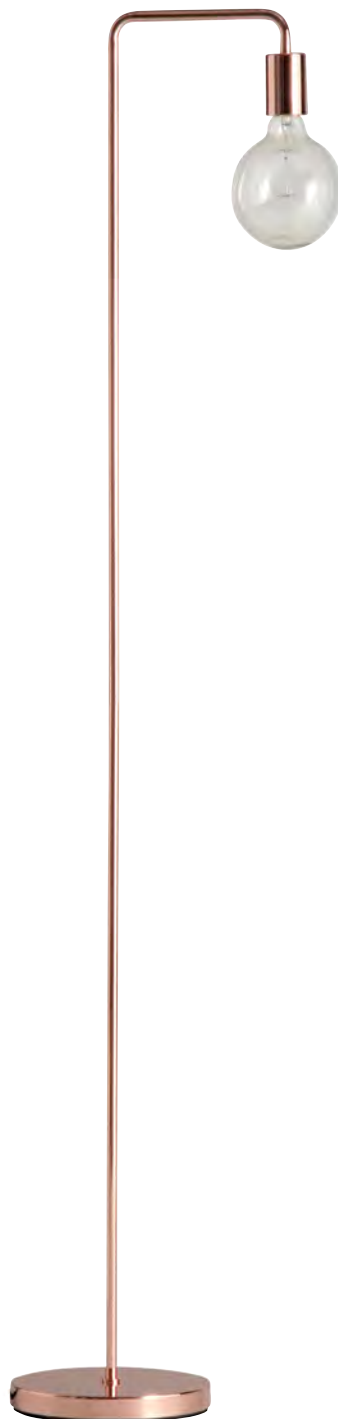

Cool

- Metal chandelier with 3 arms
- Available in polished copper og painted black
- Mounted with 300 cm fabric cord
- Ceiling canopy: Ø11.5 cm
- Recommended bulb (not incl.) E27 max. 3 x 60W
- Designer: Frandsen Design

Cool

- Metal table lamp
- Available in polished copper og painted black
- Height: 55 cm
- Mounted with 190 cm fabric cord
- On/off switch on cord
- Recommended bulb (not incl.) E27 max. 60W
- Designer: Frandsen Design

Cool

- Metal floor lamp
- Available in polished copper og painted black
- Height: 153 cm
- Mounted with 230 cm fabric cord
- On/off switch on cord
- Recommended bulb (not incl.) E27 max. 60W
- Designer: Frandsen Design