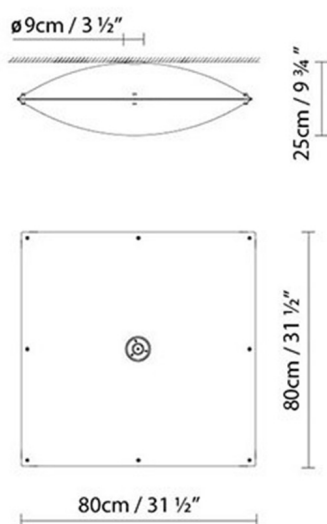

IP20

CLON C-1

**Light source:**

4 x (E27)

LED A+

Weight :

Net kg.:

Gross kg:

Packaging:

N. packages:

Volume m3:

Dimensions cm:

Collection

Designer
 Technical drawing
 Instrucciones de montaje