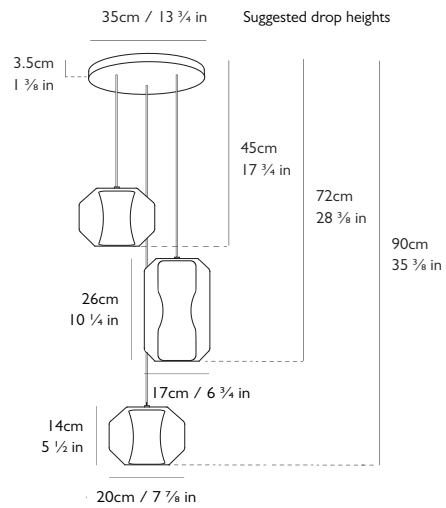

LEE BROOM

CHAMBER CHANDELIER 3 PIECE

PRODUCT DETAILS

Name

Chamber Chandelier 3 Piece

Product Code	110-130v	220-240v
Chamber Chandelier 3 Piece	CH0130	CH0030

Materials

Carrara marble, crystal, steel

2x Chamber Small: H 14cm x Dia 20cm / H 5 1/2 in x Dia 7 7/8 in
1x Chamber Large: H 26cm x Dia 17cm / H 10 1/4 in x Dia 6 3/4 in

Suspension

Length: 3 x 300cm / 118 1/8 in

Adjustable cord

Transparent casing

Ceiling Plate / Canopy

H 3.5cm x Dia 35cm / H 1 3/8 in x Dia 13 3/4 in

Round steel in satin white finish

Weight

Product (net) 9.9kg / 21.8 lb / Boxed (gross) 10.1kg / 22.3 lb

1218rev07

For more information please contact: