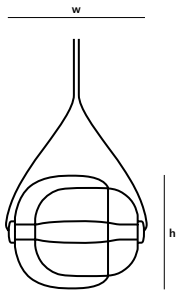

BROKIS

order@brokis.cz
www.brokis.cz

DESIGN
Lucie Koldova

PC937
w 272 mm, h 260 mm

The Capsula model is a brilliant pendant light design composed of two convex capsules, one overlapping the other and fusing into a singular form. The design resembles cells or plant seeds and evokes the metaphor of light as the source of life. The combination of a crystal-clear glass outer shell and an internal capsule of colored glass gives rise to an exciting 3D optical effect, while the tubular LED light source casts soft and gentle illumination throughout any interior.

CAPSULA