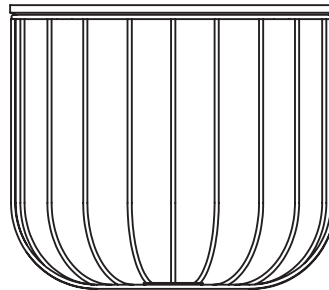

# FUWL Cage Shelf

Shelf

Furniture—Product Sheet  
menu.as

by From Us With Love

# FUWL Cage Shelf

H: 42 cm / 16,5"

W: 35 cm / 13,8"

D: 17 cm / 6,7"

## Dimensions (cm / in)

H: 42 cm / 16,5"

W: 35 cm / 13,8"

D: 17 cm / 6,7"