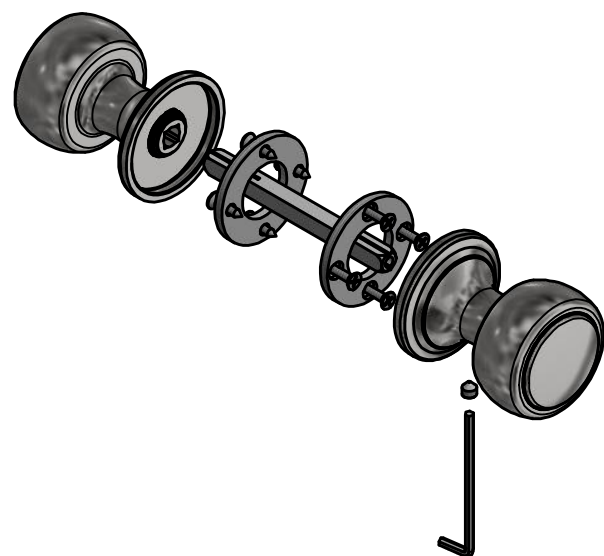

BOSCO LZ200PD solid unsprung front door knob on rose satin stainless steel

Productgroup: knobs
Collection: BOSCO by LAZARO ROSA-VIOLAN
Designer: Lazaro Rosa-Violan
Finish: satin stainless steel
Unit: pair
Article code: 3402K001INXX5

LZ200PD

solid unsprung knob to
operate on rose
with metal sub-rose

stainless steel or brass

FORMANI®		Part number:	
		LZ200PD	
Doc no.: 3402K001 5 LZ200PD V01.dwg	Description:		Format:
Drawn by: Christian Brimbois	Creation date: 29-8-2017	A3	
FORMANI HOLLAND B.V. EUROPALAAN 12 6199 AB MAASTRICHT-AIRPORT NL T +31 (0)43 308 90 00 INFO@FORMANI.COM FORMANI.COM			