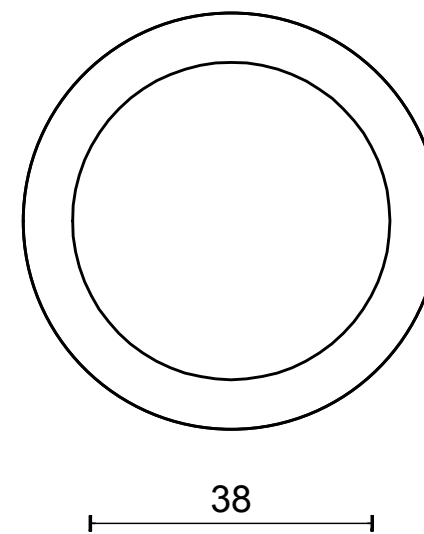

BOSCO LZ200PD solid unsprung front door knob on rose satin stainless steel

Productgroup: knobs
Collection: BOSCO by LAZARO ROSA-VIOLAN
Designer: Lazaro Rosa-Violan
Finish: satin stainless steel
Unit: pair
Article code: 3402K001INXX5

LZ200PD

solid unsprung knob to
operate on rose
with metal sub-rose

stainless steel or brass

FORMANI®		Part number:	
		LZ200PD	
Doc no.: 3402K001 5 LZ200PD V01.dwg	Description:		Format:
Drawn by: Christian Brimbois	Creation date: 29-8-2017	A3	
FORMANI HOLLAND B.V. EUROPALAAN 12 6199 AB MAASTRICHT-AIRPORT NL T +31 (0)43 308 90 00 INFO@FORMANI.COM FORMANI.COM			