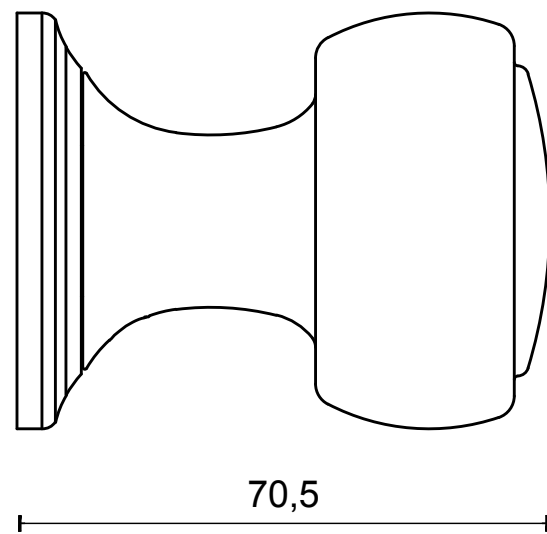

BOSCO LZ200PD solid unsprung front door knob on rose satin stainless steel

Productgroup: knobs
Collection: BOSCO by LAZARO ROSA-VIOLAN
Designer: Lazaro Rosa-Violan
Finish: satin stainless steel
Unit: pair
Article code: 3402K001INXX5

LZ200PD

solid unsprung knob to
operate on rose
with metal sub-rose

stainless steel or brass

FORMANI®		Part number:	
		LZ200PD	
Doc no.: 3402K001 5 LZ200PD V01.dwg	Description:		Format:
Drawn by: Christian Brimbois	Creation date: 29-8-2017	A3	
FORMANI HOLLAND B.V. EUROPALAAN 12 6199 AB MAASTRICHT-AIRPORT NL T +31 (0)43 308 90 00 INFO@FORMANI.COM FORMANI.COM			