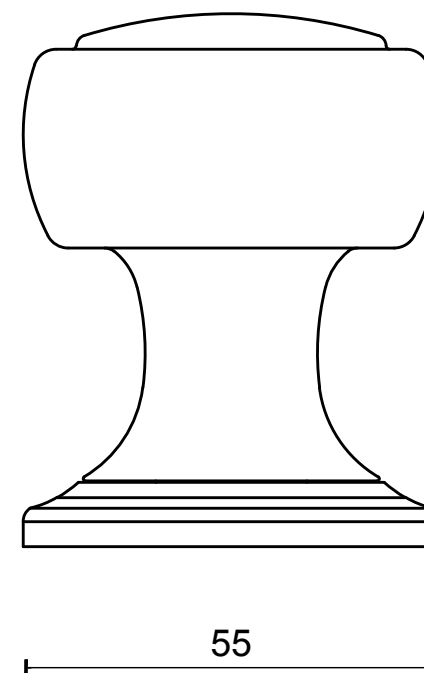

BOSCO LZ200PD solid unsprung front door knob on rose satin stainless steel

Productgroup: knobs
Collection: BOSCO by LAZARO ROSA-VIOLAN
Designer: Lazaro Rosa-Violan
Finish: satin stainless steel
Unit: pair
Article code: 3402K001INXX5

LZ200PD

solid unsprung knob to
operate on rose
with metal sub-rose

stainless steel or brass

FORMANI®		Part number:	
		LZ200PD	
Doc no.: 3402K001 5 LZ200PD V01.dwg	Description:		Format:
Drawn by: Christian Brimbois	Creation date: 29-8-2017	A3	
FORMANI HOLLAND B.V. EUROPALAAN 12 6199 AB MAASTRICHT-AIRPORT NL T +31 (0)43 308 90 00 INFO@FORMANI.COM FORMANI.COM			