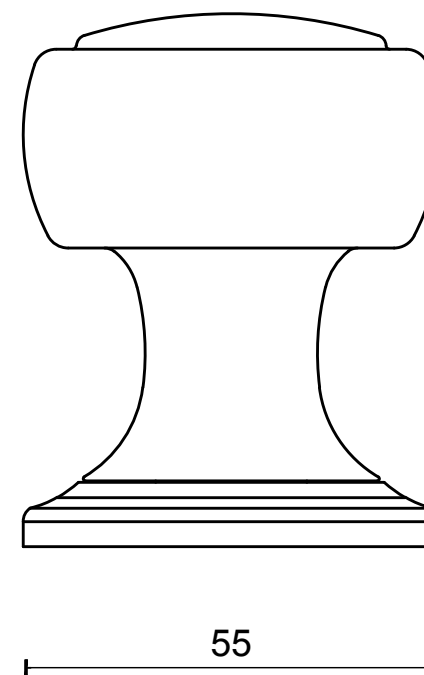

## **BOSCO LZ200PD solid unsprung front door knob on rose brass unlacquered**

Productgroup: knobs  
Collection: BOSCO by LAZARO ROSA-VIOLAN  
Designer: Lazaro Rosa-Violan  
Finish: brass unlacquered  
Unit: pair  
Article code: 3402K001OLXX5

# LZ200PD

solid unsprung knob to  
operate on rose  
with metal sub-rose

stainless steel or brass

FORMANI®		Part number:	
		LZ200PD	
Doc no.: 3402K001 5 LZ200PD V01.dwg		Description:	Format:
Drawn by: Christian Brimbois	Creation date: 29-8-2017		A3
FORMANI HOLLAND B.V. EUROPALAAN 12 6199 AB MAASTRICHT-AIRPORT NL T +31 (0)43 308 90 00 INFO@FORMANI.COM FORMANI.COM			