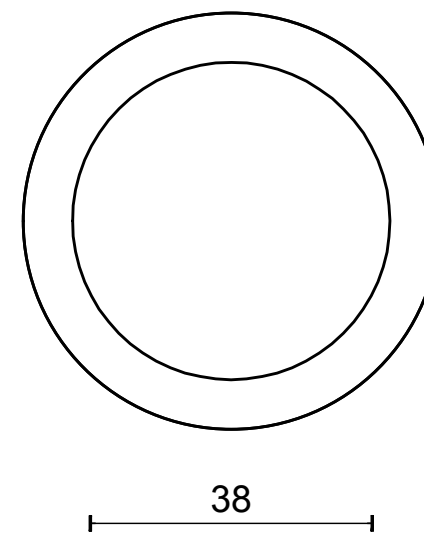

## **BOSCO LZ200PD solid unsprung front door knob on rose brass unlacquered**

Productgroup: knobs  
Collection: BOSCO by LAZARO ROSA-VIOLAN  
Designer: Lazaro Rosa-Violan  
Finish: brass unlacquered  
Unit: pair  
Article code: 3402K001OLXX5

# LZ200PD

solid unsprung knob to  
operate on rose  
with metal sub-rose

stainless steel or brass

FORMANI®		Part number:	
		LZ200PD	
Doc no.: 3402K001 5 LZ200PD V01.dwg		Description:	Format:
Drawn by: Christian Brimbois	Creation date: 29-8-2017		A3
FORMANI HOLLAND B.V. EUROPALAAN 12 6199 AB MAASTRICHT-AIRPORT NL T +31 (0)43 308 90 00 INFO@FORMANI.COM FORMANI.COM			