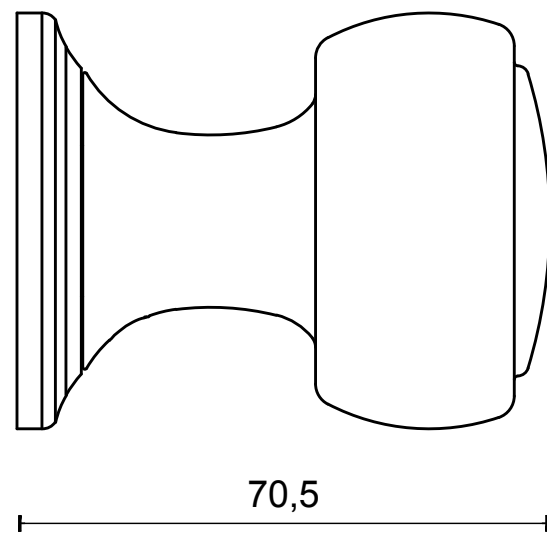

## **BOSCO LZ200PD solid unsprung front door knob on rose brass unlacquered**

Productgroup: knobs  
Collection: BOSCO by LAZARO ROSA-VIOLAN  
Designer: Lazaro Rosa-Violan  
Finish: brass unlacquered  
Unit: pair  
Article code: 3402K001OLXX5

# LZ200PD

solid unsprung knob to  
operate on rose  
with metal sub-rose

stainless steel or brass

FORMANI®		Part number:	
		LZ200PD	
Doc no.: 3402K001 5 LZ200PD V01.dwg		Description:	Format:
Drawn by: Christian Brimbois	Creation date: 29-8-2017		A3
FORMANI HOLLAND B.V. EUROPALAAN 12 6199 AB MAASTRICHT-AIRPORT NL T +31 (0)43 308 90 00 INFO@FORMANI.COM FORMANI.COM			