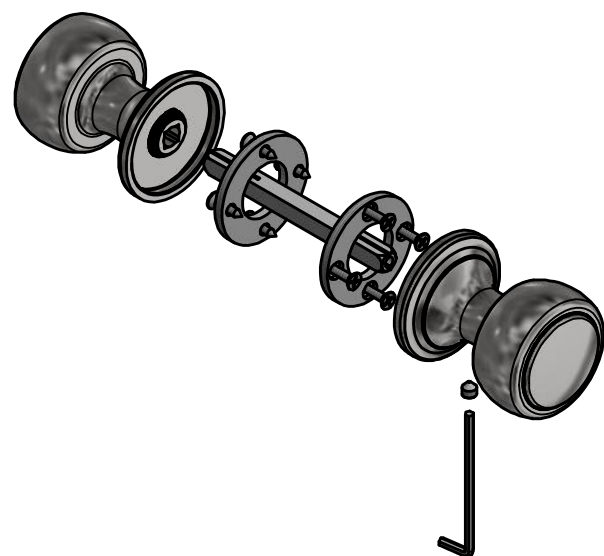

## **BOSCO LZ200PD solid unsprung front door knob on rose brass unlacquered**

Productgroup: knobs  
Collection: BOSCO by LAZARO ROSA-VIOLAN  
Designer: Lazaro Rosa-Violan  
Finish: brass unlacquered  
Unit: pair  
Article code: 3402K001OLXX5

# LZ200PD

solid unsprung knob to  
operate on rose  
with metal sub-rose

stainless steel or brass

FORMANI®		Part number:	
		LZ200PD	
Doc no.: 3402K001 5 LZ200PD V01.dwg		Description:	Format:
Drawn by: Christian Brimbois	Creation date: 29-8-2017		A3
FORMANI HOLLAND B.V. EUROPALAAN 12 6199 AB MAASTRICHT-AIRPORT NL T +31 (0)43 308 90 00 INFO@FORMANI.COM FORMANI.COM			