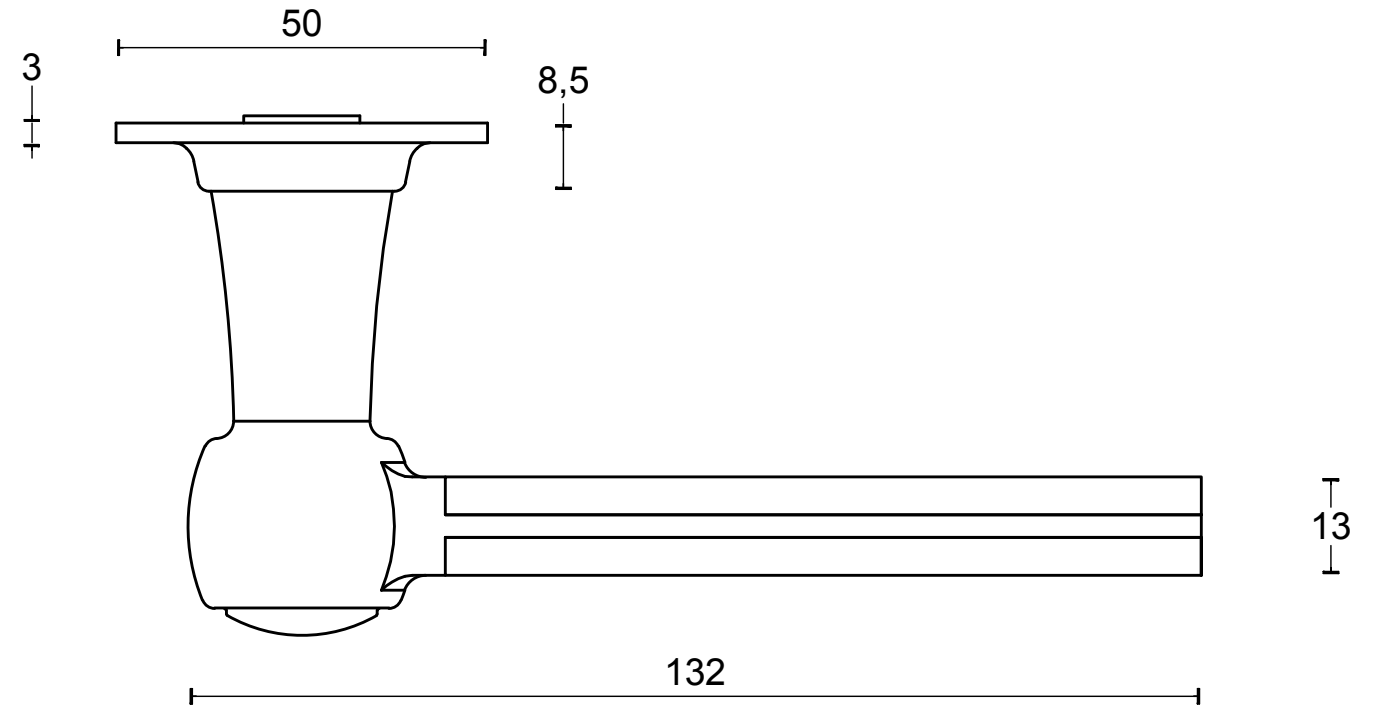

## **BOSCO LZ100 solid sprung lever handle on rose brass unlacquered/carrara marble**

Productgroup: lever handles  
Collection: BOSCO by LAZARO ROSA-VIOLAN  
Designer: Lazaro Rosa-Violan  
Finish: brass unlacquered/marble  
Unit: pair  
Article code: 3401D001OLMA0

# LZ100MA

solid sprung lever handle  
attached to rose  
stainless steel or brass

<h1>FORMANI®</h1>		Part number:	
		Description: <b>LZ100MA</b>	
Doc no.: 3401D001 LZ100MA V01.dwg	Drawn by: Christian Brimbois	Creation date: 2-3-2017	Format: <b>A3</b>
FORMANI HOLLAND B.V. EUROPALAAN 12 6199 AB MAASTRICHT-AIRPORT NL T +31 (0)43 308 90 00 INFO@FORMANI.COM FORMANI.COM			