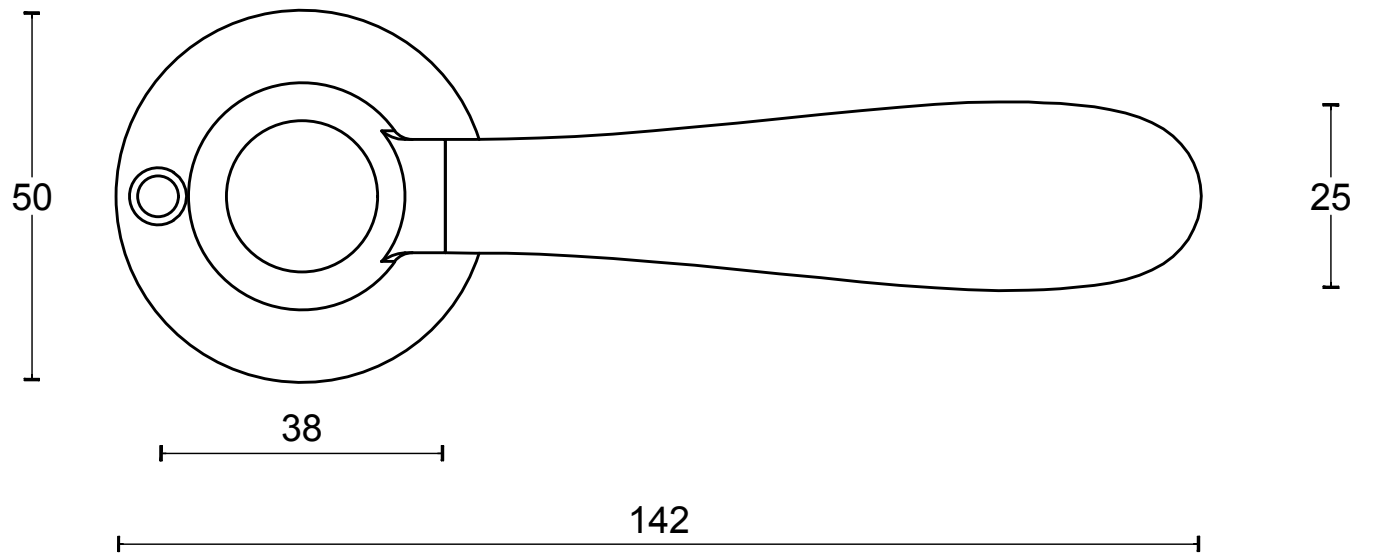

## **BOSCO LZ100 solid sprung lever handle on rose brass unlacquered/carrara marble**

Productgroup: lever handles  
Collection: BOSCO by LAZARO ROSA-VIOLAN  
Designer: Lazaro Rosa-Violan  
Finish: brass unlacquered/marble  
Unit: pair  
Article code: 3401D001OLMA0

# LZ100MA

solid sprung lever handle  
attached to rose  
stainless steel or brass

<h1>FORMANI®</h1>		Part number:	
		Description: <b>LZ100MA</b>	
Doc no.: 3401D001 LZ100MA V01.dwg	Drawn by: Christian Brimbois	Creation date: 2-3-2017	Format: <b>A3</b>
FORMANI HOLLAND B.V. EUROPALAAN 12 6199 AB MAASTRICHT-AIRPORT NL T +31 (0)43 308 90 00 INFO@FORMANI.COM FORMANI.COM			