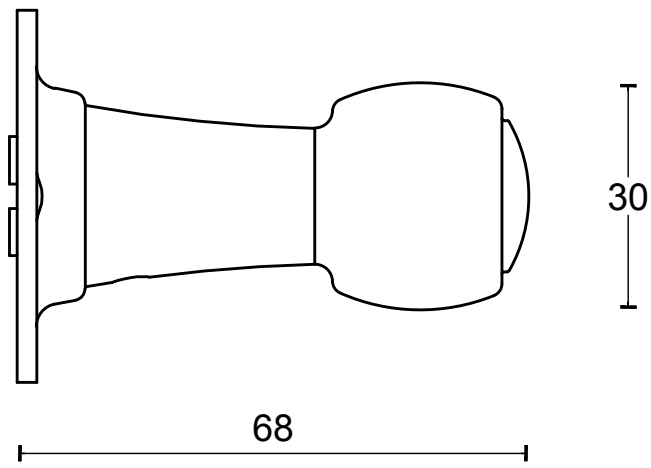

## **BOSCO LZ100 solid sprung lever handle on rose brass unlacquered/carrara marble**

Productgroup: lever handles  
Collection: BOSCO by LAZARO ROSA-VIOLAN  
Designer: Lazaro Rosa-Violan  
Finish: brass unlacquered/marble  
Unit: pair  
Article code: 3401D001OLMA0

# LZ100MA

solid sprung lever handle  
attached to rose  
stainless steel or brass

<h1>FORMANI®</h1>		Part number:	
		Description: <b>LZ100MA</b>	
Doc no.: 3401D001 LZ100MA V01.dwg	Drawn by: Christian Brimbois	Creation date: 2-3-2017	Format: <b>A3</b>
FORMANI HOLLAND B.V. EUROPALAAN 12 6199 AB MAASTRICHT-AIRPORT NL T +31 (0)43 308 90 00 INFO@FORMANI.COM FORMANI.COM			