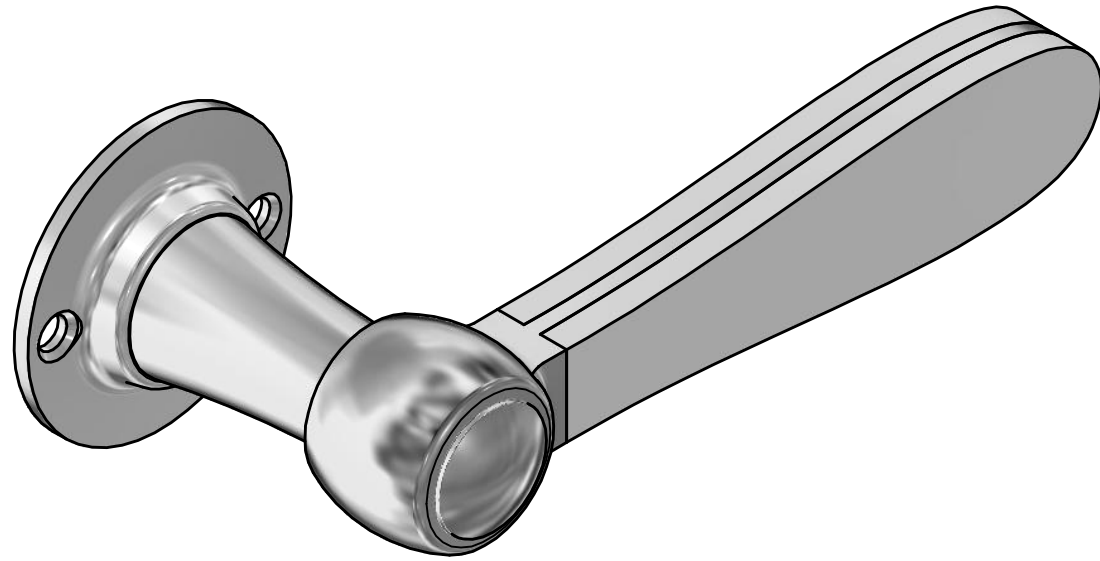

## **BOSCO LZ100 solid sprung lever handle on rose brass unlacquered/carrara marble**

Productgroup: lever handles  
Collection: BOSCO by LAZARO ROSA-VIOLAN  
Designer: Lazaro Rosa-Violan  
Finish: brass unlacquered/marble  
Unit: pair  
Article code: 3401D001OLMA0

# LZ100MA

solid sprung lever handle  
attached to rose  
stainless steel or brass

<h1>FORMANI®</h1>		Part number:	
		Description: <b>LZ100MA</b>	
Doc no.: 3401D001 LZ100MA V01.dwg	Drawn by: Christian Brimbois	Creation date: 2-3-2017	Format: <b>A3</b>
FORMANI HOLLAND B.V. EUROPALAAN 12 6199 AB MAASTRICHT-AIRPORT NL T +31 (0)43 308 90 00 INFO@FORMANI.COM FORMANI.COM			