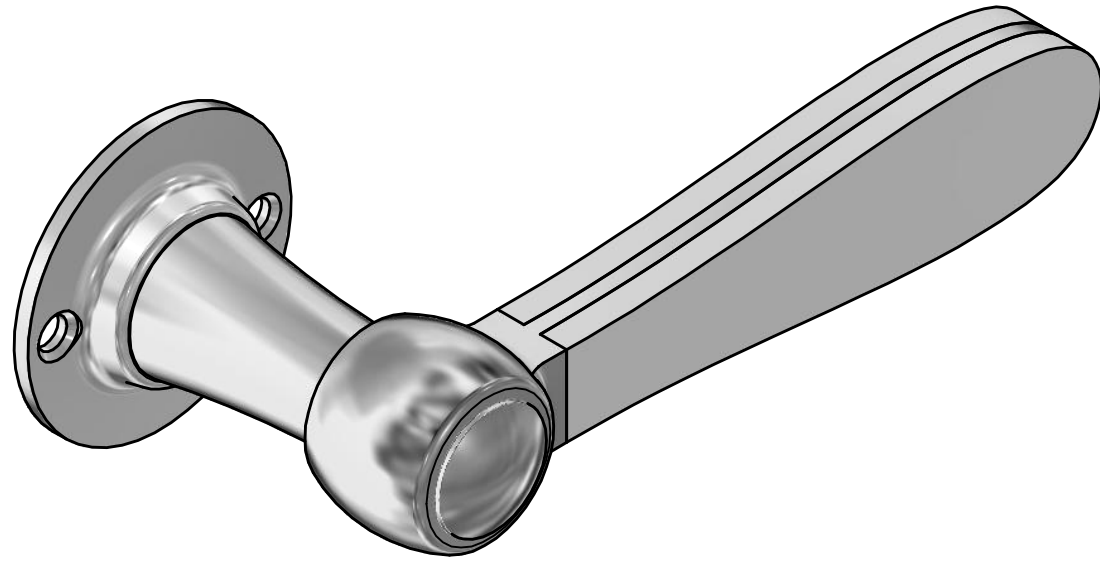

BOSCO LZ100 solid sprung lever handle on rose polished stainless steel/carrara marble

Productgroup: lever handles
Collection: BOSCO by LAZARO ROSA-VIOLAN
Designer: Lazaro Rosa-Violan
Finish: polished stainless steel/marble
Unit: pair
Article code: 3401D001IPMA0

LZ100MA

solid sprung lever handle
attached to rose
stainless steel or brass

FORMANI®		Part number:	
		Description: LZ100MA	
Doc no.:	3401D001 LZ100MA V01.dwg	A3	Format:
Drawn by:	Christian Brimbois		Creation date:
FORMANI HOLLAND B.V. EUROPALAAN 12 6199 AB MAASTRICHT-AIRPORT NL T +31 (0)43 308 90 00 INFO@FORMANI.COM FORMANI.COM			