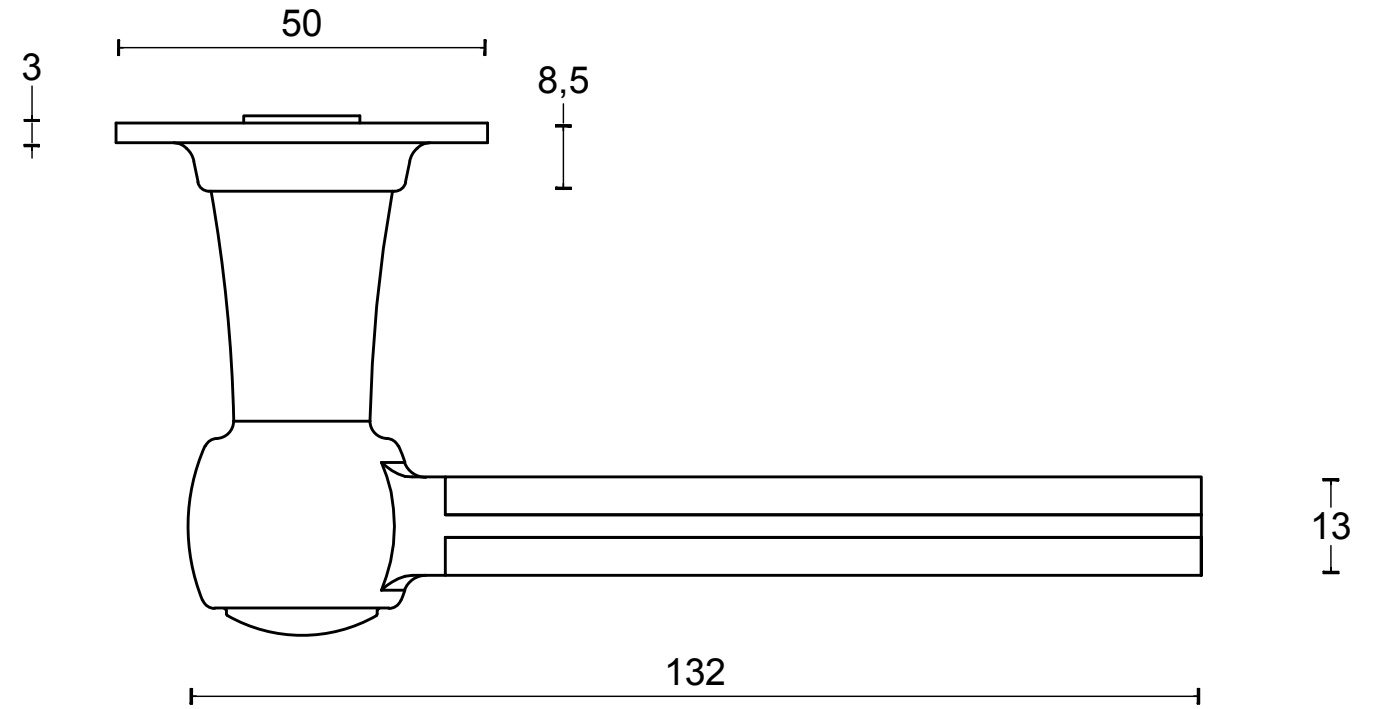

BOSCO LZ100 solid sprung lever handle on rose polished stainless steel/carrara marble

Productgroup: lever handles
Collection: BOSCO by LAZARO ROSA-VIOLAN
Designer: Lazaro Rosa-Violan
Finish: polished stainless steel/marble
Unit: pair
Article code: 3401D001IPMA0

LZ100MA

solid sprung lever handle
attached to rose
stainless steel or brass

FORMANI®		Part number:	
		Description: LZ100MA	
Doc no.:	3401D001 LZ100MA V01.dwg	A3	Format:
Drawn by:	Christian Brimbois		Creation date:
FORMANI HOLLAND B.V. EUROPALAAN 12 6199 AB MAASTRICHT-AIRPORT NL T +31 (0)43 308 90 00 INFO@FORMANI.COM FORMANI.COM			