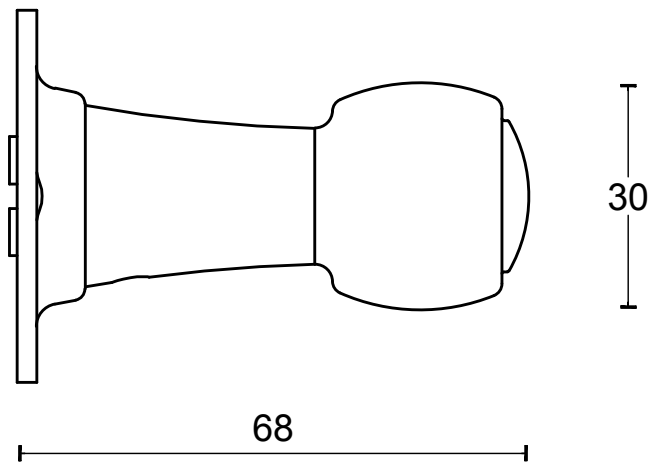

BOSCO LZ100 solid sprung lever handle on rose polished stainless steel/carrara marble

Productgroup: lever handles
Collection: BOSCO by LAZARO ROSA-VIOLAN
Designer: Lazaro Rosa-Violan
Finish: polished stainless steel/marble
Unit: pair
Article code: 3401D001IPMA0

LZ100MA

solid sprung lever handle
attached to rose
stainless steel or brass

FORMANI®		Part number:	
		Description: LZ100MA	
Doc no.:	3401D001 LZ100MA V01.dwg	A3	Format:
Drawn by:	Christian Brimbois		Creation date:
FORMANI HOLLAND B.V. EUROPALAAN 12 6199 AB MAASTRICHT-AIRPORT NL T +31 (0)43 308 90 00 INFO@FORMANI.COM FORMANI.COM			