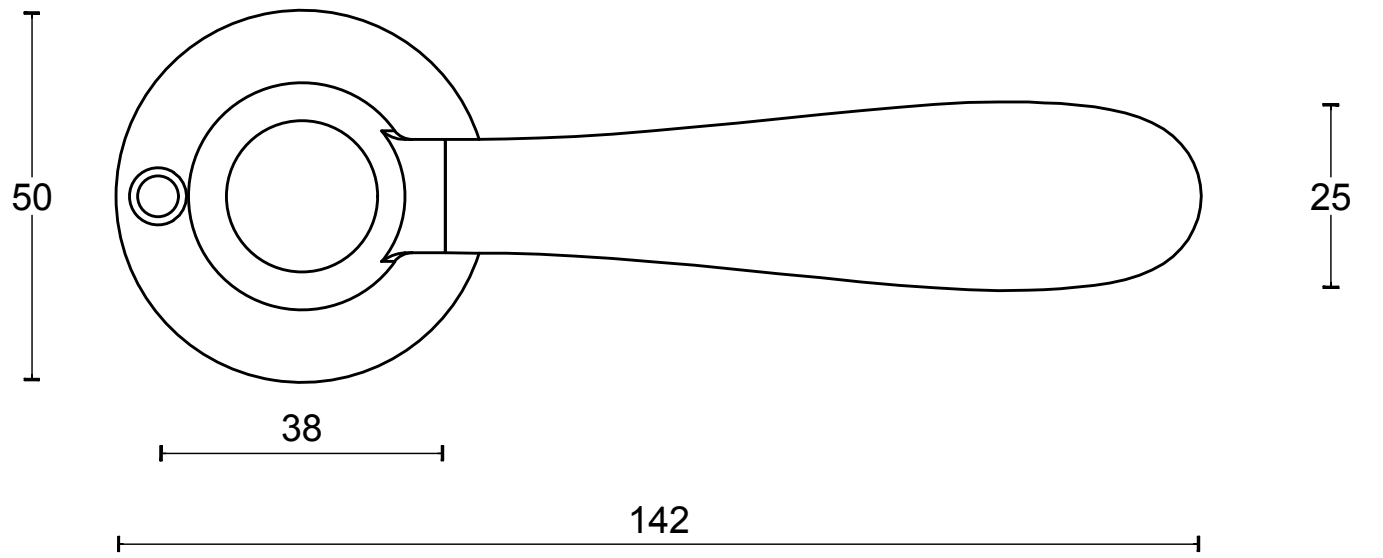

BOSCO LZ100 solid sprung lever handle on rose polished stainless steel/carrara marble

Productgroup: lever handles
Collection: BOSCO by LAZARO ROSA-VIOLAN
Designer: Lazaro Rosa-Violan
Finish: polished stainless steel/marble
Unit: pair
Article code: 3401D001IPMA0

LZ100MA

solid sprung lever handle
attached to rose
stainless steel or brass

FORMANI®		Part number:	
		Description: LZ100MA	
Doc no.:	3401D001 LZ100MA V01.dwg	A3	Format:
Drawn by:	Christian Brimbois		Creation date:
FORMANI HOLLAND B.V. EUROPALAAN 12 6199 AB MAASTRICHT-AIRPORT NL T +31 (0)43 308 90 00 INFO@FORMANI.COM FORMANI.COM			