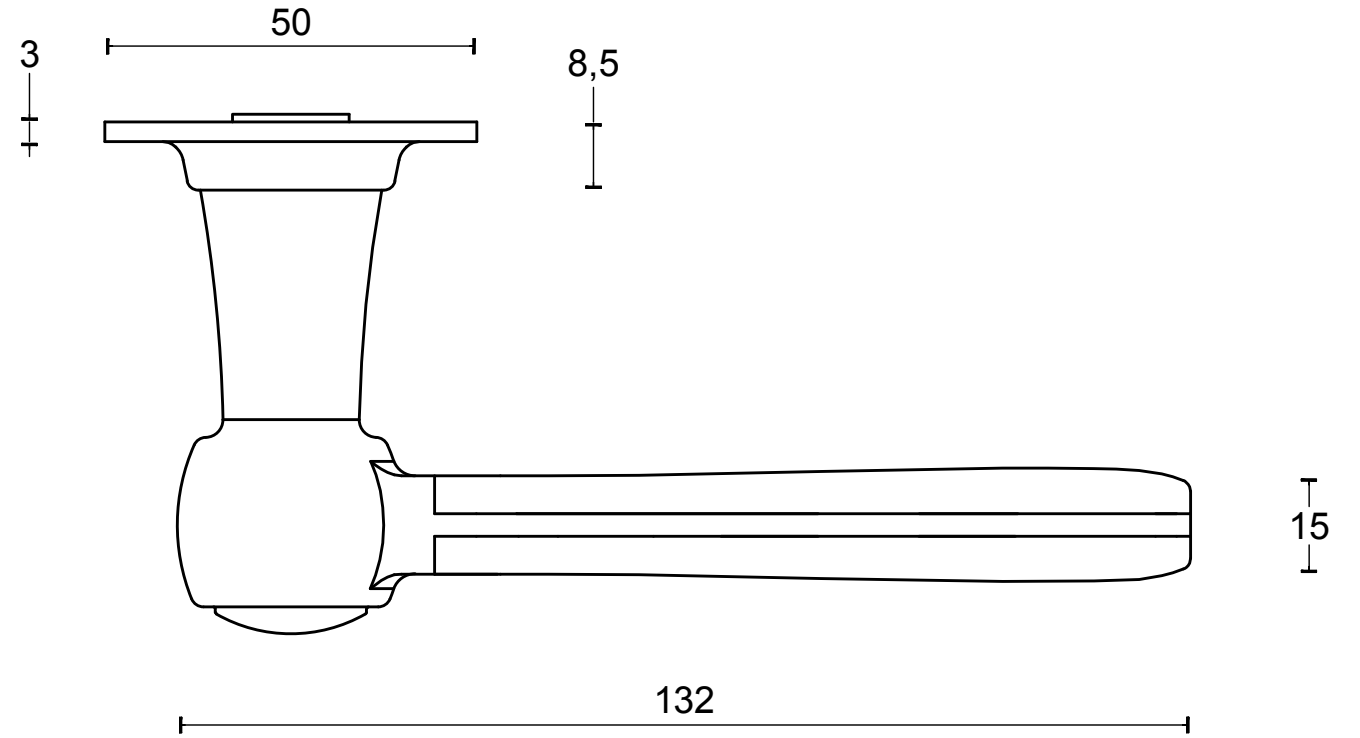

BOSCO LZ100 solid sprung lever handle on rose polished stainless steel/satin black

Productgroup: lever handles
Collection: BOSCO by LAZARO ROSA-VIOLAN
Designer: Lazaro Rosa-Violan
Finish: polished stainless steel/satin black
Unit: pair
Article code: 3401D001IPNM0

LZ100

solid sprung lever handle
attached to rose
stainless steel or brass

FORMANI [®]		Part number:	
		Description: LZ100	
Doc no.: 3401D001 LZ100 V01.dwg	Drawn by: Christian Brimbois	Creation date: 27-7-2016	Format: A3
FORMANI HOLLAND B.V. EUROPALAAN 12 6199 AB MAASTRICHT-AIRPORT NL T +31 (0)43 308 90 00 INFO@FORMANI.COM FORMANI.COM			