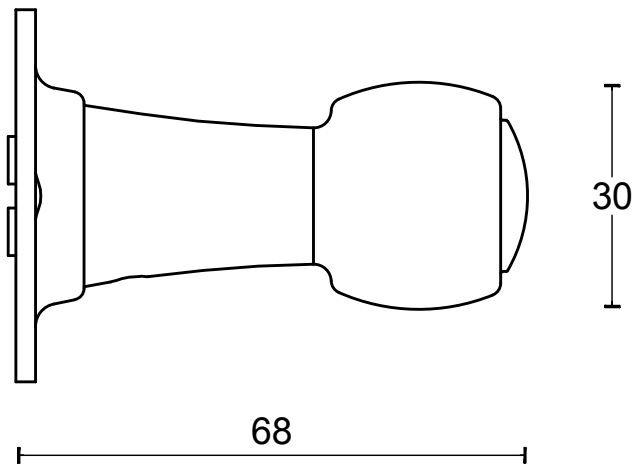

BOSCO LZ100 solid sprung lever handle on rose polished stainless steel/satin black

Productgroup: lever handles
Collection: BOSCO by LAZARO ROSA-VIOLAN
Designer: Lazaro Rosa-Violan
Finish: polished stainless steel/satin black
Unit: pair
Article code: 3401D001IPNM0

LZ100

solid sprung lever handle
attached to rose
stainless steel or brass

FORMANI [®]		Part number:	
		Description: LZ100	
Doc no.: 3401D001 LZ100 V01.dwg	Drawn by: Christian Brimbois	Creation date: 27-7-2016	Format: A3
FORMANI HOLLAND B.V. EUROPALAAN 12 6199 AB MAASTRICHT-AIRPORT NL T +31 (0)43 308 90 00 INFO@FORMANI.COM FORMANI.COM			