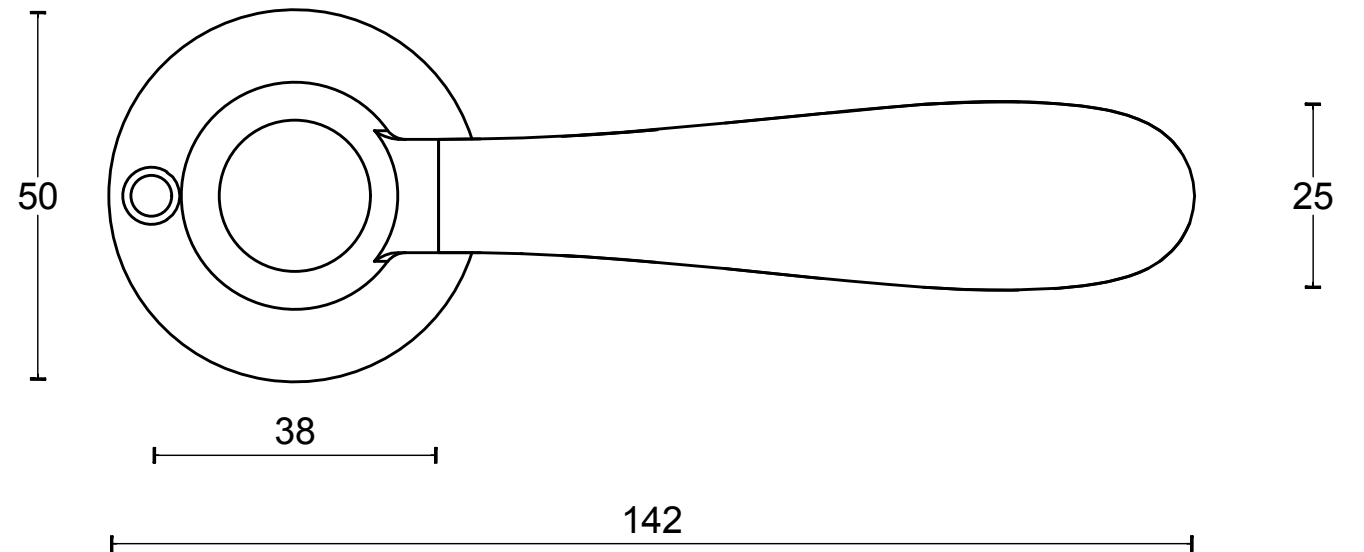

BOSCO LZ100 solid sprung lever handle on rose polished stainless steel/satin black

Productgroup: lever handles
Collection: BOSCO by LAZARO ROSA-VIOLAN
Designer: Lazaro Rosa-Violan
Finish: polished stainless steel/satin black
Unit: pair
Article code: 3401D001IPNM0

LZ100

solid sprung lever handle
attached to rose
stainless steel or brass

FORMANI [®]		Part number:	
		Description: LZ100	
Doc no.: 3401D001 LZ100 V01.dwg	Drawn by: Christian Brimbois	Creation date: 27-7-2016	Format: A3
FORMANI HOLLAND B.V. EUROPALAAN 12 6199 AB MAASTRICHT-AIRPORT NL T +31 (0)43 308 90 00 INFO@FORMANI.COM FORMANI.COM			