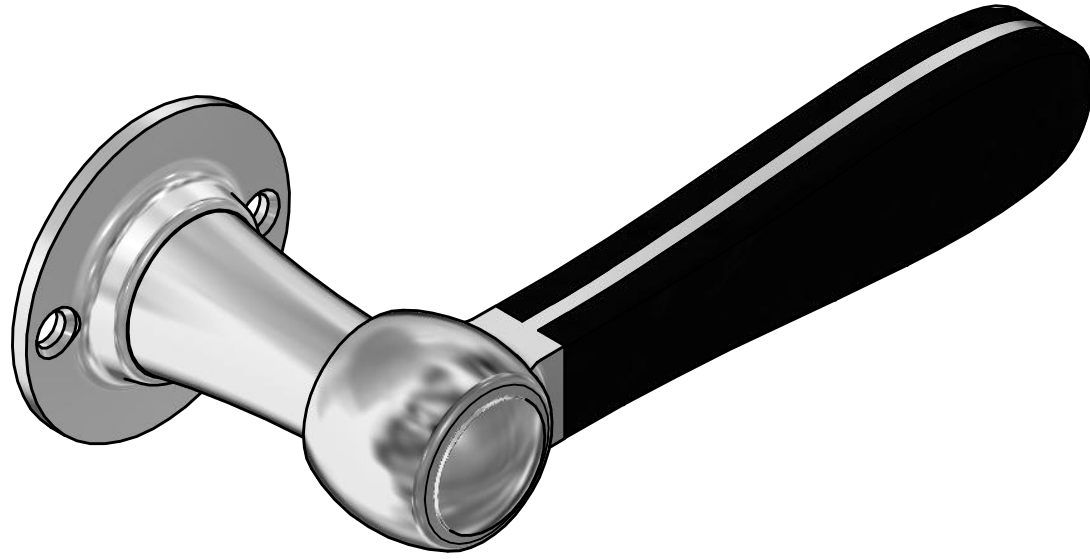

## **BOSCO LZ100 solid sprung lever handle on rose satin stainless steel/satin black**

Productgroup: lever handles  
Collection: BOSCO by LAZARO ROSA-VIOLAN  
Designer: Lazaro Rosa-Violan  
Finish: satin stainless steel/satin black  
Unit: pair  
Article code: 3401D001INNMO

# LZ100

solid sprung lever handle  
attached to rose  
stainless steel or brass

<b>FORMANI®</b>		Part number:	
		<b>LZ100</b>	
Doc no.: 3401D001 LZ100 V01.dwg		<b>A3</b>	Format:
Drawn by: Christian Brimbois	Creation date: 27-7-2016		
FORMANI HOLLAND B.V. EUROPALAAN 12 6199 AB MAASTRICHT-AIRPORT NL T +31 (0)43 308 90 00 INFO@FORMANI.COM FORMANI.COM			