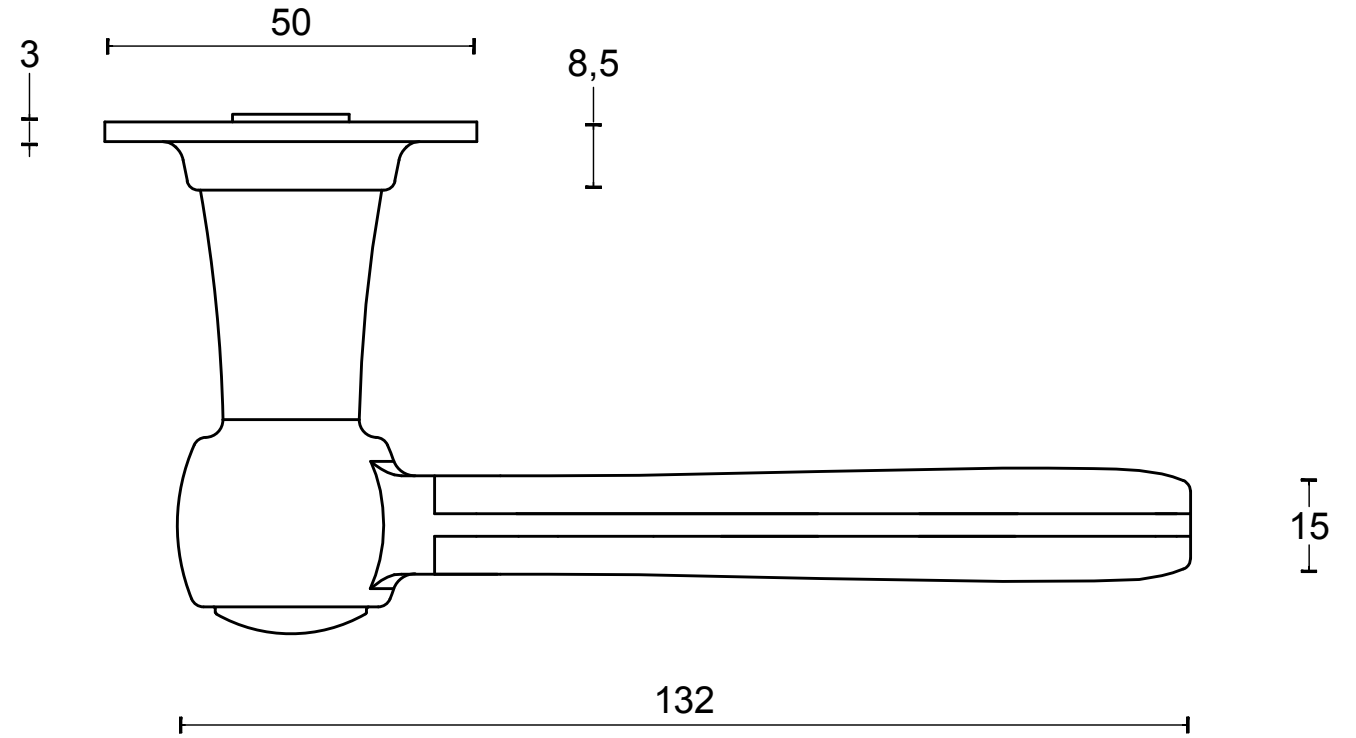

## **BOSCO LZ100 solid sprung lever handle on rose satin stainless steel/satin black**

Productgroup: lever handles  
Collection: BOSCO by LAZARO ROSA-VIOLAN  
Designer: Lazaro Rosa-Violan  
Finish: satin stainless steel/satin black  
Unit: pair  
Article code: 3401D001INNMO

# LZ100

solid sprung lever handle  
attached to rose  
stainless steel or brass

<b>FORMANI®</b>		Part number:	
		<b>LZ100</b>	
Doc no.: 3401D001 LZ100 V01.dwg		<b>A3</b>	Format:
Drawn by: Christian Brimbois	Creation date: 27-7-2016		
FORMANI HOLLAND B.V. EUROPALAAN 12 6199 AB MAASTRICHT-AIRPORT NL T +31 (0)43 308 90 00 INFO@FORMANI.COM FORMANI.COM			