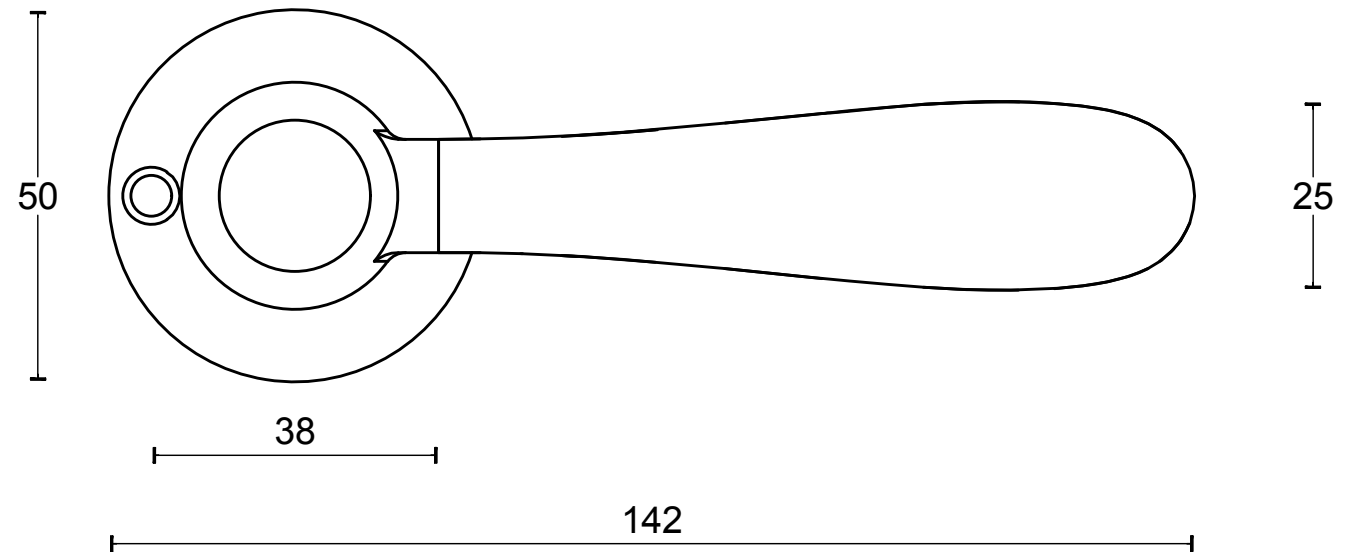

## **BOSCO LZ100 solid sprung lever handle on rose satin stainless steel/satin black**

Productgroup: lever handles  
Collection: BOSCO by LAZARO ROSA-VIOLAN  
Designer: Lazaro Rosa-Violan  
Finish: satin stainless steel/satin black  
Unit: pair  
Article code: 3401D001INNMO

# LZ100

solid sprung lever handle  
attached to rose  
stainless steel or brass

<b>FORMANI®</b>		Part number:	
		<b>LZ100</b>	
Doc no.: 3401D001 LZ100 V01.dwg		<b>A3</b>	Format:
Drawn by: Christian Brimbois	Creation date: 27-7-2016		
FORMANI HOLLAND B.V. EUROPALAAN 12 6199 AB MAASTRICHT-AIRPORT NL T +31 (0)43 308 90 00 INFO@FORMANI.COM FORMANI.COM			