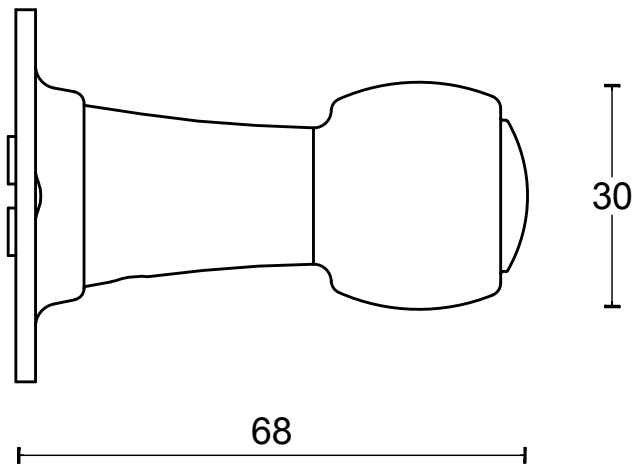

## **BOSCO LZ100 solid sprung lever handle on rose satin stainless steel/satin black**

Productgroup: lever handles  
Collection: BOSCO by LAZARO ROSA-VIOLAN  
Designer: Lazaro Rosa-Violan  
Finish: satin stainless steel/satin black  
Unit: pair  
Article code: 3401D001INNMO

# LZ100

solid sprung lever handle  
attached to rose  
stainless steel or brass

<b>FORMANI®</b>		Part number:	
		<b>LZ100</b>	
Doc no.: 3401D001 LZ100 V01.dwg		<b>A3</b>	Format:
Drawn by: Christian Brimbois	Creation date: 27-7-2016		
FORMANI HOLLAND B.V. EUROPALAAN 12 6199 AB MAASTRICHT-AIRPORT NL T +31 (0)43 308 90 00 INFO@FORMANI.COM FORMANI.COM			