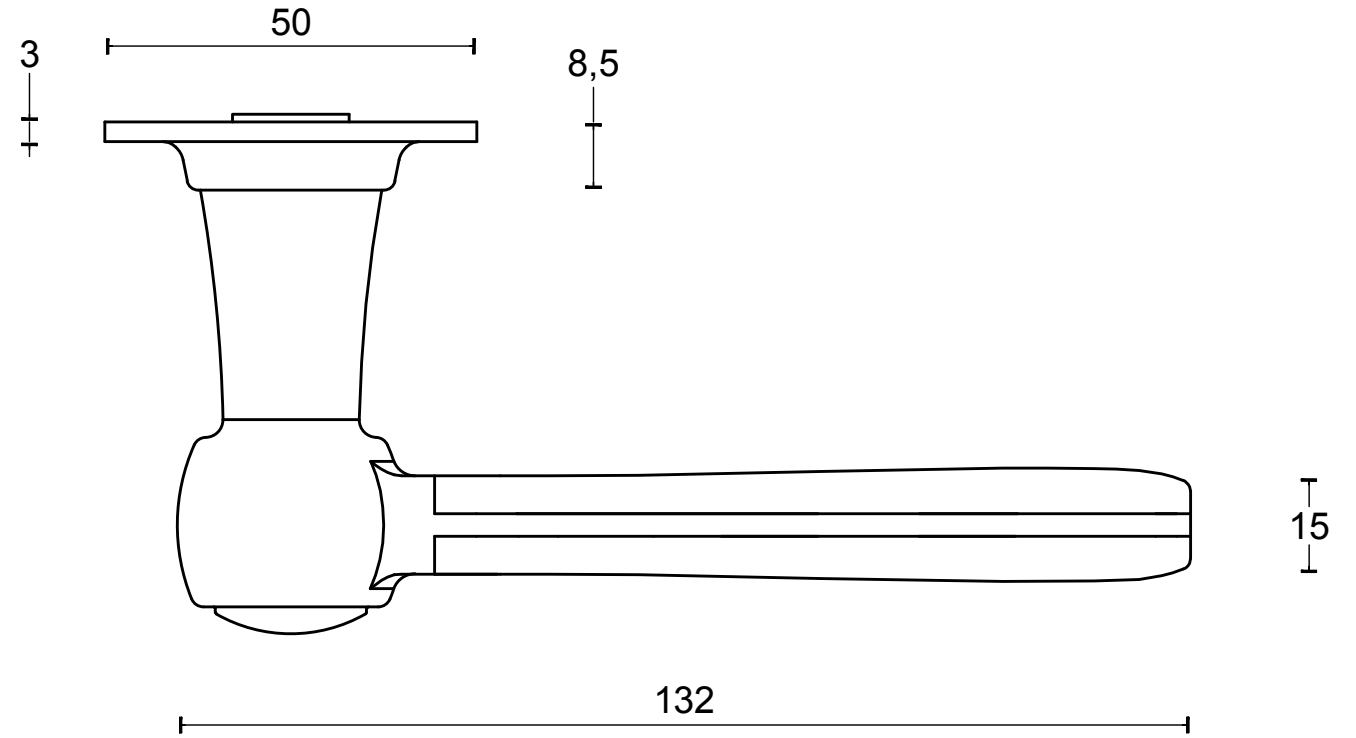

BOSCO LZ100 solid sprung lever handle on rose brass unlacquered/satin black

Productgroup: lever handles
Collection: BOSCO by LAZARO ROSA-VIOLAN
Designer: Lazaro Rosa-Violan
Finish: brass unlacquered/satin black
Unit: pair
Article code: 3401D001OLNM0

LZ100

solid sprung lever handle
attached to rose
stainless steel or brass

FORMANI®		Part number:	
		Description: LZ100	
Doc no.: 3401D001 LZ100 V01.dwg	Drawn by: Christian Brimbois	Creation date: 27-7-2016	Format: A3
FORMANI HOLLAND B.V. EUROPALAAN 12 6199 AB MAASTRICHT-AIRPORT NL T +31 (0)43 308 90 00 INFO@FORMANI.COM FORMANI.COM			