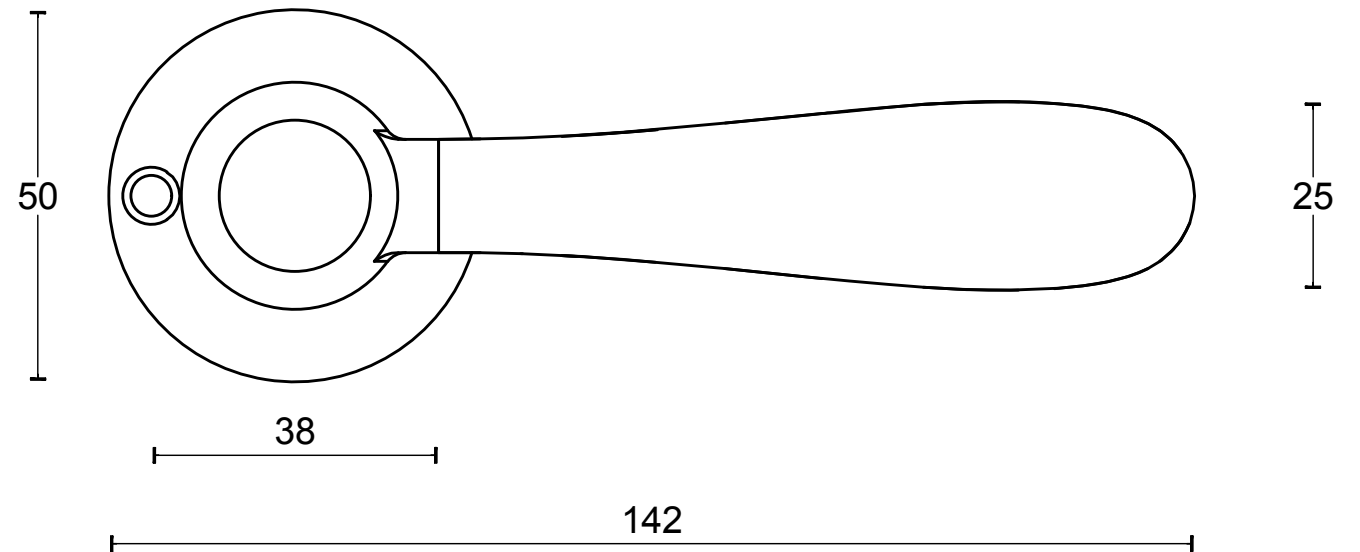

BOSCO LZ100 solid sprung lever handle on rose brass unlacquered/satin black

Productgroup: lever handles
Collection: BOSCO by LAZARO ROSA-VIOLAN
Designer: Lazaro Rosa-Violan
Finish: brass unlacquered/satin black
Unit: pair
Article code: 3401D001OLNM0

LZ100

solid sprung lever handle
attached to rose
stainless steel or brass

FORMANI®		Part number:	
		Description: LZ100	
Doc no.: 3401D001 LZ100 V01.dwg	Drawn by: Christian Brimbois	Creation date: 27-7-2016	Format: A3
FORMANI HOLLAND B.V. EUROPALAAN 12 6199 AB MAASTRICHT-AIRPORT NL T +31 (0)43 308 90 00 INFO@FORMANI.COM FORMANI.COM			