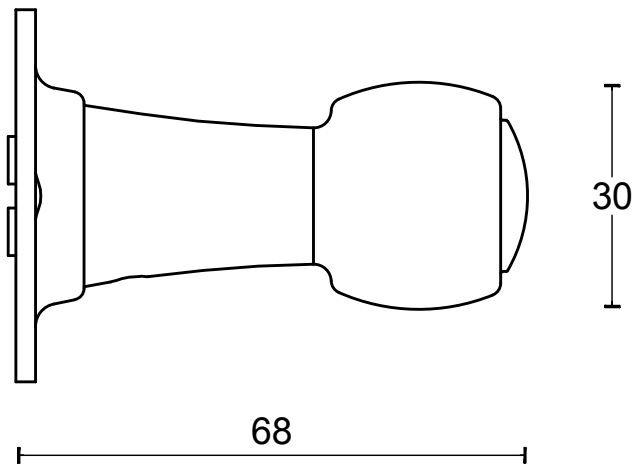

BOSCO LZ100 solid sprung lever handle on rose brass unlacquered/satin black

Productgroup: lever handles
Collection: BOSCO by LAZARO ROSA-VIOLAN
Designer: Lazaro Rosa-Violan
Finish: brass unlacquered/satin black
Unit: pair
Article code: 3401D001OLNM0

LZ100

solid sprung lever handle
attached to rose
stainless steel or brass

FORMANI®		Part number:	
		Description: LZ100	
Doc no.: 3401D001 LZ100 V01.dwg	Drawn by: Christian Brimbois	Creation date: 27-7-2016	Format: A3
FORMANI HOLLAND B.V. EUROPALAAN 12 6199 AB MAASTRICHT-AIRPORT NL T +31 (0)43 308 90 00 INFO@FORMANI.COM FORMANI.COM			