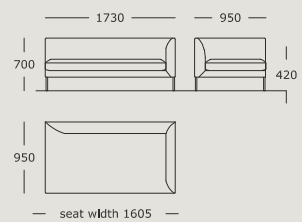

BLADE

Module 1
3.5 seater
Back cushions not included

Module 2
3 seater
Back cushions not included

Module 3
2.5 seater
Back cushions not included

Module 4
2 seater
Back cushions not included

Module 5
3.5 seater, left arm
Back cushions not included

Module 6
3.5 seater, right arm
Back cushions not included

Module 7
3 seater, left arm
Back cushions not included

Module 8
3 seater, right arm
Back cushions not included

Module 9
2.5 seater, left arm
Back cushions not included

Module 10
2.5 seater, right arm
Back cushions not included

Module 11
2 seater, left arm
Back cushions not included

Module 12
2 seater, right arm
Back cushions not included

Module 13
2 seater, chaise no arms - wide
Back cushions not included