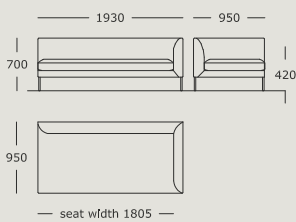

BLADE

Module 1
3.5 seater
Back cushions not included

Module 2
3 seater
Back cushions not included

Module 3
2.5 seater
Back cushions not included

Module 4
2 seater
Back cushions not included

Module 5
3.5 seater, left arm
Back cushions not included

Module 6
3.5 seater, right arm
Back cushions not included

Module 7
3 seater, left arm
Back cushions not included

Module 8
3 seater, right arm
Back cushions not included

Module 9
2.5 seater, left arm
Back cushions not included

Module 10
2.5 seater, right arm
Back cushions not included

Module 11
2 seater, left arm
Back cushions not included

Module 12
2 seater, right arm
Back cushions not included

Module 13
2 seater, chaise no arms - wide
Back cushions not included