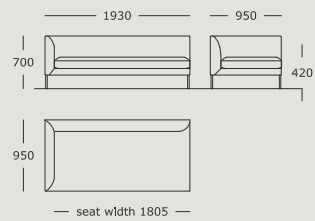

BLADE

Module 1
3.5 seater
Back cushions not included

Module 2
3 seater
Back cushions not included

Module 3
2.5 seater
Back cushions not included

Module 4
2 seater
Back cushions not included

Module 5
3.5 seater, left arm
Back cushions not included

Module 6
3.5 seater, right arm
Back cushions not included

Module 7
3 seater, left arm
Back cushions not included

Module 8
3 seater, right arm
Back cushions not included

Module 9
2.5 seater, left arm
Back cushions not included

Module 10
2.5 seater, right arm
Back cushions not included

Module 11
2 seater, left arm
Back cushions not included

Module 12
2 seater, right arm
Back cushions not included

Module 13
2 seater, chaise no arms - wide
Back cushions not included