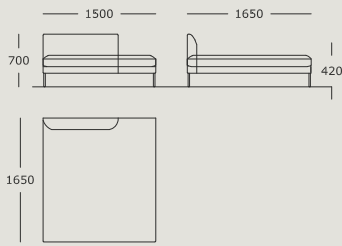

Module 10
2.5 seater, right arm
Back cushions not included

Module 11
2 seater, left arm
Back cushions not included

Module 12
2 seater, right arm
Back cushions not included

Module 13
2 seater, chaise no arms - wide
Back cushions not included

Module 14
2 seater, chaise no arms - long
Back cushions not included

Module 15
2 seater, terminal left arm - wide
Back cushions not included

BLADE

Module 16
2 seater, terminal right arm - wide
Back cushions not included

Module 17
2 seater, chaise open back - left
Back cushions not included

Module 18
2 seater, chaise open back - right
Back cushions not included

Module 19
2 seater, terminal left arm - long
Back cushions not included