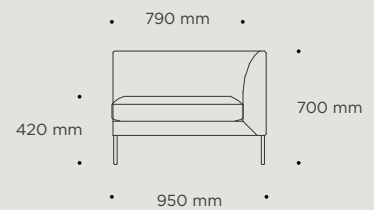

WENDELBO

BLADE

DESIGN BY

365° NORTH

TECHNICAL SPECIFICATIONS

STRUCTURE INTERIOR

Frame made of solid wood, steel and MDF with nozag spring system.

STRUCTURE PADDING