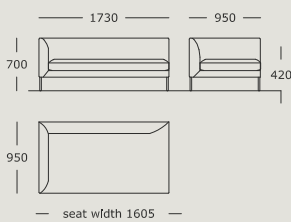

BLADE

Module 1
3.5 seater
Back cushions not included

Module 2
3 seater
Back cushions not included

Module 3
2.5 seater
Back cushions not included

Module 4
2 seater
Back cushions not included

Module 5
3.5 seater, left arm
Back cushions not included

Module 6
3.5 seater, right arm
Back cushions not included

Module 7
3 seater, left arm
Back cushions not included

Module 8
3 seater, right arm
Back cushions not included

Module 9
2.5 seater, left arm
Back cushions not included

Module 10
2.5 seater, right arm
Back cushions not included

Module 11
2 seater, left arm
Back cushions not included

Module 12
2 seater, right arm
Back cushions not included

Module 13
2 seater, chaise no arms - wide
Back cushions not included