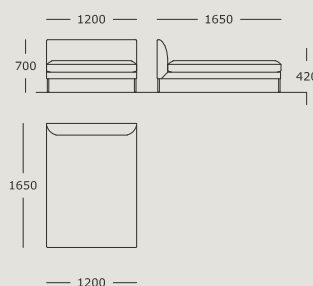

Module 10
2.5 seater, right arm
Back cushions not included

Module 11
2 seater, left arm
Back cushions not included

Module 12
2 seater, right arm
Back cushions not included

Module 13
2 seater, chaise no arms - wide
Back cushions not included

Module 14
2 seater, chaise no arms - long
Back cushions not included

Module 15
2 seater, terminal left arm - wide
Back cushions not included

BLADE

Module 16
2 seater, terminal right arm - wide
Back cushions not included