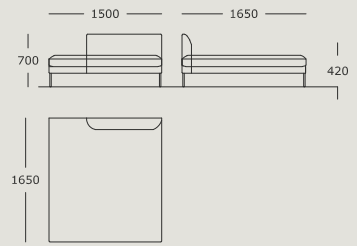

Module 14
2 seater, chaise no arms - long
Back cushions not included

Module 15
2 seater, terminal left arm - wide
Back cushions not included

BLADE

Module 16
2 seater, terminal right arm - wide
Back cushions not included

Module 17
2 seater, chaise open back - left
Back cushions not included

Module 18
2 seater, chaise open back - right
Back cushions not included

Module 19
2 seater, terminal left arm - long
Back cushions not included