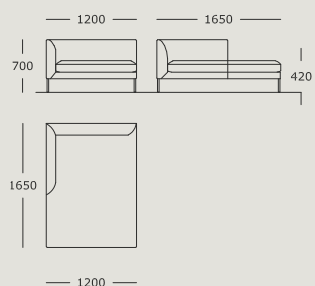

Module 10
2.5 seater, right arm
Back cushions not included

Module 11
2 seater, left arm
Back cushions not included

Module 12
2 seater, right arm
Back cushions not included

Module 13
2 seater, chaise no arms - wide
Back cushions not included

Module 14
2 seater, chaise no arms - long
Back cushions not included

Module 15
2 seater, terminal left arm - wide
Back cushions not included

BLADE

Module 16
2 seater, terminal right arm - wide
Back cushions not included