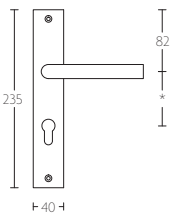

LBII-19P236Y*