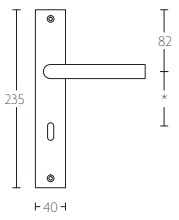

## **BASICS LBIIP236SFC 19mm unsprung lever handle on plate blank satin stainless steel**

Image not found or type unknown

Productgroup: lever handles  
Collection: BASICS  
Designer:  
Finish: satin stainless steel  
Unit: pair  
Article code: 1501D242INXX0SF

LBII-19P236SFC

LBII-19P236N\*

LBII-19P236Y\*

LBII-19P236WC\*