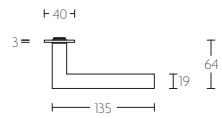

## **BASICS LBIIP236SFC 19mm unsprung lever handle on plate blank satin stainless steel**

Image not found or type unknown

Productgroup: lever handles  
Collection: BASICS  
Designer:  
Finish: satin stainless steel  
Unit: pair  
Article code: 1501D242INXX0SF