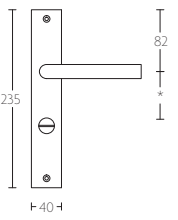

## **BASICS LBIIP236SFC 19mm unsprung lever handle on plate blank satin stainless steel**

Image not found or type unknown

Productgroup: lever handles  
Collection: BASICS  
Designer:  
Finish: satin stainless steel  
Unit: pair  
Article code: 1501D242INXX0SF

LBII-19P236SFC

LBII-19P236N\*

LBII-19P236Y\*

LBII-19P236WC\*