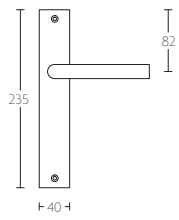

## **BASICS LBIIP236SFC 19mm unsprung lever handle on plate blank satin stainless steel**

Image not found or type unknown

Productgroup: lever handles  
Collection: BASICS  
Designer:  
Finish: satin stainless steel  
Unit: pair  
Article code: 1501D242INXX0SF

LBII-19P236SFC

LBII-19P236N\*

LBII-19P236Y\*

LBII-19P236WC\*