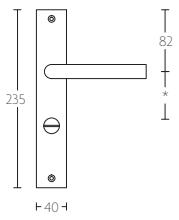

BASICS LBIIP236SFC 19mm unsprung lever handle on plate blank satin black

Productgroup: lever handles
Collection: BASICS
Designer:
Finish: satin black RAL9004
Unit: pair
Article code: 1501D242NMXX0SF

LBII-19P236SFC

LBII-19P236N*

LBII-19P236Y*

LBII-19P236WC*