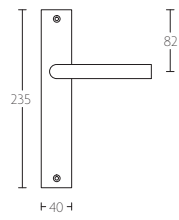

BASICS LBIIP236SFC 19mm unsprung lever handle on plate blank satin black

Productgroup: lever handles
Collection: BASICS
Designer:
Finish: satin black RAL9004
Unit: pair
Article code: 1501D242NMXX0SF

LBII-19P236SFC

LBII-19P236N*

LBII-19P236Y*

LBII-19P236WC*