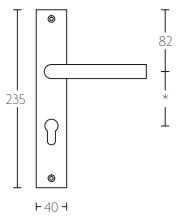

BASICS LBIIP236SFC 19mm unsprung lever handle on plate blank satin black

Productgroup: lever handles
Collection: BASICS
Designer:
Finish: satin black RAL9004
Unit: pair
Article code: 1501D242NMXX0SF

LBII-19P236SFC

LBII-19P236N*

LBII-19P236Y*

LBII-19P236WC*