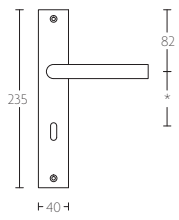

BASICS LBIIP236SFC 19mm unsprung lever handle on plate blank satin black

Productgroup: lever handles
Collection: BASICS
Designer:
Finish: satin black RAL9004
Unit: pair
Article code: 1501D242NMXX0SF

LBII-19P236SFC

LBII-19P236N*

LBII-19P236Y*

LBII-19P236WC*