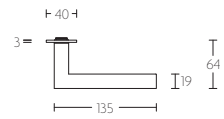

BASICS LBIIP236SFC 19mm unsprung lever handle on plate blank satin black

Productgroup: lever handles
Collection: BASICS
Designer:
Finish: satin black RAL9004
Unit: pair
Article code: 1501D242NMXX0SF

LBII-19P236SFC