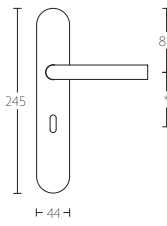

LBII-19P13N*