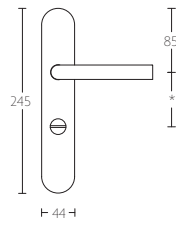

## **BASICS LBII-19P13SFC sprung lever handle on plate blank satin stainless steel**

Productgroup: lever handles  
Collection: BASICS  
Designer:  
Finish: satin stainless steel  
Unit: pair  
Article code: 1501D242INXX0F

LBII-19P13SFC

LBII-19P13N\*

LBII-19P13Y\*

LBII-19P13WC\*