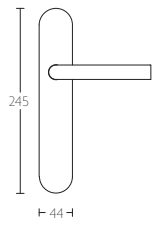

## **BASICS LBII-19P13SFC sprung lever handle on plate blank satin stainless steel**

Productgroup: lever handles  
Collection: BASICS  
Designer:  
Finish: satin stainless steel  
Unit: pair  
Article code: 1501D242INXX0F

LBII-19P13SFC

LBII-19P13N\*

LBII-19P13Y\*

LBII-19P13WC\*