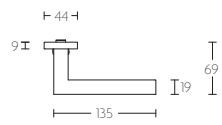

## **BASICS LBII-19P13SFC sprung lever handle on plate blank satin stainless steel**

Productgroup: lever handles  
Collection: BASICS  
Designer:  
Finish: satin stainless steel  
Unit: pair  
Article code: 1501D242INXX0F