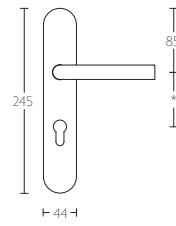

## **BASICS LBII-19P13SFC sprung lever handle on plate blank satin stainless steel**

Productgroup: lever handles  
Collection: BASICS  
Designer:  
Finish: satin stainless steel  
Unit: pair  
Article code: 1501D242INXX0F

LBII-19P13SFC

LBII-19P13N\*

LBII-19P13Y\*

LBII-19P13WC\*