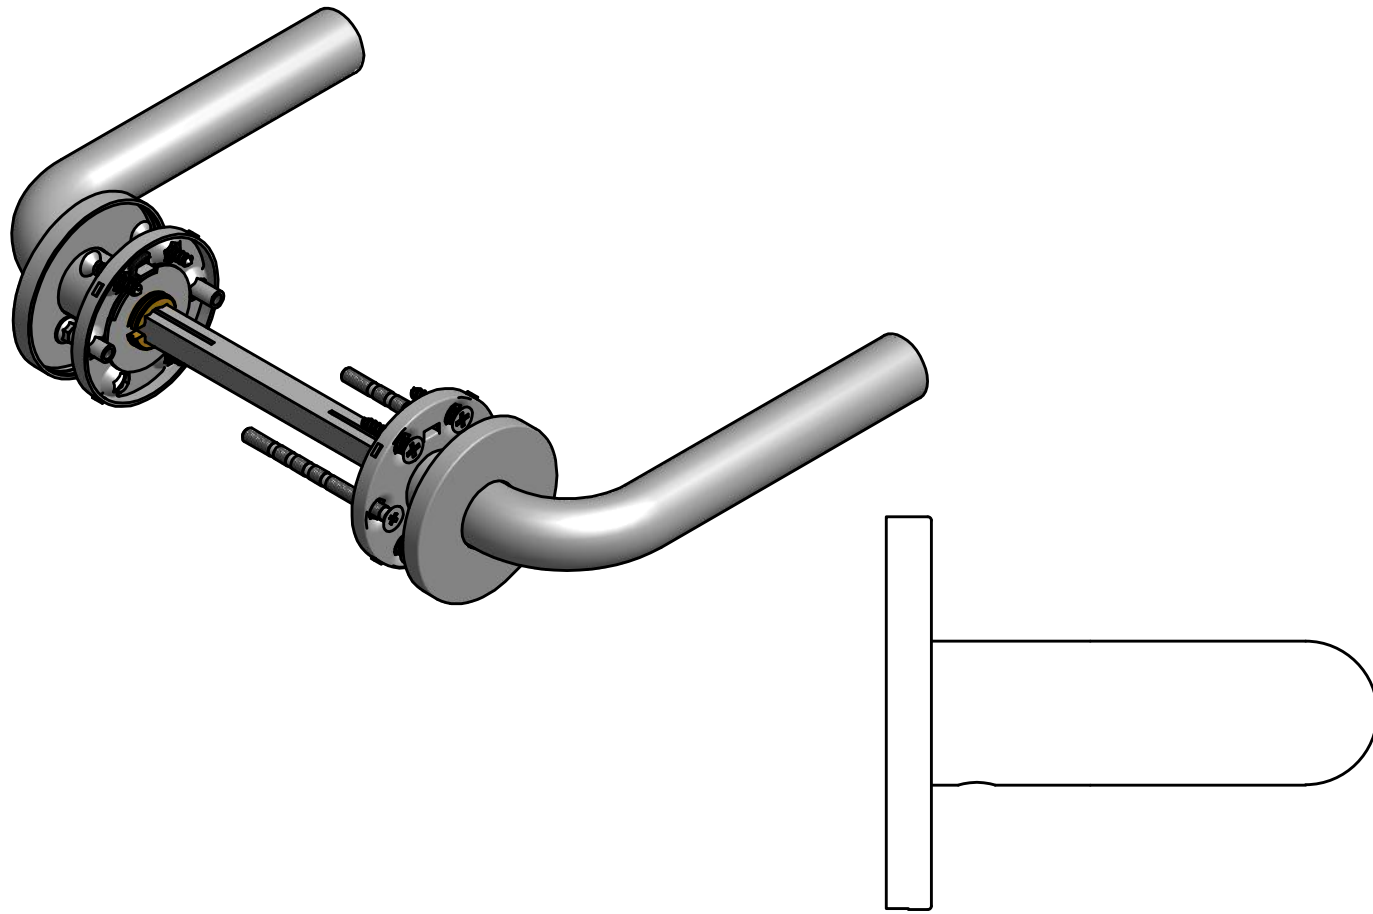

BASICS LBIII-19 sprung lever handle EN1906 class 3 on rose PVD satin gold

Productgroup: lever handles
Collection: BASICS
Designer:
Finish: PVD satin gold
Unit: pair
Article code: 1501D144IMXX0

LBIII-19

sprung lever handle attached to rose
with metal sub-rose
stainless steel

FORMANI®		Part number: 1501D044 LBIII-19 V01	
		Description: LBIII-19	
Doc no.:	1501D044 LBIII-19 V01.dwg	Format:	A3
Drawn by:	Christian Brimbois	Creation date:	4-2-2014
Formani Holland B.V. · Amerikalaan 55 · 6199 AE Maastricht Airport · tel: +31 (0)43 308 90 00 · www.formani.nl · info@formani.nl			