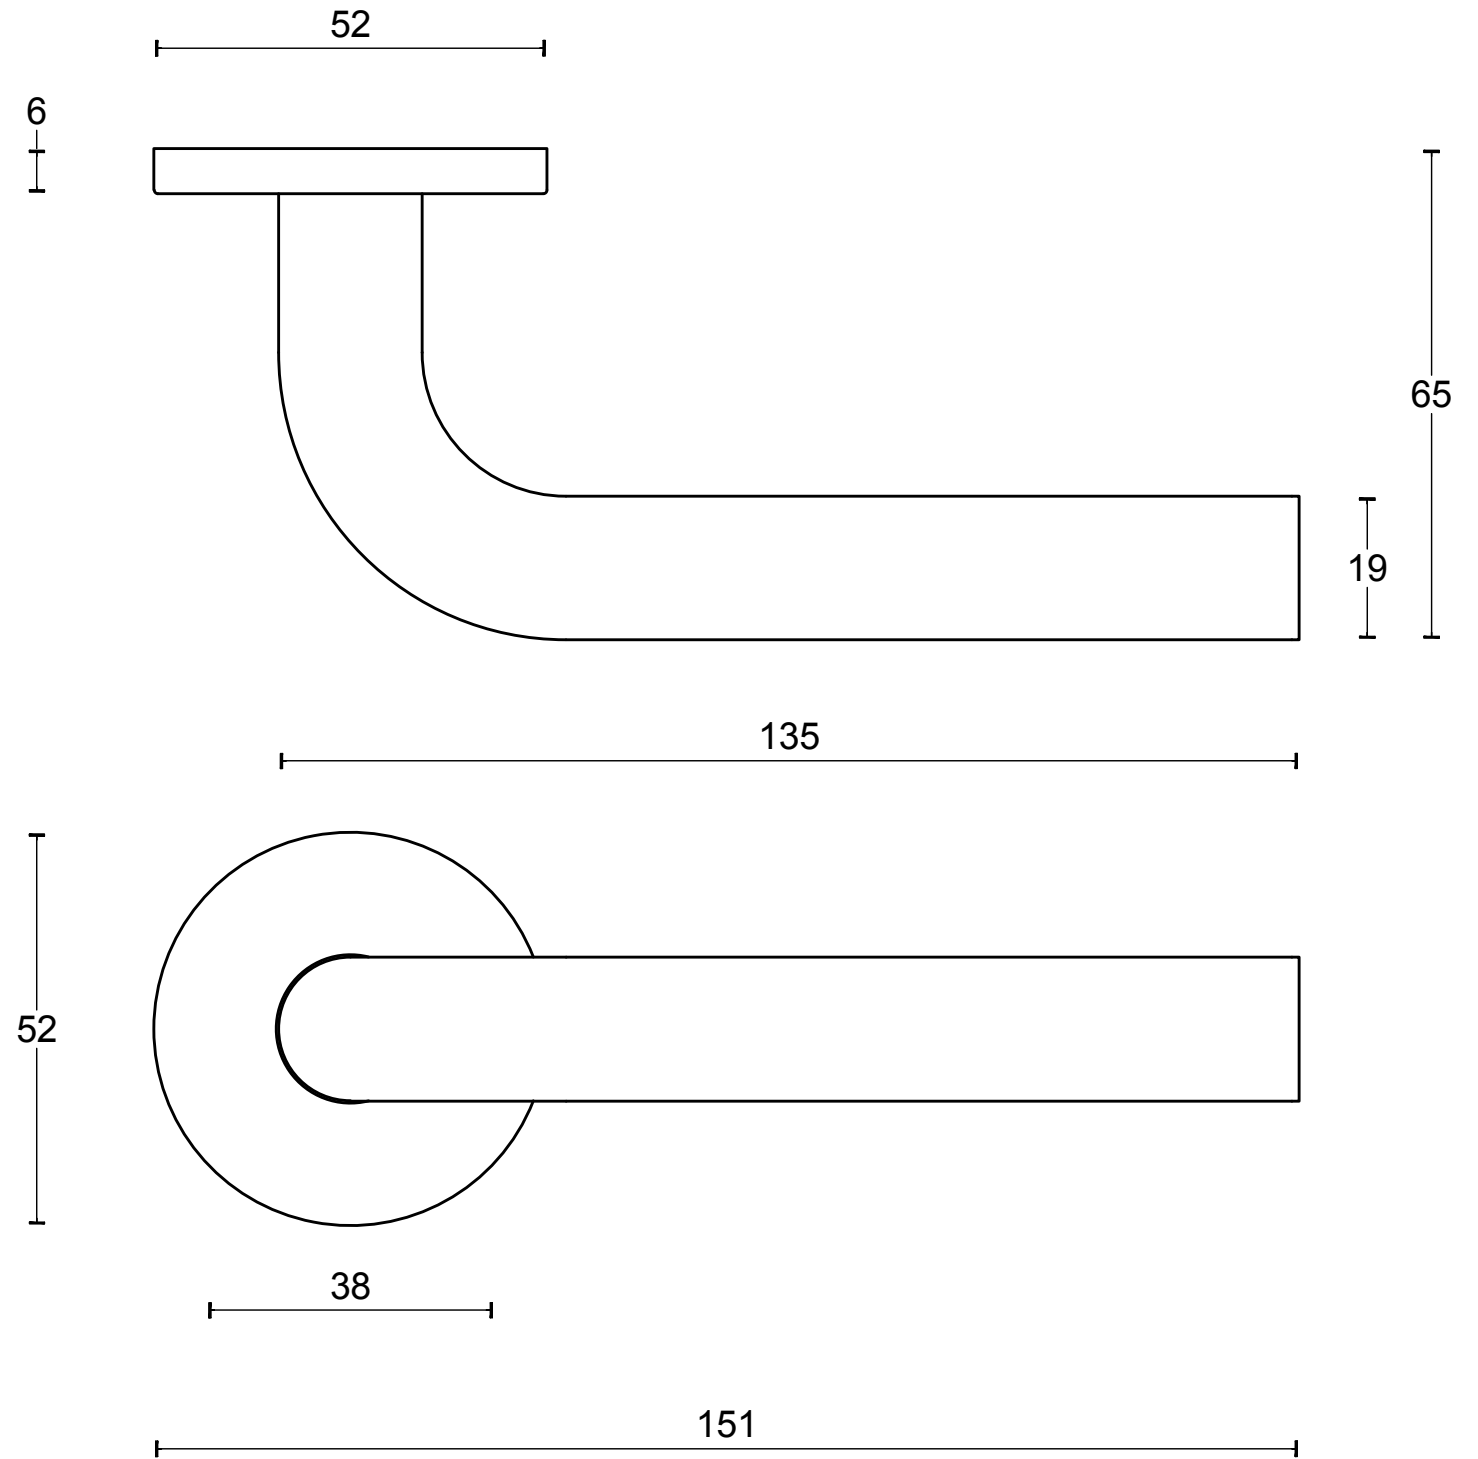

BASICS LBIII-19 sprung lever handle EN1906 class 3 on rose PVD satin gold

Productgroup: lever handles
Collection: BASICS
Designer:
Finish: PVD satin gold
Unit: pair
Article code: 1501D144IMXX0

LBIII-19

sprung lever handle attached to rose
with metal sub-rose
stainless steel

FORMANI®		Part number: 1501D044 LBIII-19 V01	
		Description: LBIII-19	
Doc no.:	1501D044 LBIII-19 V01.dwg	Format:	A3
Drawn by:	Christian Brimbois	Creation date:	4-2-2014
Formani Holland B.V. · Amerikalaan 55 · 6199 AE Maastricht Airport · tel: +31 (0)43 308 90 00 · www.formani.nl · info@formani.nl			