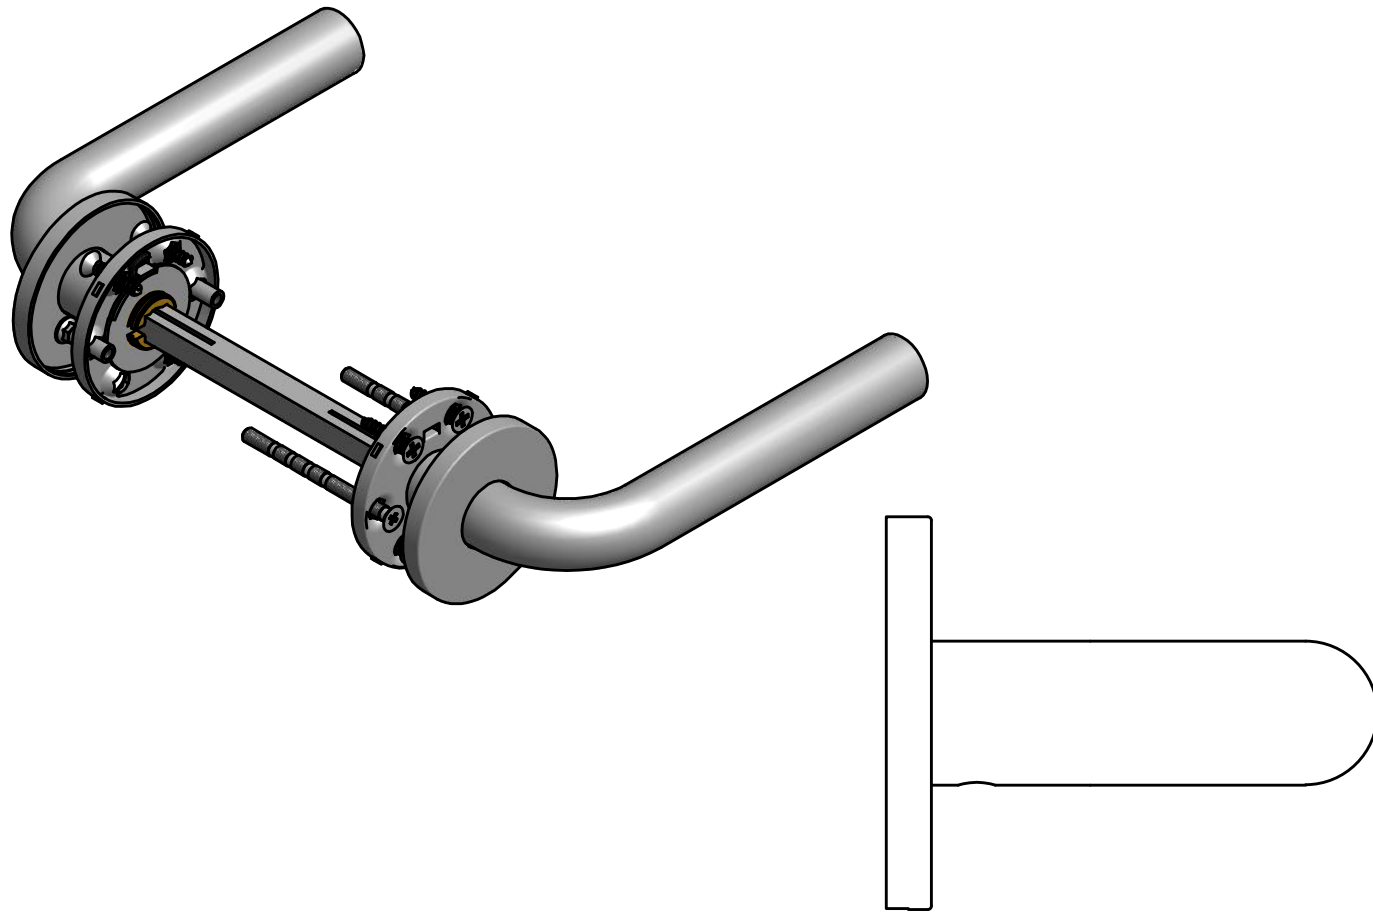

## **BASICS LBIII-19 sprung lever handle EN1906 class 3 on rose satin stainless steel**

Productgroup: lever handles  
Collection: BASICS  
Designer:  
Finish: satin stainless steel  
Unit: pair  
Article code: 1501D144INXX0

# LBIII-19

sprung lever handle attached to rose  
with metal sub-rose  
stainless steel

<h1>FORMANI®</h1>		Part number: 1501D044 LBIII-19 V01	
		Description: <b>LBIII-19</b>	
Doc no.: 1501D044 LBIII-19 V01.dwg		<h1>A3</h1>	
Drawn by: Christian Brimbois	Creation date: 4-2-2014		
Formani Holland B.V. · Amerikalaan 55 · 6199 AE Maastricht Airport · tel: +31 (0)43 308 90 00 · www.formani.nl · info@formani.nl			