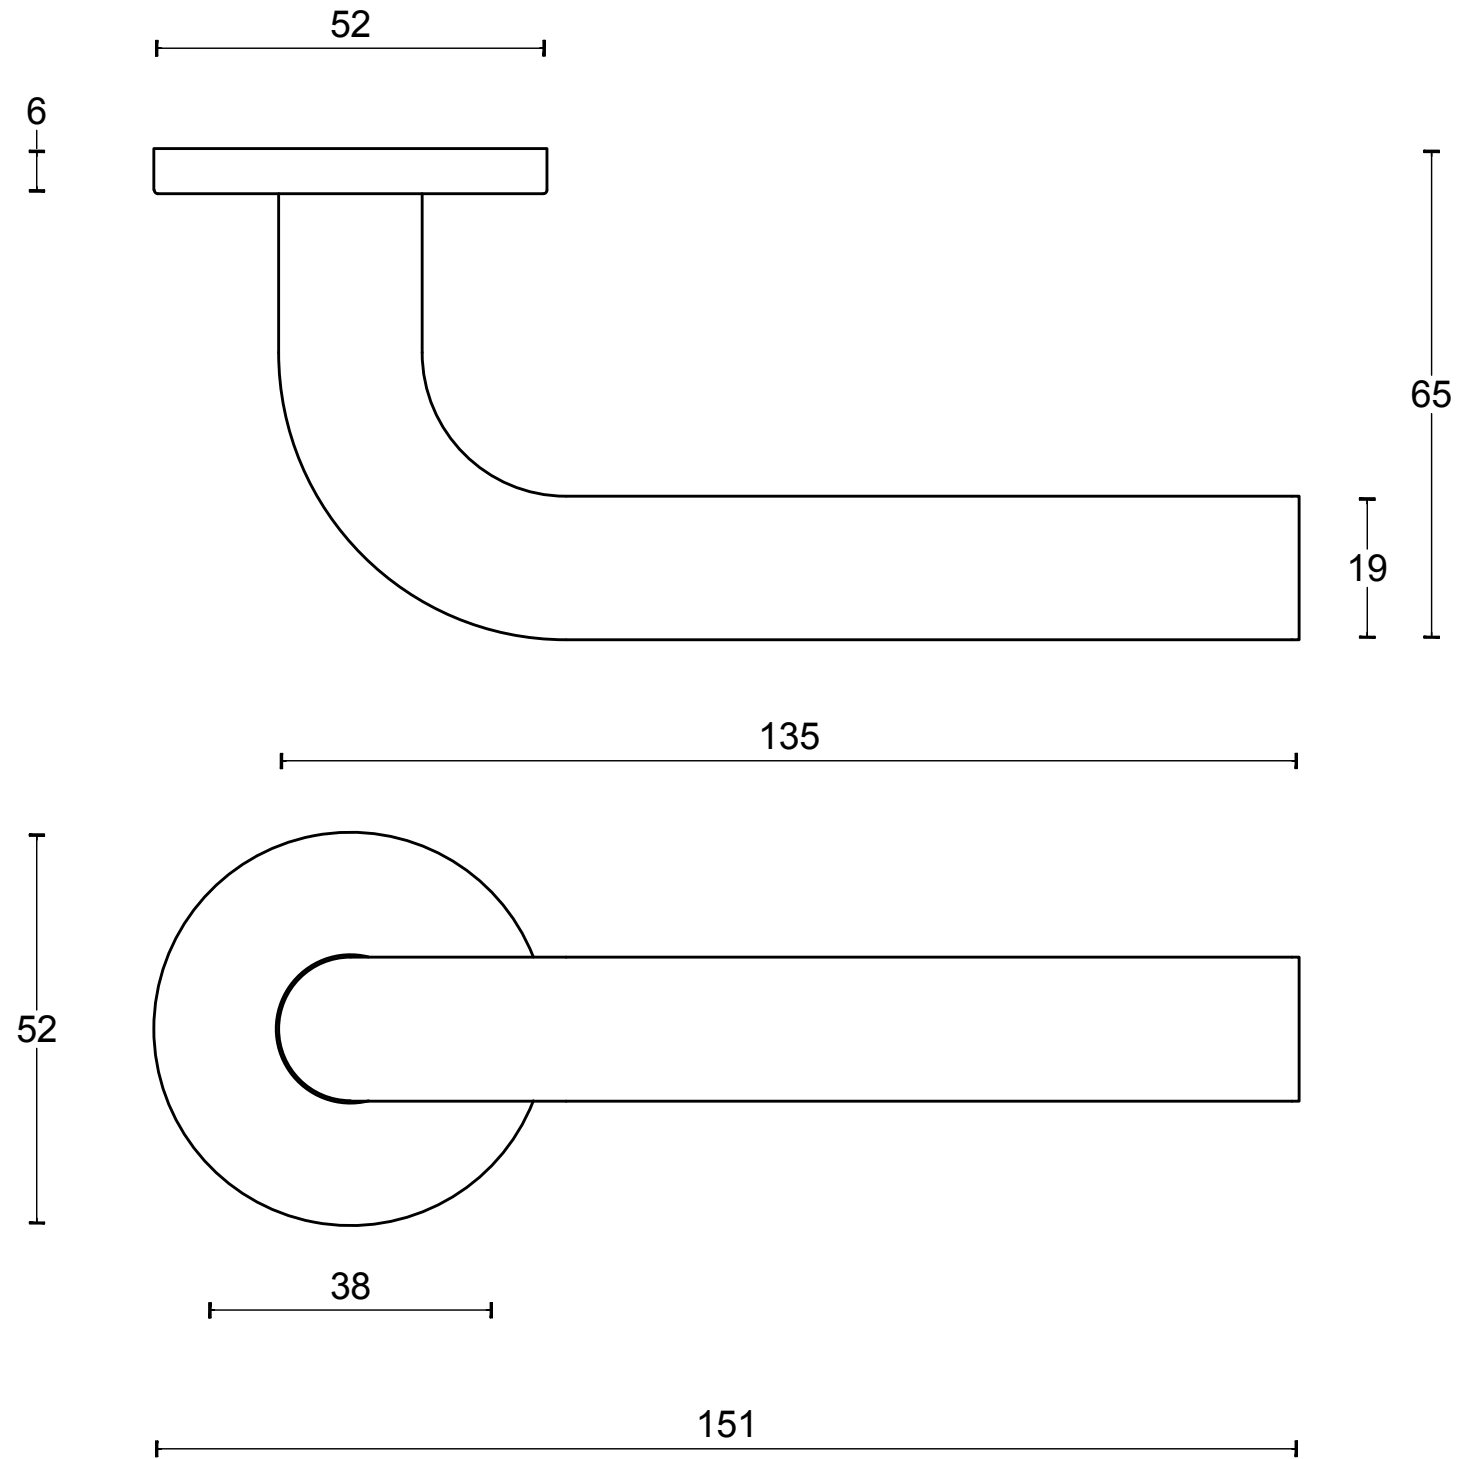

## **BASICS LBIII-19 sprung lever handle EN1906 class 3 on rose satin stainless steel**

Productgroup: lever handles  
Collection: BASICS  
Designer:  
Finish: satin stainless steel  
Unit: pair  
Article code: 1501D144INXX0

# LBIII-19

sprung lever handle attached to rose  
with metal sub-rose  
stainless steel

<h1>FORMANI®</h1>		Part number: 1501D044 LBIII-19 V01	
		Description: <b>LBIII-19</b>	
Doc no.: 1501D044 LBIII-19 V01.dwg		<h1>A3</h1>	
Drawn by: Christian Brimbois	Creation date: 4-2-2014		
Formani Holland B.V. · Amerikalaan 55 · 6199 AE Maastricht Airport · tel: +31 (0)43 308 90 00 · www.formani.nl · info@formani.nl			