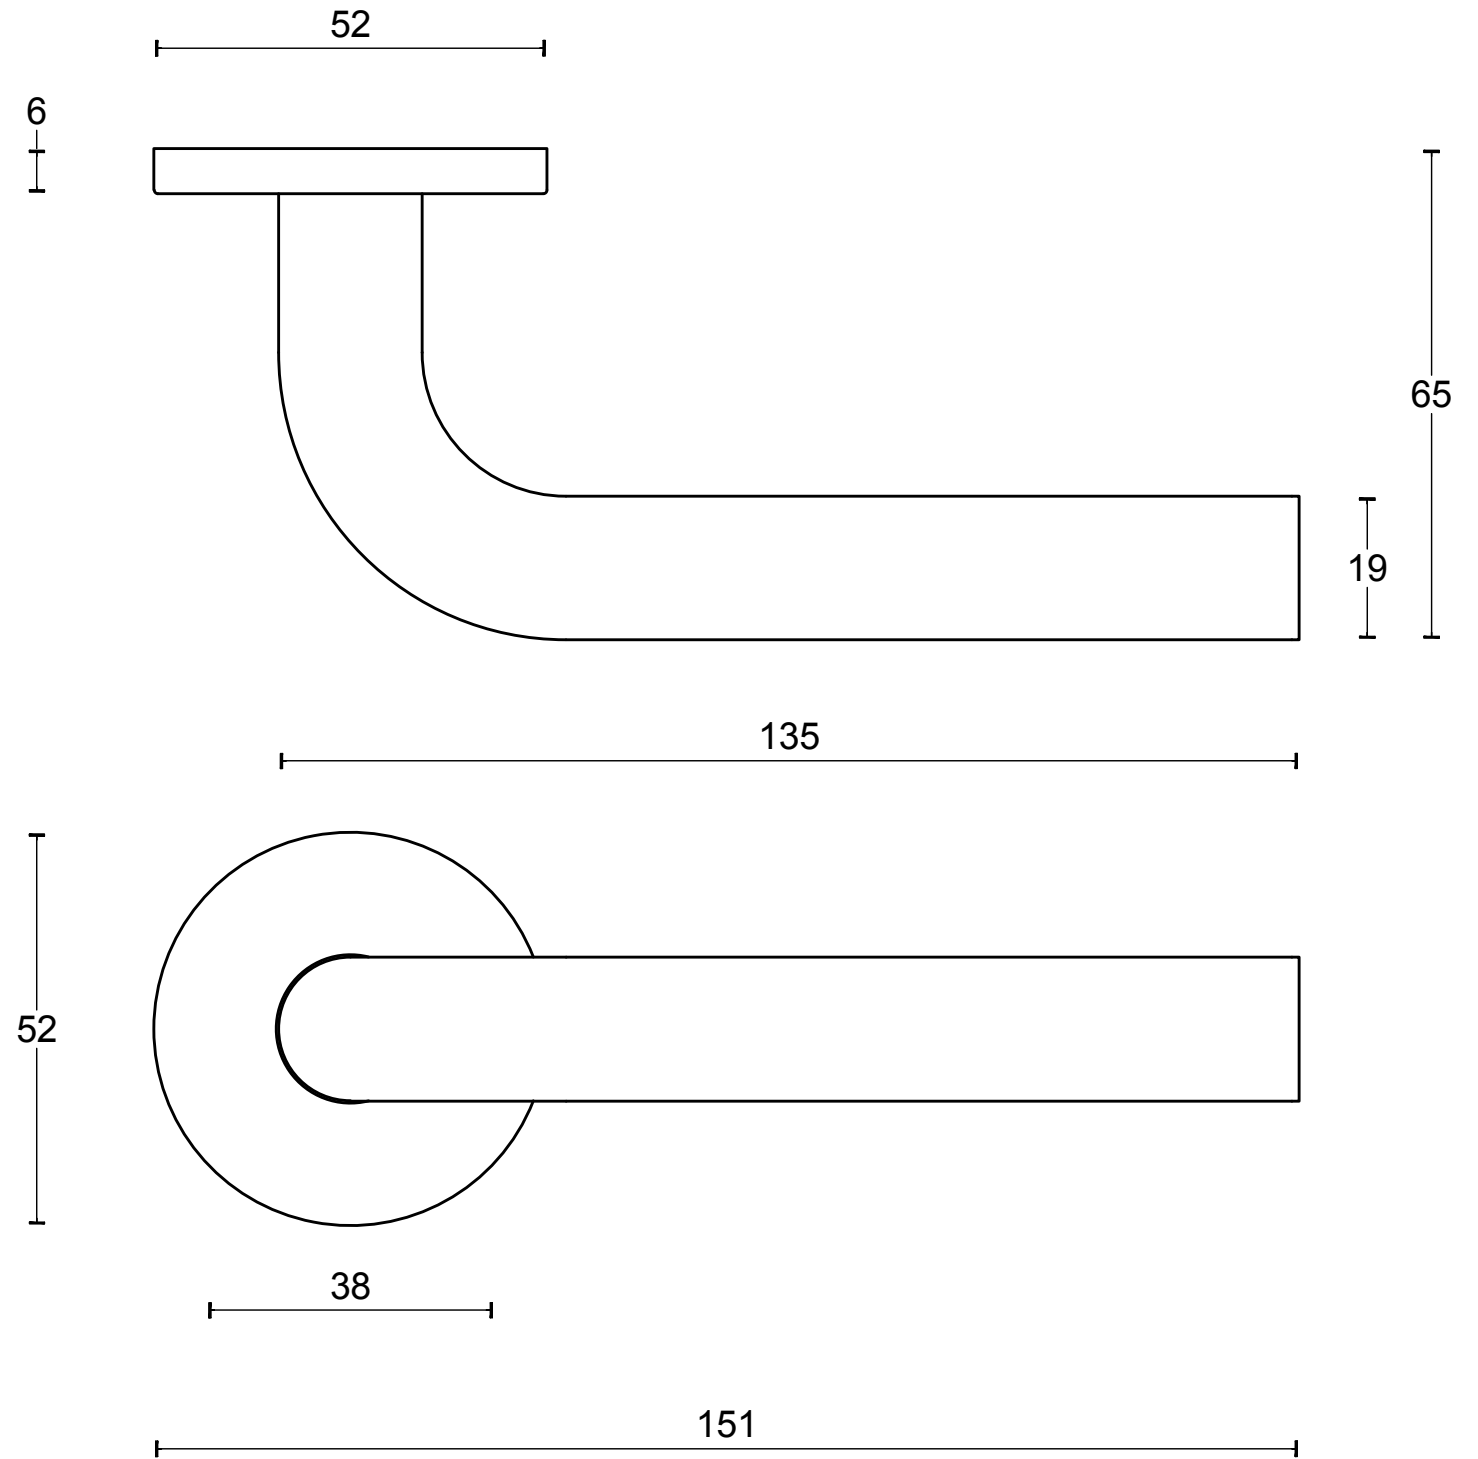

## **BASICS LBIII-19 sprung lever handle EN1906 class 3 on rose PVD polished copper**

Productgroup:	lever handles
Collection:	BASICS
Designer:	
Finish:	PVD polished copper
Unit:	pair
Article code:	1501D144IKXX0

# LBIII-19

sprung lever handle attached to rose  
with metal sub-rose  
stainless steel

FORMANI®		Part number: 1501D044 LBIII-19 V01	
		Description: <b>LBIII-19</b>	
Doc no.: 1501D044 LBIII-19 V01.dwg		Format: <b>A3</b>	
Drawn by: Christian Brimbois	Creation date: 4-2-2014		
Formani Holland B.V. · Amerikalaan 55 · 6199 AE Maastricht Airport · tel: +31 (0)43 308 90 00 · www.formani.nl · info@formani.nl			