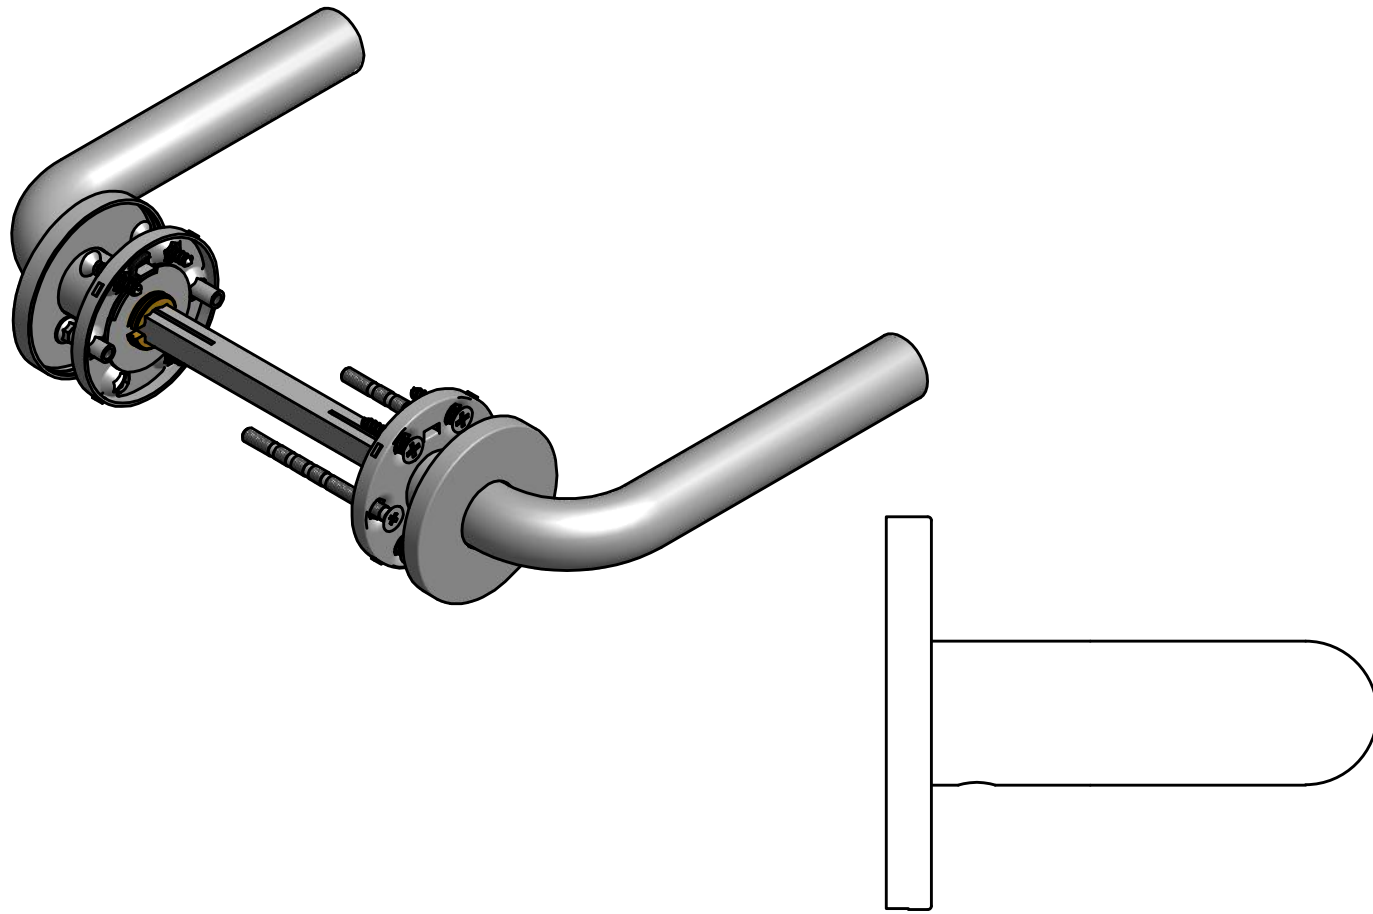

## **BASICS LBIII-19 sprung lever handle EN1906 class 3 on rose PVD polished copper**

Productgroup:	lever handles
Collection:	BASICS
Designer:	
Finish:	PVD polished copper
Unit:	pair
Article code:	1501D144IKXX0

# LBIII-19

sprung lever handle attached to rose  
with metal sub-rose  
stainless steel

FORMANI®		Part number: 1501D044 LBIII-19 V01	
		Description: <b>LBIII-19</b>	
Doc no.: 1501D044 LBIII-19 V01.dwg		Format: <b>A3</b>	
Drawn by: Christian Brimbois	Creation date: 4-2-2014		
Formani Holland B.V. · Amerikalaan 55 · 6199 AE Maastricht Airport · tel: +31 (0)43 308 90 00 · www.formani.nl · info@formani.nl			