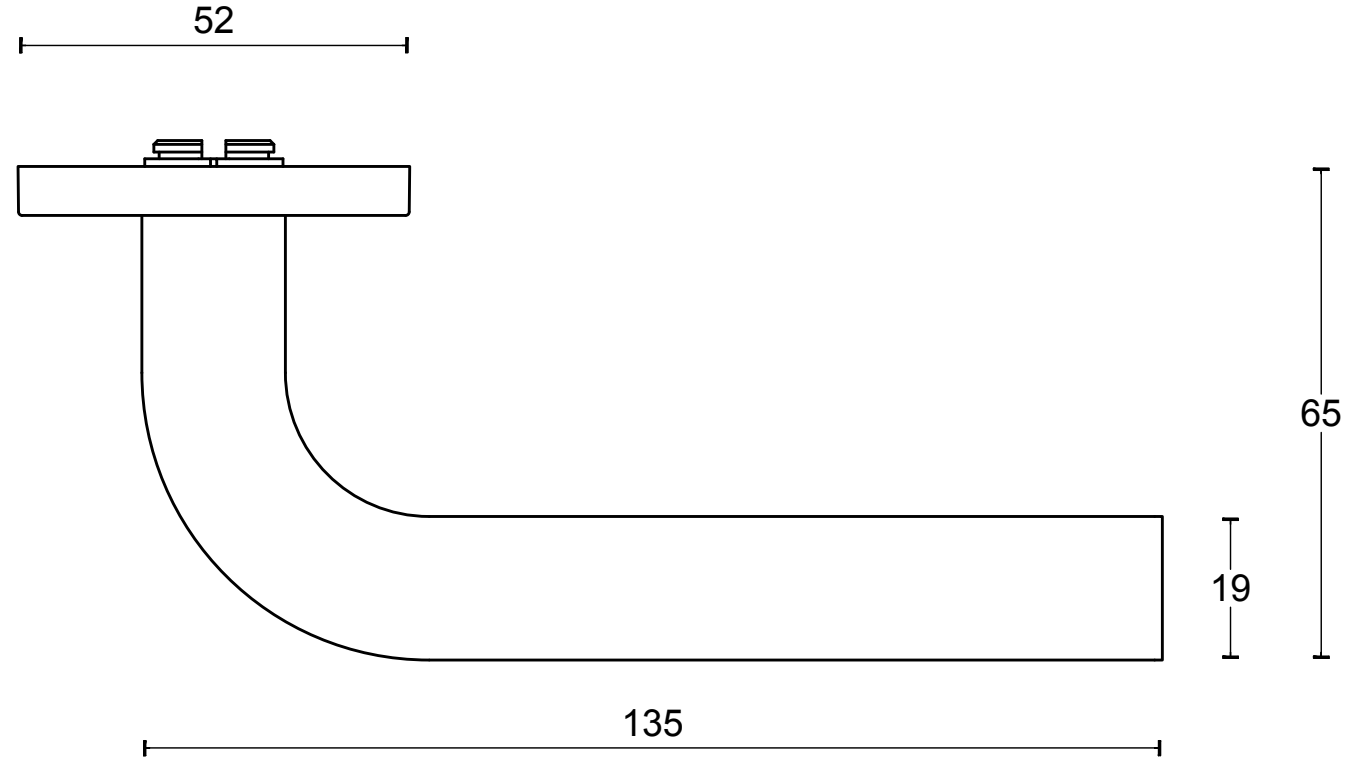

## **BASICS LBIII-19 sprung lever handle EN1906 class 3 on rose PVD gunmetal**

Productgroup: lever handles  
Collection: BASICS  
Designer:  
Finish: PVD gunmetal  
Unit: pair  
Article code: 1501D144IGXX0

# LBIII-19

sprung lever handle attached to rose  
with stainless steel sub-rose  
stainless steel

6

52

EN 1906: 2012  
37 - 0 0 3 0 B  
SKG .0338.8049.ENG  
door thickness 38 - 45 mm

FORMANI®		Part number:	
		Description:	
Doc no.:	1501D144 LB-III 19 V01.dwg	LBIII-19	Format: A3
Drawn by:	Christian Brimbois		
FORMANI HOLLAND B.V. EUROPALAAN 12 6199 AB MAASTRICHT-AIRPORT NL T +31 (0)43 308 90 00 INFO@FORMANI.COM FORMANI.COM			