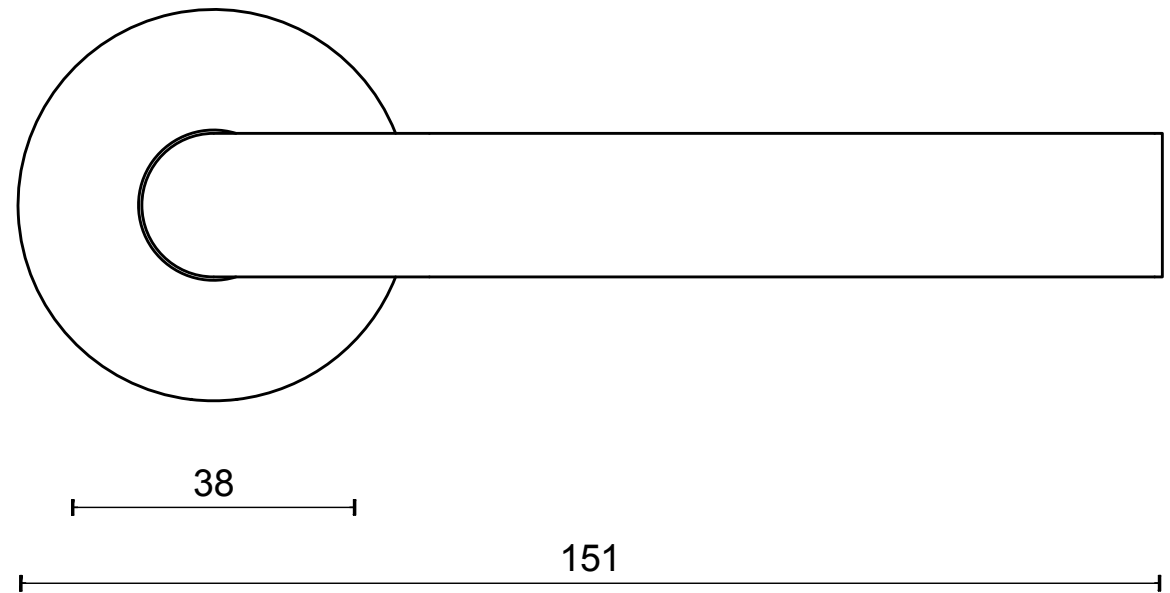

## **BASICS LBIII-19 sprung lever handle EN1906 class 3 on rose PVD gunmetal**

Productgroup: lever handles  
Collection: BASICS  
Designer:  
Finish: PVD gunmetal  
Unit: pair  
Article code: 1501D144IGXX0

# LBIII-19

sprung lever handle attached to rose  
with stainless steel sub-rose  
stainless steel

6

52

EN 1906: 2012  
37 - 0 0 3 0 B  
SKG .0338.8049.ENG  
door thickness 38 - 45 mm

FORMANI®		Part number:	
		Description:	
Doc no.:	1501D144 LB-III 19 V01.dwg	LBIII-19	Format: A3
Drawn by:	Christian Brimbois		
FORMANI HOLLAND B.V. EUROPALAAN 12 6199 AB MAASTRICHT-AIRPORT NL T +31 (0)43 308 90 00 INFO@FORMANI.COM FORMANI.COM			