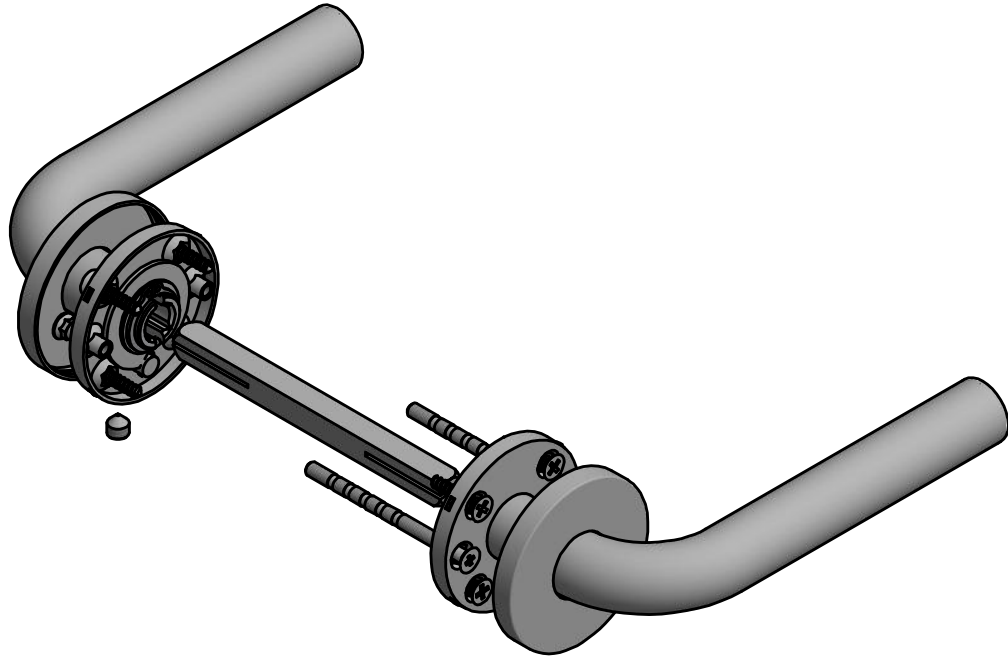

## **BASICS LBIII-19 sprung lever handle EN1906 class 3 on rose PVD gunmetal**

Productgroup: lever handles  
Collection: BASICS  
Designer:  
Finish: PVD gunmetal  
Unit: pair  
Article code: 1501D144IGXX0

# LBIII-19

sprung lever handle attached to rose  
with stainless steel sub-rose  
stainless steel

6

52

EN 1906: 2012  
37 - 0 0 3 0 B  
SKG .0338.8049.ENG  
door thickness 38 - 45 mm

FORMANI®		Part number:	
		Description:	
Doc no.:	1501D144 LB-III 19 V01.dwg	LBIII-19	Format: A3
Drawn by:	Christian Brimbois		
FORMANI HOLLAND B.V. EUROPALAAN 12 6199 AB MAASTRICHT-AIRPORT NL T +31 (0)43 308 90 00 INFO@FORMANI.COM FORMANI.COM			