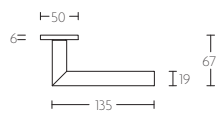

BASICS LBII-19 Q50 unsprung lever handle on rose satin stainless steel

Productgroup: lever handles
Collection: BASICS
Designer:
Finish: satin stainless steel
Unit: pair
Article code: 1501D242INXX0S

LBII-19Q50