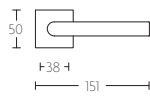

BASICS LBII-19 Q50 unsprung lever handle on rose satin stainless steel

Productgroup: lever handles
Collection: BASICS
Designer:
Finish: satin stainless steel
Unit: pair
Article code: 1501D242INXX0S

LBII-19Q50