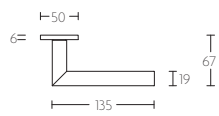

BASICS LBII-19 Q50 unsprung lever handle on rose satin black

Productgroup: lever handles
Collection: BASICS
Designer:
Finish: satin black RAL9004
Unit: pair
Article code: 1501D242NMXX0S

LBII-19Q50

LSQBN50