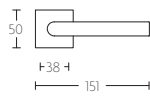

BASICS LBII-19 Q50 unsprung lever handle on rose satin black

Productgroup: lever handles
Collection: BASICS
Designer:
Finish: satin black RAL9004
Unit: pair
Article code: 1501D242NMXX0S

LBII-19Q50

LSQBN50