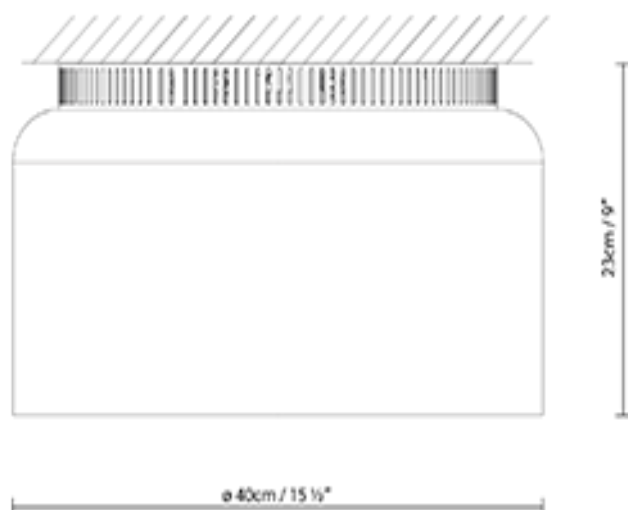

Light source:

LED 19,5W 2350lm 700mA 3000K CRI>80

LED A

Weight :

Net kg.: 4.9

Gross kg: 5.5

Packaging:

N. packages: 1

Volume m3: 0.132

Dimensions cm: 52x52x48