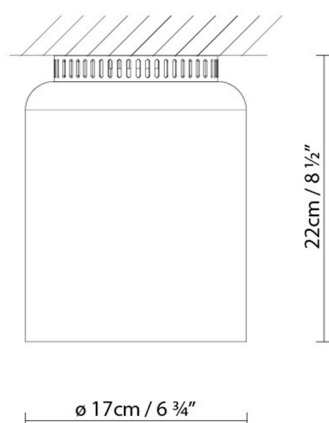

Light source:

LED 17,5W 1550lm 230V 3000K CRI>80

LED A

Weight :

Net kg.: 1.2

Gross kg: 2.25

Packaging:

N. packages: 1

Volume m3: 0.032

Dimensions cm: 53x24x24