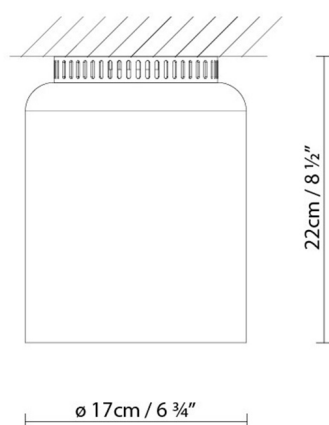

Dimensions cm: 53x24x24

ASPEN C17B LED

**Light source:**

LED 17,5W 1550lm 230V 3000K CRI>80

LED **A****Weight :**

Net kg.: 1.4

Gross kg: 2.75

Packaging:

N. packages: 1

Volume m3: 0.032

Dimensions cm: 53x24x24

ASPEN C17A (E27)

**Light source:**

Fluo. max. 30W (E27)

Halo. ECO max. 70W (E27)

**Weight :**

Net kg.: 1.2

Gross kg: 2.25

Packaging:

N. packages: 1

Volume m3: 0.032

Dimensions cm: 53x24x24

ASPEN C17B (E27)

**Light source:**

Dimensions cm: 53x24x24

Collection

Designer
Instrucciones de montaje
Technical drawing
Fotometría