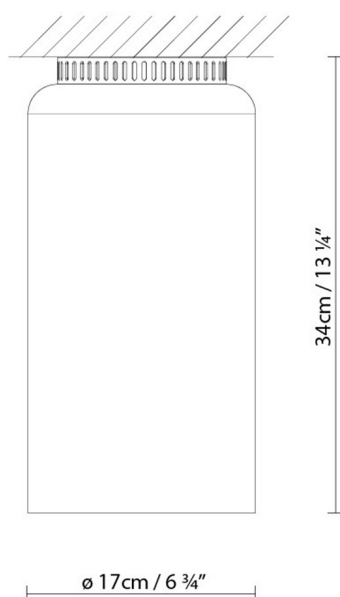

Dimensions cm: 53x24x24

ASPEN C17B LED

**Light source:**

LED 17,5W 1550lm 230V 3000K CRI>80

LED **A****Weight :**

Net kg.: 1.4

Gross kg: 2.75

Packaging:

N. packages: 1

Volume m3: 0.032

Dimensions cm: 53x24x24

ASPEN C17A (E27)

**Light source:**

Fluo. max. 30W (E27)

Halo. ECO max. 70W (E27)

**Weight :**

Net kg.: 1.2

Gross kg: 2.25

Packaging:

N. packages: 1

Volume m3: 0.032

Dimensions cm: 53x24x24

ASPEN C17B (E27)

**Light source:**

Dimensions cm: 53x24x24

Collection

Designer
Instrucciones de montaje
Technical drawing
Fotometría