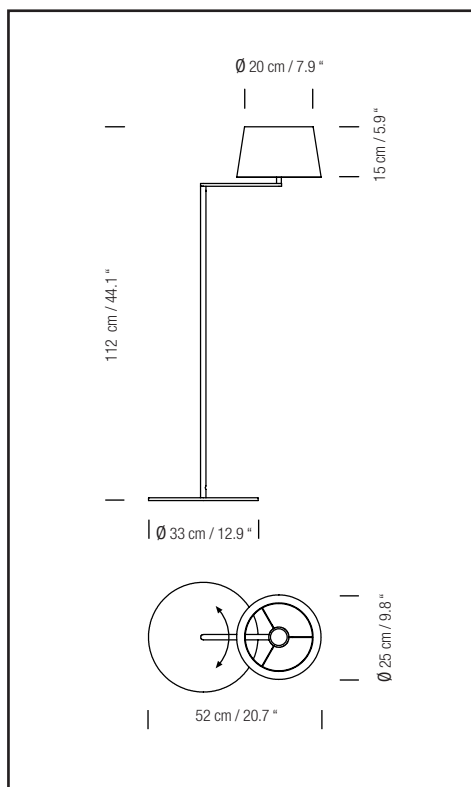

REGULATIONS

CE	
	Non-class 2
IP 20	Dry location only
UNE-EN 60598	UL-153
UNE-EN 55015	E-352592
UNE-EN 60529	

MAINTENANCE

Clean with a smooth cloth. It is advised not to use any ammonia, solvent or abrasive products.

OTHERS

The lamp is delivered in different packages.
The assembly instructions are delivered with the product.

MODEL