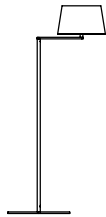

# Americana

Miguel Milá  
2000  
Floor lamp

This lamp pays homage to the legendary series of swing-arm lamps designed by George W. Hansen in 1950. The Americana series, which comprises a table lamp, a standard lamp and a wall lamp, is also built around an articulated arm, although here the arm is a single section with a right-angled bend. This defines its basic geometry and transfers the joint to the vertical axis of the shaft, affording enhanced mechanical performance. It provides all the benefits of smart articulation with a traditional shade, at the perfect height for reading in your favourite armchair.

## GENERAL DESCRIPTION

Satin nickel structure with moveable arm.  
White linen lampshade.

Electric cable length: 2,5 m / 97.5"