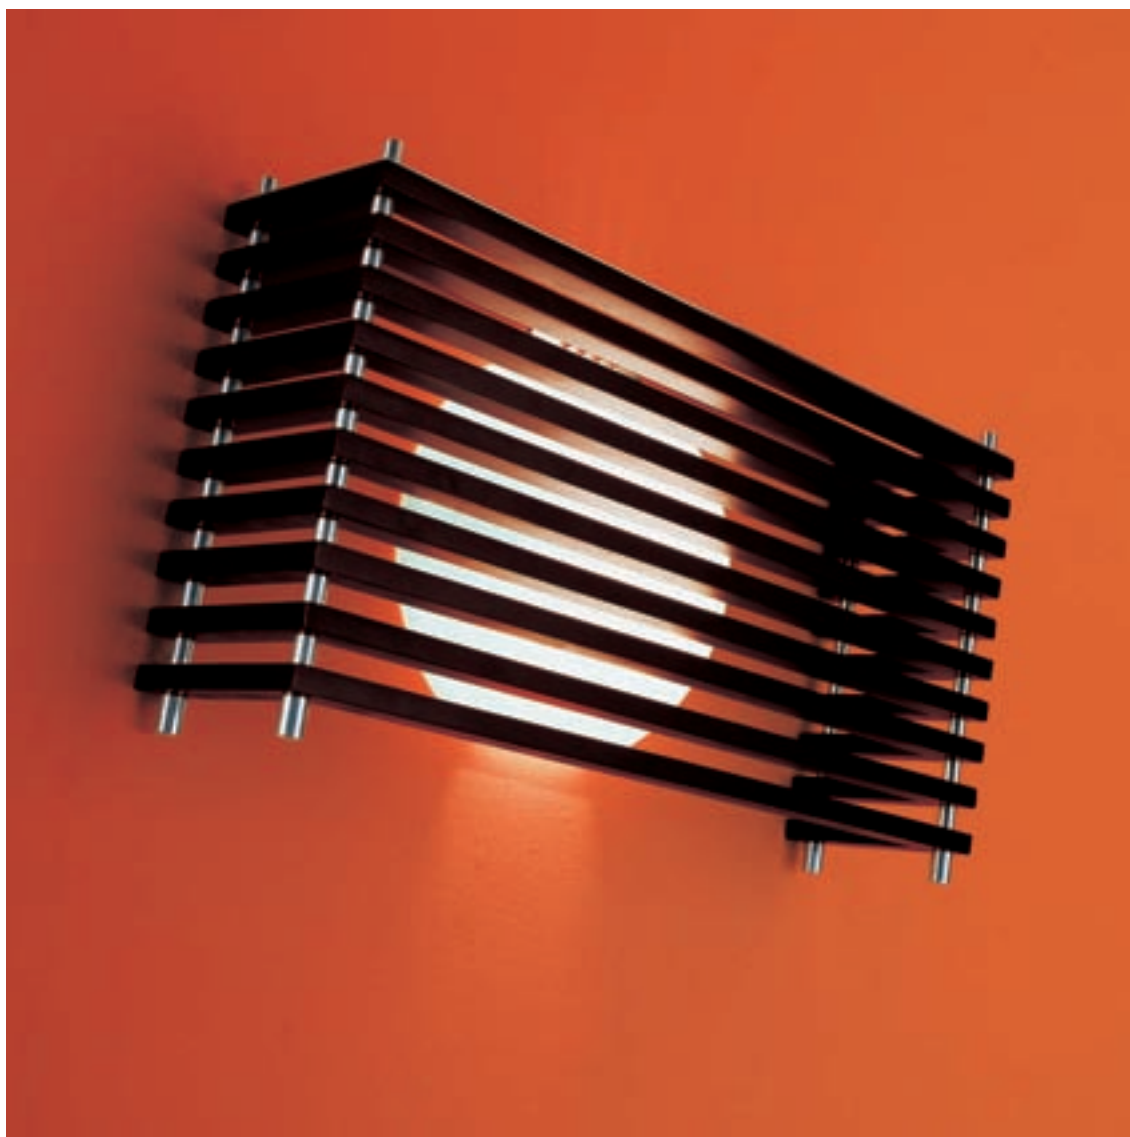

KOSHI

PL KOSHI >
1 x max 150 w
HDG (118)
1 x R7s

AP KOSHI
1 x max 100 w
HDG (78)
1 x R7s