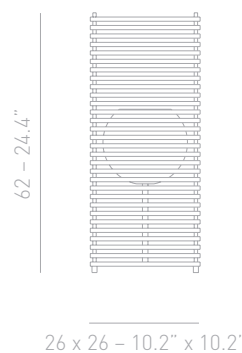

code **AP KOSHI**
 watt 1 x max 100 w
 bulbs/ilcos HDG (78) 
 socket 1 x R7s
 marks **CE**   **ADA**

code **SP KOSHI G**
 watt 2 x max 100 w
 bulbs/ilcos HSGST/C/UB 
 socket 2 x E27
 marks **CE**  

rosone - canopy
 Ø 11.7 - 4.6"
 H 2.4 - 0.9"

code **SP KOSHI P**
 watt 1 x max 40 w
 bulbs/ilcos HSGST/C/UB 
 socket 1 x G9
 marks **CE**  

rosone - canopy
 14 x 14 x H 2.5
 5.5" x 5.5" x H 1"

code **SP KOSHI M**
 watt 1 x max 100 w
 bulbs/ilcos HSGST/C/UB 
 socket 1 x E27
 marks **CE**  

rosone - canopy
 16 x 16 x H 3
 6.3" x 6.3" x H 1.2"

code **LT KOSHI P**
 watt 1 x max 40 w
 bulbs/ilcos HSGST/C/UB 
 socket 1 x G9
 marks **CE**  

code **PT KOSHI**
 watt 1 x max 150 w
 bulbs/ilcos HSGST/C/UB 
 socket 1 x E27
 marks **CE**   