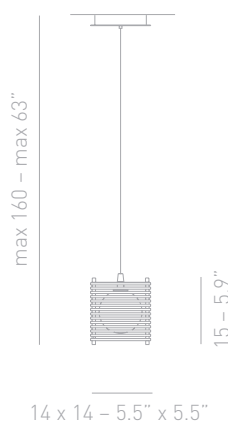

HSGST/C/UB 

1 x E27

LT KOSHI P

1 x max 40 w

HSGST/C/UB 

1 x G9

KOSHI

code **PL KOSHI**
 watt 1 x max 150 w
 bulbs/ilcos HDG (118) 
 socket 1 x R7s
 marks **CE**  

code **AP KOSHI**
 watt 1 x max 100 w
 bulbs/ilcos HDG (78) 
 socket 1 x R7s
 marks **CE**   **ADA**

code **SP KOSHI G**
 watt 2 x max 100 w
 bulbs/ilcos HSGST/C/UB 
 socket 2 x E27
 marks **CE**  

rosone - canopy
 Ø 11.7 - 4.6"
 H 2.4 - 0.9"

code **SP KOSHI P**
 watt 1 x max 40 w
 bulbs/ilcos HSGST/C/UB 
 socket 1 x G9
 marks **CE**  

rosone - canopy
 14 x 14 x H 2.5
 5.5" x 5.5" x H 1"

code **SP KOSHI M**
 watt 1 x max 100 w
 bulbs/ilcos HSGST/C/UB 
 socket 1 x E27
 marks **CE**  

rosone - canopy
 16 x 16 x H 3
 6.3" x 6.3" x H 1.2"

code **LT KOSHI P**
 watt 1 x max 40 w
 bulbs/ilcos HSGST/C/UB 
 socket 1 x G9
 marks **CE**  

code **PT KOSHI**
 watt 1 x max 150 w
 bulbs/ilcos HSGST/C/UB 
 socket 1 x E27
 marks **CE**   