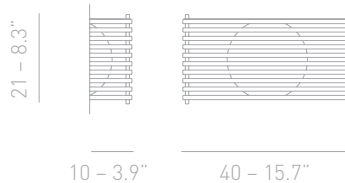

code **AP KOSHI**
 watt 1 x max 100 w
 bulbs/ilcos HDG (78) 
 socket 1 x R7s
 marks **CE**   **ADA**

code **SP KOSHI G**
 watt 2 x max 100 w
 bulbs/ilcos HSGST/C/UB 
 socket 2 x E27
 marks **CE**  

rosone - canopy
 Ø 11.7 - 4.6"
 H 2.4 - 0.9"