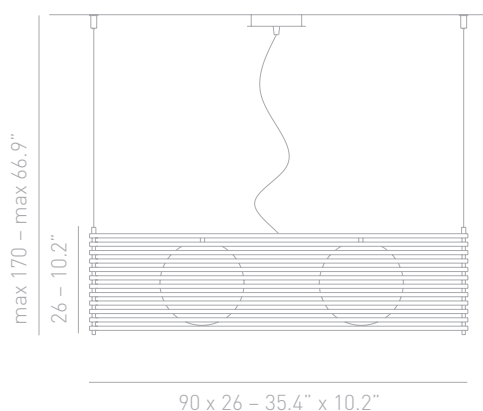

code **AP KOSHI**
 watt 1 x max 100 w
 bulbs/ilcos HDG (78) 
 socket 1 x R7s
 marks **CE**   **ADA**

code **SP KOSHI G**
 watt 2 x max 100 w
 bulbs/ilcos HSGST/C/UB 
 socket 2 x E27
 marks **CE**  

rosone - canopy
 Ø 11.7 - 4.6"
 H 2.4 - 0.9"