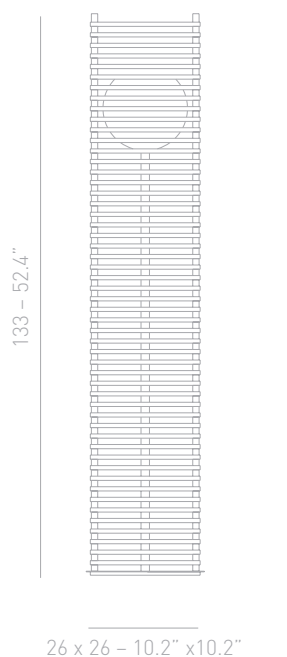

code **AP KOSHI**
 watt 1 x max 100 w
 bulbs/ilcos HDG (78) 
 socket 1 x R7s
 marks **CE**   **ADA**

code **SP KOSHI G**
 watt 2 x max 100 w
 bulbs/ilcos HSGST/C/UB 
 socket 2 x E27
 marks **CE**  

rosone - canopy
 Ø 11.7 - 4.6"
 H 2.4 - 0.9"

code **SP KOSHI P**
 watt 1 x max 40 w
 bulbs/ilcos HSGST/C/UB 
 socket 1 x G9
 marks **CE**  

rosone - canopy
 14 x 14 x H 2.5
 5.5" x 5.5" x H 1"

code **SP KOSHI M**
 watt 1 x max 100 w
 bulbs/ilcos HSGST/C/UB 
 socket 1 x E27
 marks **CE**  

rosone - canopy
 16 x 16 x H 3
 6.3" x 6.3" x H 1.2"

code **LT KOSHI P**
 watt 1 x max 40 w
 bulbs/ilcos HSGST/C/UB 
 socket 1 x G9
 marks **CE**  

code **PT KOSHI**
 watt 1 x max 150 w
 bulbs/ilcos HSGST/C/UB 
 socket 1 x E27
 marks **CE**   