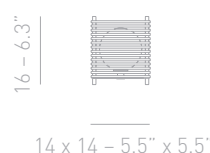

code **LT KOSHI P**
watt 1 x max 40 w
bulbs/ilcos HSGST/C/UB
socket 1 x G9
marks **CE**