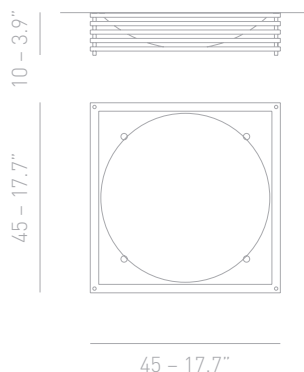

KOSHI

code **PL KOSHI**
watt 1 x max 150 w
bulbs/ilcos HDG (118)
socket 1 x R7s
marks **CE**