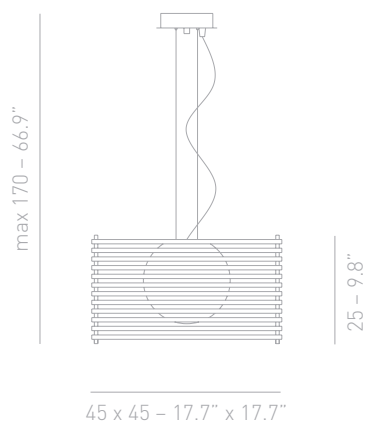

code **AP KOSHI**
 watt 1 x max 100 w
 bulbs/ilcos HDG (78) 
 socket 1 x R7s
 marks **CE**   **ADA**

code **SP KOSHI G**
 watt 2 x max 100 w
 bulbs/ilcos HSGST/C/UB 
 socket 2 x E27
 marks **CE**  

rosone - canopy
 Ø 11.7 - 4.6"
 H 2.4 - 0.9"

code **SP KOSHI P**
 watt 1 x max 40 w
 bulbs/ilcos HSGST/C/UB 
 socket 1 x G9
 marks **CE**  

rosone - canopy
 14 x 14 x H 2.5
 5.5" x 5.5" x H 1"

code **SP KOSHI M**
 watt 1 x max 100 w
 bulbs/ilcos HSGST/C/UB 
 socket 1 x E27
 marks **CE**  

rosone - canopy
 16 x 16 x H 3
 6.3" x 6.3" x H 1.2"

code **LT KOSHI P**
 watt 1 x max 40 w
 bulbs/ilcos HSGST/C/UB 
 socket 1 x G9
 marks **CE**  

code **PT KOSHI**
 watt 1 x max 150 w
 bulbs/ilcos HSGST/C/UB 
 socket 1 x E27
 marks **CE**   