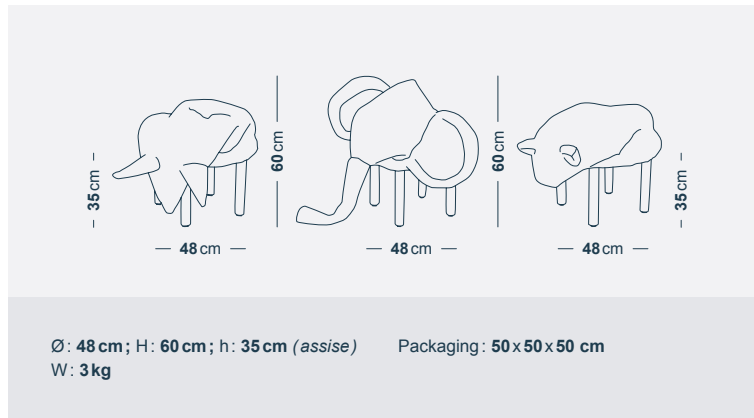

DIMENSIONS & WEIGHTS

TECHNICAL SPECIFICATIONS

- Environment : indoor
- Removable cover
- Dry cleaning
- Made in Europe
(*Czech Republic*)

COLOURS & MATERIALS

- Wool, nylon, polyester, wood, steel, foam

FIN
FEBRIK SUMMIT
STREAM