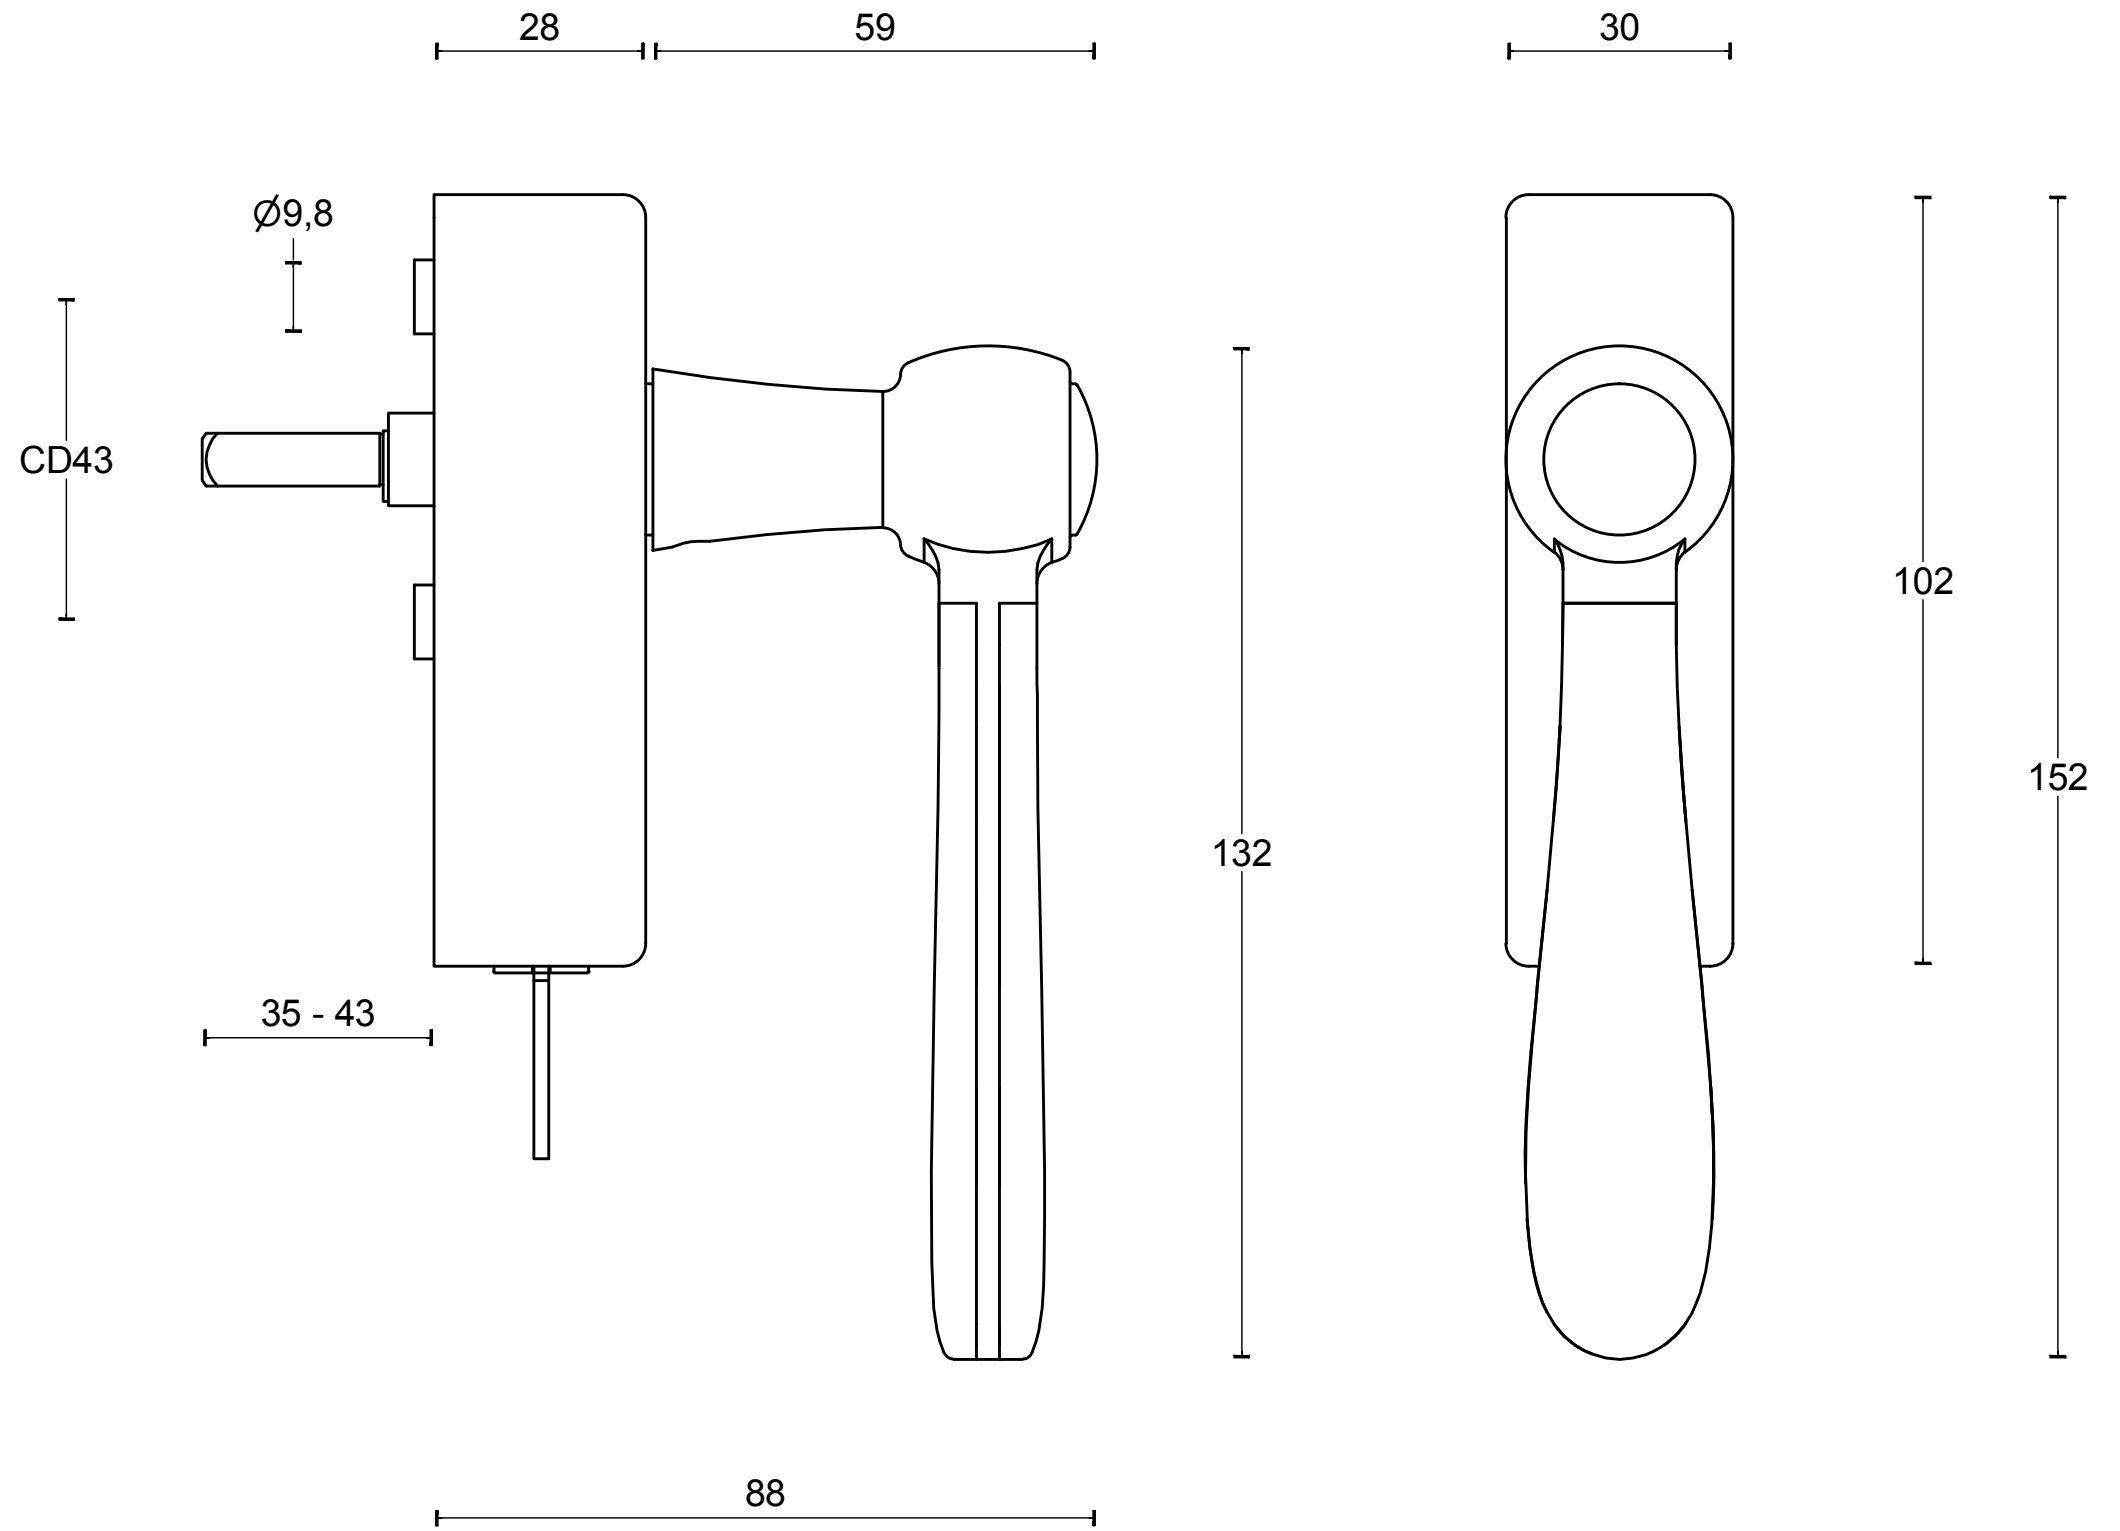

LZ100-DKLOCK-O

locking tilt and turn
window handle
stainless steel or brass

FORMANI®		Part number:	
		Description:	
Doc no.:	3403D020 LZ100-DKLOCK-O V01.dwg	LZ100-DKLOCK-O	Format:
Drawn by:	Christian Brimbois		Creation date:
FORMANI HOLLAND B.V. EUROPALAAN 12 6199 AB MAASTRICHT-AIRPORT NL T +31 (0)43 308 90 00 INFO@FORMANI.COM FORMANI.COM		A3	