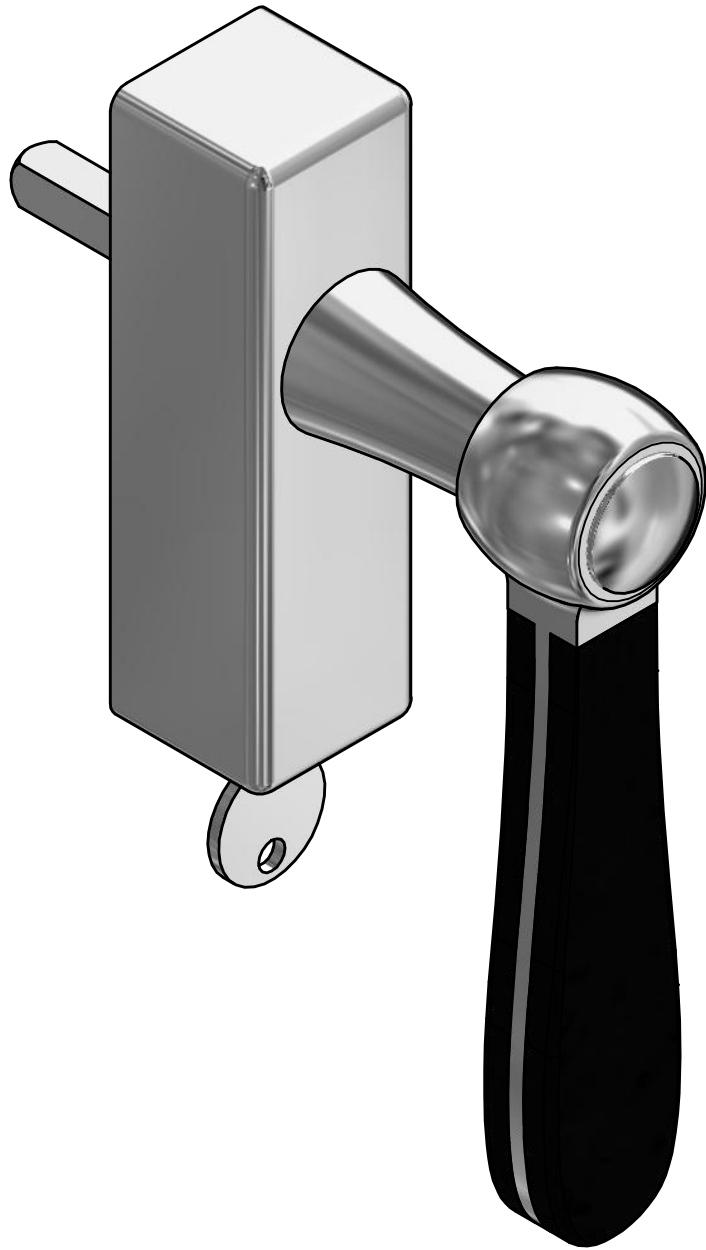

LZ100-DKLOCK-O

locking tilt and turn
window handle
stainless steel or brass

FORMANI®		Part number:	
		Description:	
Doc no.:	3403D020 LZ100-DKLOCK-O V01.dwg	LZ100-DKLOCK-O	Format:
Drawn by:	Christian Brimbois		Creation date:
FORMANI HOLLAND B.V. EUROPALAAN 12 6199 AB MAASTRICHT-AIRPORT NL T +31 (0)43 308 90 00 INFO@FORMANI.COM FORMANI.COM		A3	