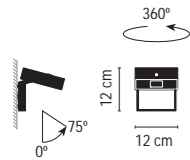

7940-03

LED

Alpha

Design by Ramos & Bassols.

7940.

Soft white lacquer and soft black lacquer /
Lacado soft blanco y lacado soft negro.
1x LED 3W 700mA

Surface / Superficie

7940-04.