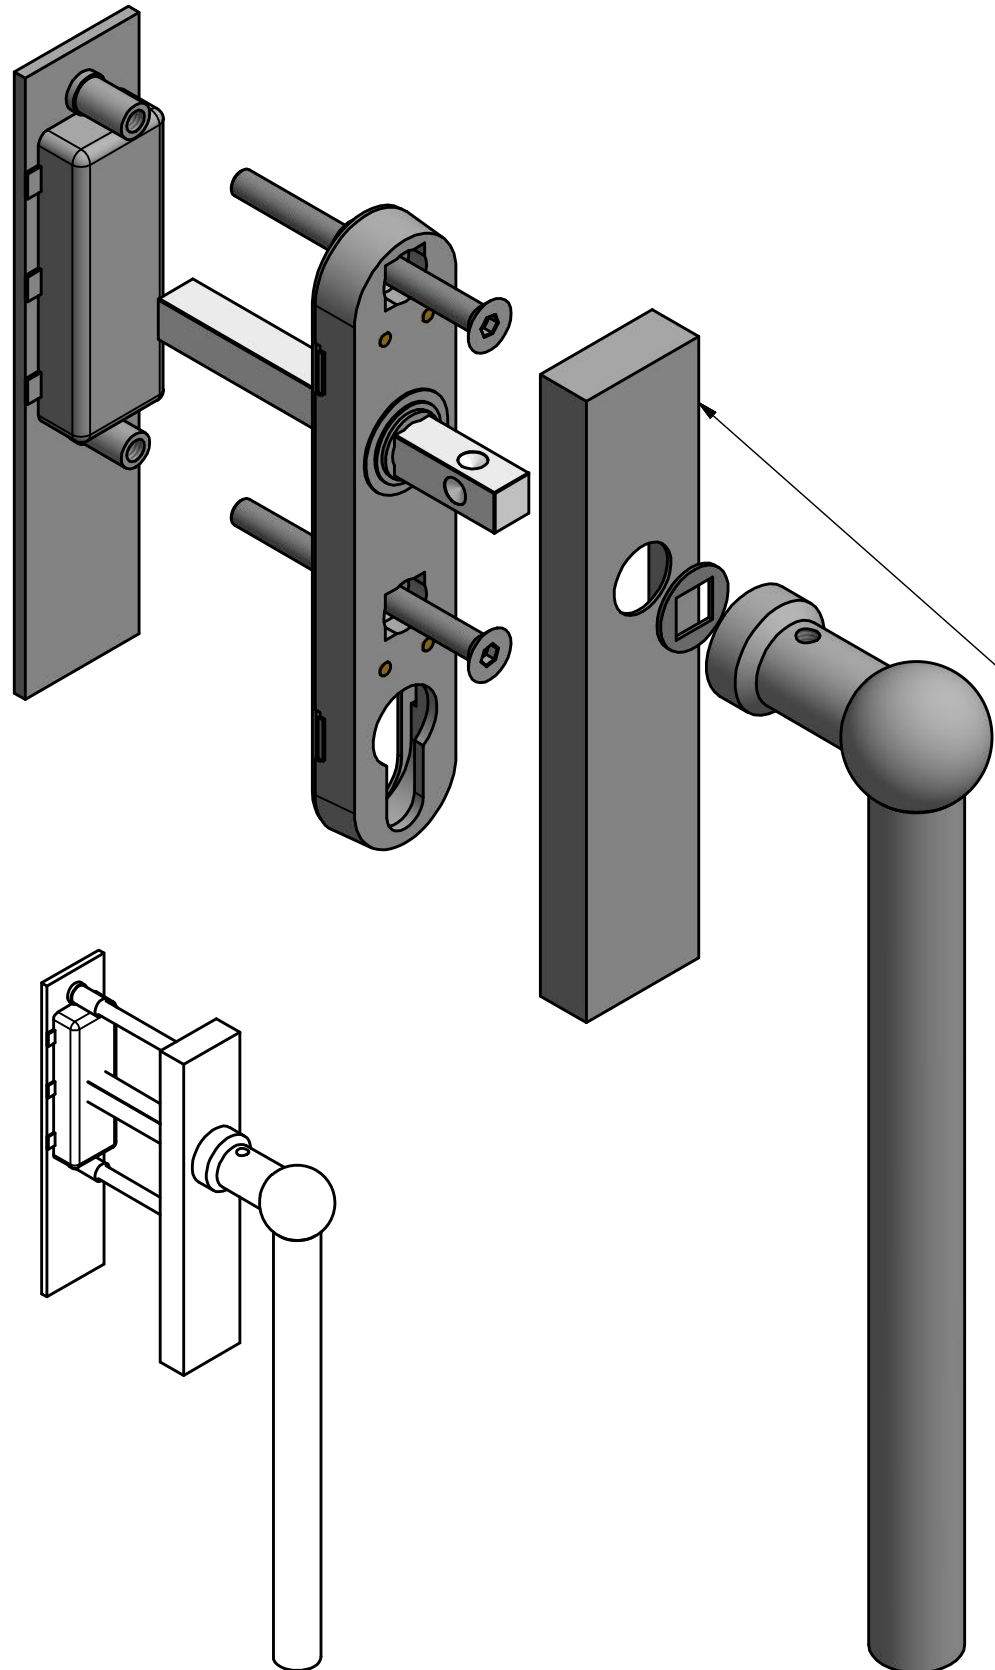

FV230

single solid internal lift-up
sliding door handle with
external flush pull
stainless steel

FORMANI®		Part number:	
		FV230	
Doc no.: 1501Z085 FV230 V01.dwg		A3	Format:
Drawn by: Christian Brimbois	Creation date: 31-8-2017		
FORMANI HOLLAND B.V. EUROPALAAN 12 6199 AB MAASTRICHT-AIRPORT NL T +31 (0)43 308 90 00 INFO@FORMANI.COM FORMANI.COM			