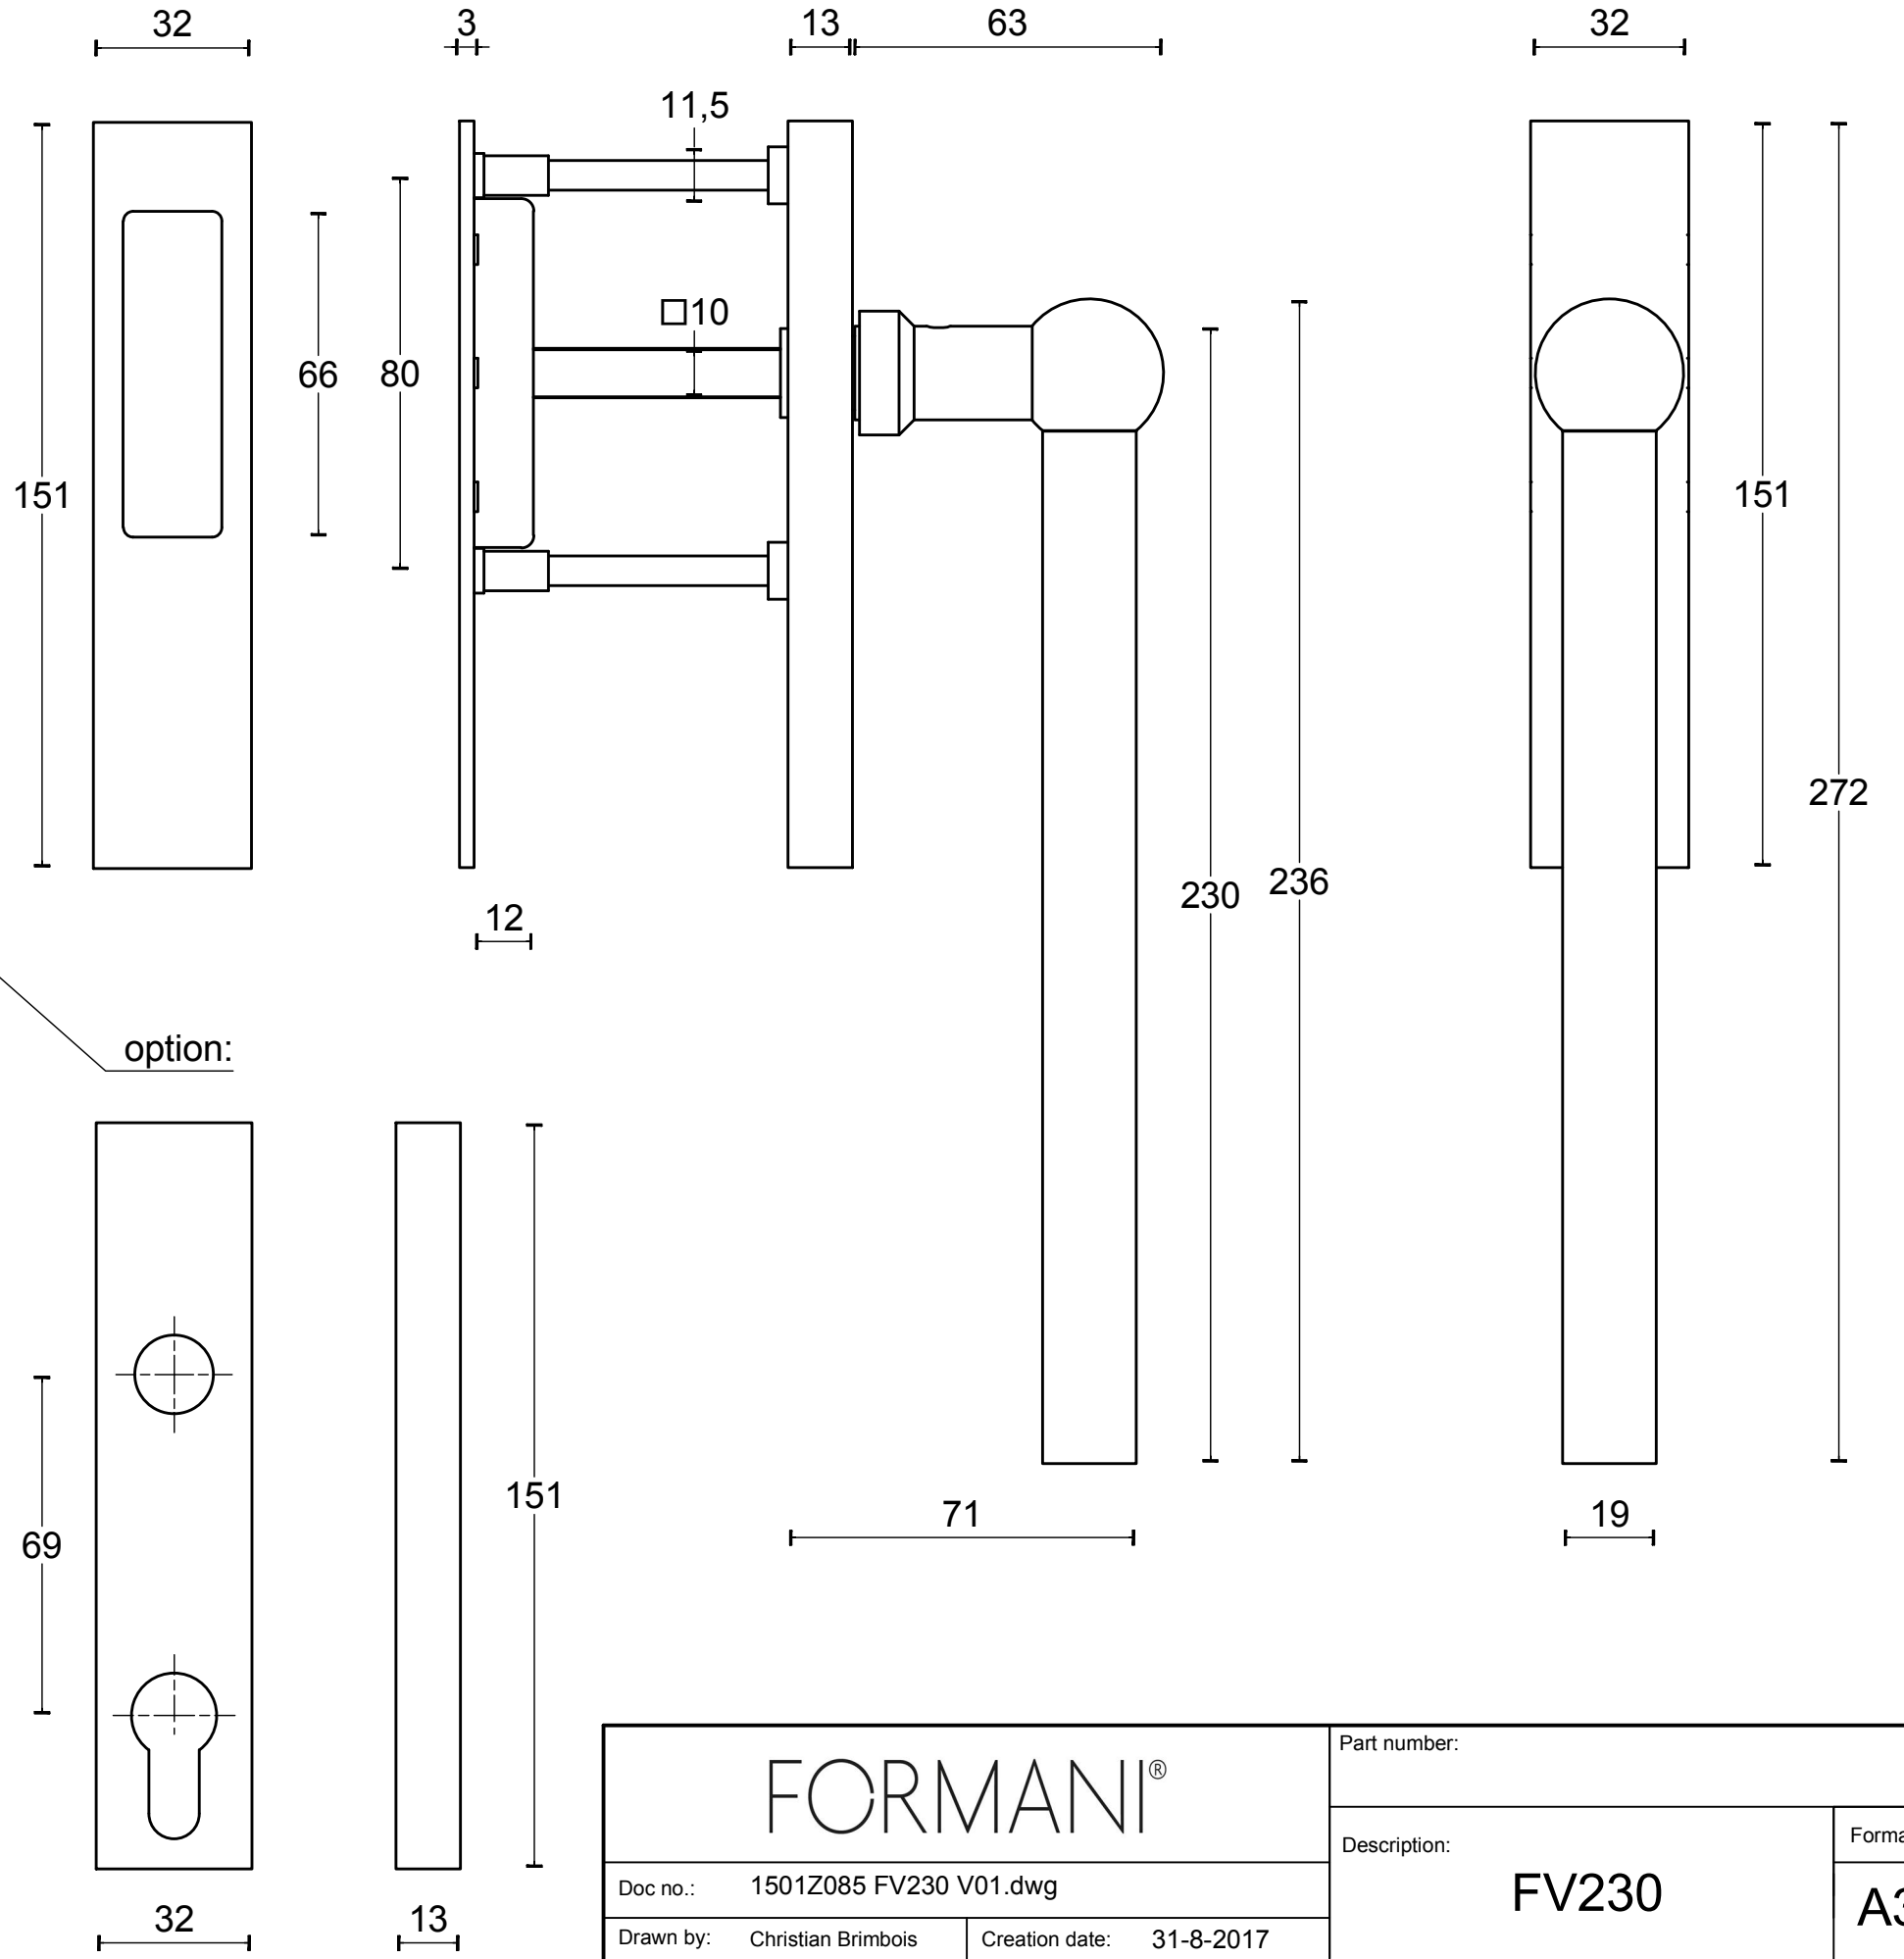

FV230

single solid internal lift-up
sliding door handle with
external flush pull
stainless steel

FORMANI®		Part number:	
		FV230	
Doc no.: 1501Z085 FV230 V01.dwg		A3	Format:
Drawn by: Christian Brimbois	Creation date: 31-8-2017		
FORMANI HOLLAND B.V. EUROPALAAN 12 6199 AB MAASTRICHT-AIRPORT NL T +31 (0)43 308 90 00 INFO@FORMANI.COM FORMANI.COM			