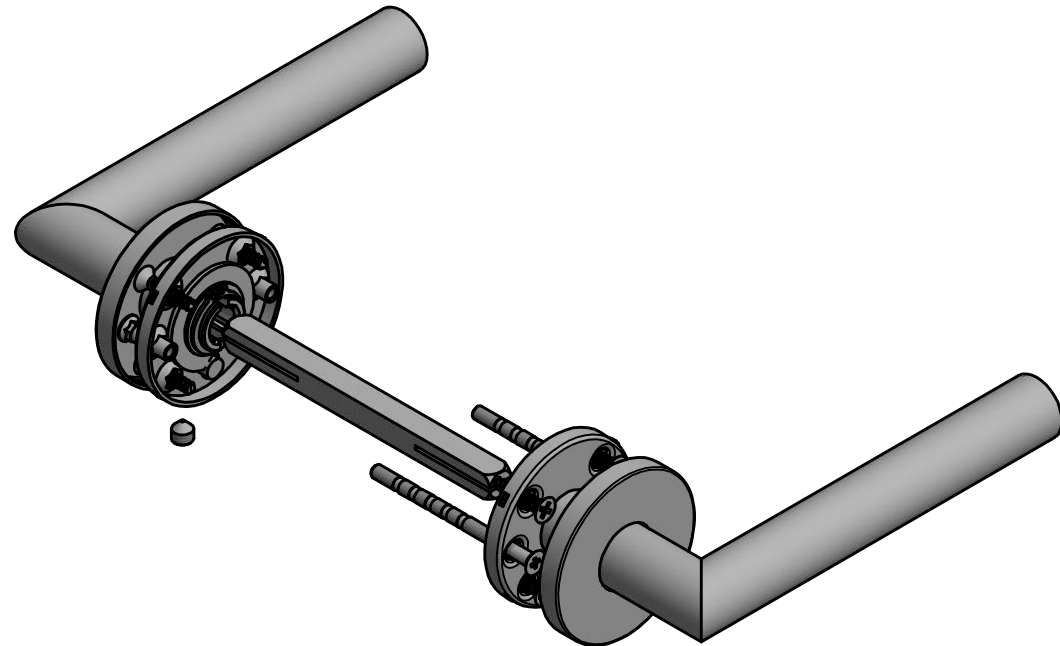

# LBII-19

sprung lever handle attached to rose  
with stainless steel sub-rose  
stainless steel

6

52

52

65

19

135

38

151

EN 1906: 2012  
37-0030B  
SKG .0338.8049.ENG  
door thickness 38 - 45 mm

FORMANI®		Part number:	
		Description: <b>LBII-19</b>	
Doc no.: 1501D142 LB-II 19 V01.dwg	Drawn by: Christian Brimbois	Creation date: 13-4-2016	Format: <b>A3</b>
FORMANI HOLLAND B.V. EUROPALAAN 12 6199 AB MAASTRICHT-AIRPORT NL T +31 (0)43 308 90 00 INFO@FORMANI.COM FORMANI.COM			