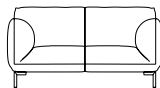

# Joy

angeletti ruzza design

Divano. Struttura in legno ricoperta in poliuretano indeformabile e fodera in fibra di poliestere. Spalliera e seduta in poliuretano indeformabile e dacron. Rivestimento sfoderabile.

*Sofa. Wooden frame covered with non-deformable polyurethane foam with synthetic lining. Back and seat cushions made of non-deformable polyurethane foam with synthetic lining. Removable covers.*

ART. DJY 160

L/W 160 H 83 P/D 98  
W 63" H 32,7" D 38,6"

ART. DJY 190

L/W 190 H 83 P/D 98  
W 74,8" H 32,7" D 38,6"

ART. DJY 220

L/W 220 H 83 P/D 98  
W 86,6" H 32,7" D 38,6"

ART. DJY 250

L/W 250 H 83 P/D 98  
W 98,4" H 32,7" D 38,6"