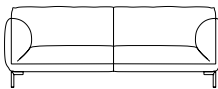

*Sofa. Wooden frame covered with non-deformable polyurethane foam with synthetic lining. Back and seat cushions made of non-deformable polyurethane foam with synthetic lining. Removable covers.*

ART. DJY 160

L/W 160 H 83 P/D 98  
W 63" H 32,7" D 38,6"

ART. DJY 190

L/W 190 H 83 P/D 98  
W 74,8" H 32,7" D 38,6"

ART. DJY 220

L/W 220 H 83 P/D 98  
W 86,6" H 32,7" D 38,6"

ART. DJY 250

L/W 250 H 83 P/D 98  
W 98,4" H 32,7" D 38,6"