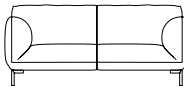

# Joy

angeletti ruzza design

Divano. Struttura in legno ricoperta in poliuretano indeformabile e fodera in fibra di poliestere. Spalliera e seduta in poliuretano indeformabile e dacron. Rivestimento sfoderabile.

*Sofa. Wooden frame covered with non-deformable polyurethane foam with synthetic lining. Back and seat cushions made of non-deformable polyurethane foam with synthetic lining. Removable covers.*

ART. DJY 160

L/W 160 H 83 P/D 98  
W 63" H 32,7" D 38,6"

ART. DJY 190

L/W 190 H 83 P/D 98  
W 74,8" H 32,7" D 38,6"

ART. DJY 220

L/W 220 H 83 P/D 98  
W 86,6" H 32,7" D 38,6"

ART. DJY 250

L/W 250 H 83 P/D 98  
W 98,4" H 32,7" D 38,6"