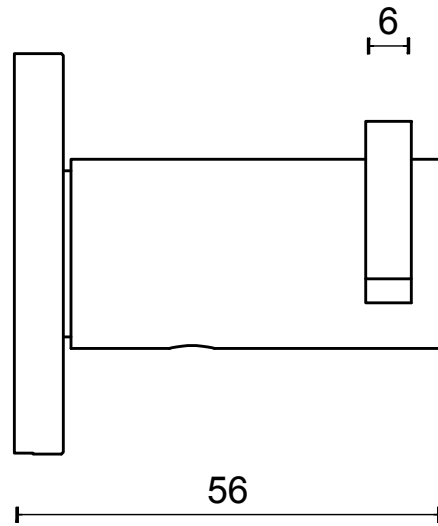

TENSE BB101 solid unsprung lever handle on rose satin black

Productgroup: lever handles
Collection: TENSE by BERTRAM BEERBAUM
Designer: Bertram Beerbaum
Finish: satin black RAL9004
Unit: pair
Article code: 3301D022NMXX0

TENSE BB101 G

lever handle
stainless steel

6
49

53

FORMANI®		Part number:	
		Description:	
Doc no.:	3301D002 TENSE BB101G V01.dwg	TENSE BB101 G	Format:
Drawn by:	Christian Brimbois		Creation date:
FORMANI HOLLAND B.V. EUROPALAAN 12 6199 AB MAASTRICHT-AIRPORT NL T +31 (0)43 308 90 00 INFO@FORMANI.COM FORMANI.COM			