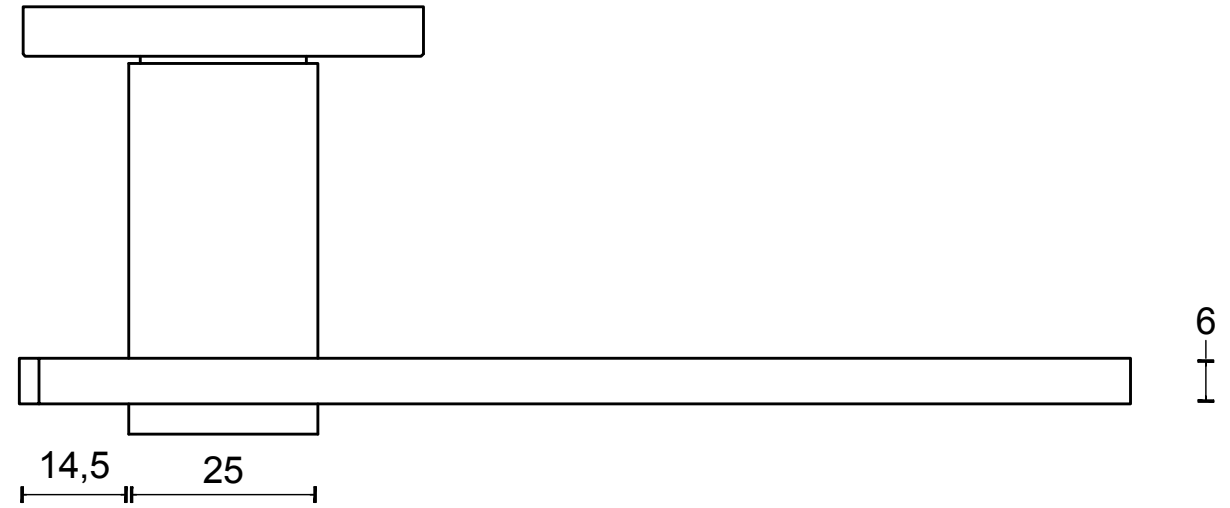

TENSE BB101 solid unsprung lever handle on rose satin black

Productgroup: lever handles
Collection: TENSE by BERTRAM BEERBAUM
Designer: Bertram Beerbaum
Finish: satin black RAL9004
Unit: pair
Article code: 3301D022NMXX0

TENSE BB101 G

lever handle
stainless steel

6
49

53

FORMANI®		Part number:	
		Description:	
Doc no.:	3301D002 TENSE BB101G V01.dwg	TENSE BB101 G	Format:
Drawn by:	Christian Brimbois		Creation date:
FORMANI HOLLAND B.V. EUROPALAAN 12 6199 AB MAASTRICHT-AIRPORT NL T +31 (0)43 308 90 00 INFO@FORMANI.COM FORMANI.COM			