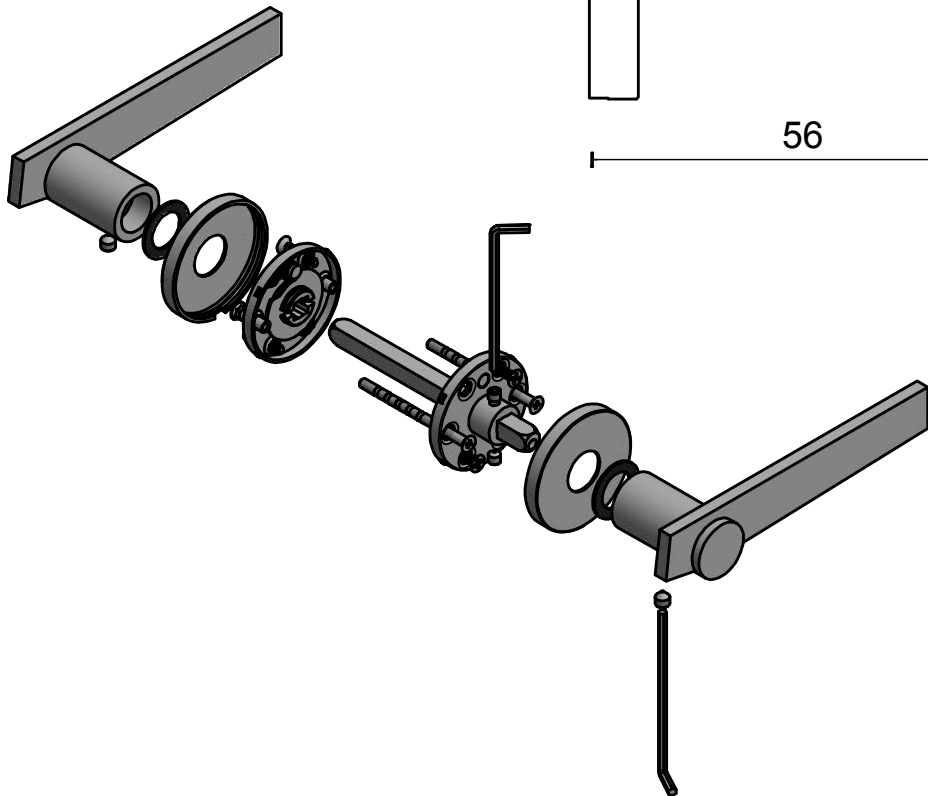

TENSE BB101 solid unsprung lever handle on rose satin black

Productgroup: lever handles
Collection: TENSE by BERTRAM BEERBAUM
Designer: Bertram Beerbaum
Finish: satin black RAL9004
Unit: pair
Article code: 3301D022NMXX0

TENSE BB101 G

lever handle
stainless steel

6
49

53

FORMANI®		Part number:	
		Description:	
Doc no.:	3301D002 TENSE BB101G V01.dwg	TENSE BB101 G	Format:
Drawn by:	Christian Brimbois		Creation date:
FORMANI HOLLAND B.V. EUROPALAAN 12 6199 AB MAASTRICHT-AIRPORT NL T +31 (0)43 308 90 00 INFO@FORMANI.COM FORMANI.COM			