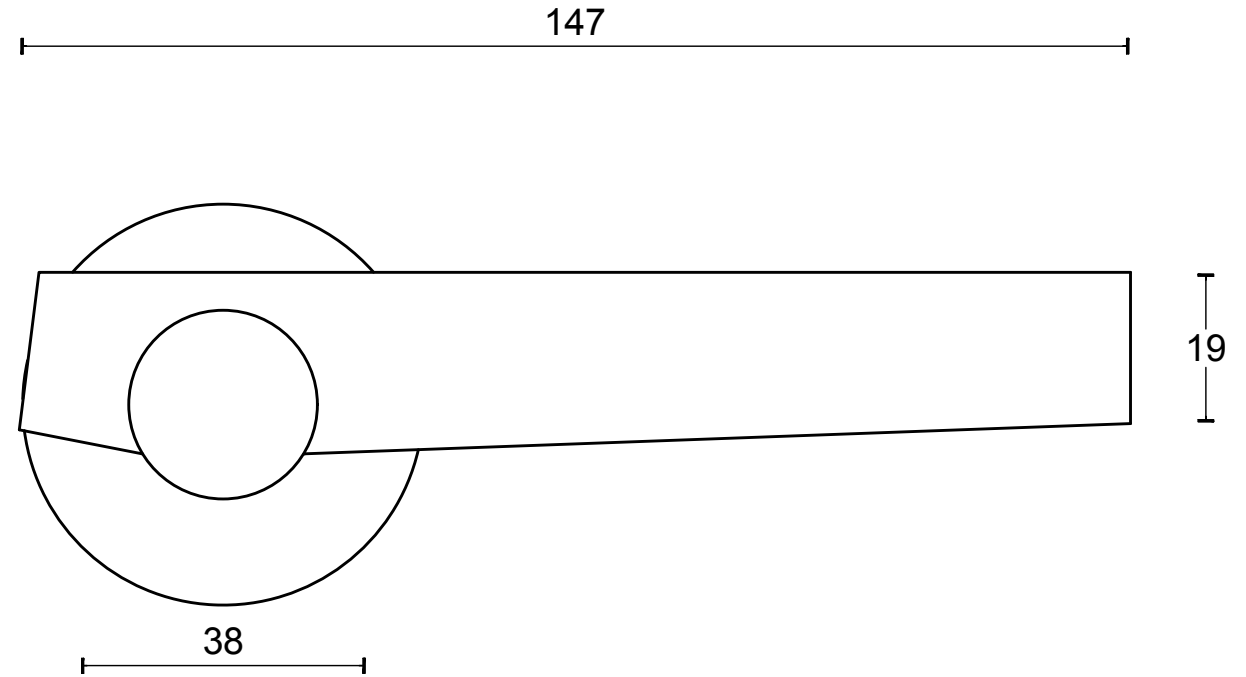

TENSE BB101 solid unsprung lever handle on rose satin black

Productgroup: lever handles
Collection: TENSE by BERTRAM BEERBAUM
Designer: Bertram Beerbaum
Finish: satin black RAL9004
Unit: pair
Article code: 3301D022NMXX0

TENSE BB101 G

lever handle
stainless steel

6
49

53

FORMANI®		Part number:	
		Description:	
Doc no.:	3301D002 TENSE BB101G V01.dwg	TENSE BB101 G	Format:
Drawn by:	Christian Brimbois		Creation date:
FORMANI HOLLAND B.V. EUROPALAAN 12 6199 AB MAASTRICHT-AIRPORT NL T +31 (0)43 308 90 00 INFO@FORMANI.COM FORMANI.COM			