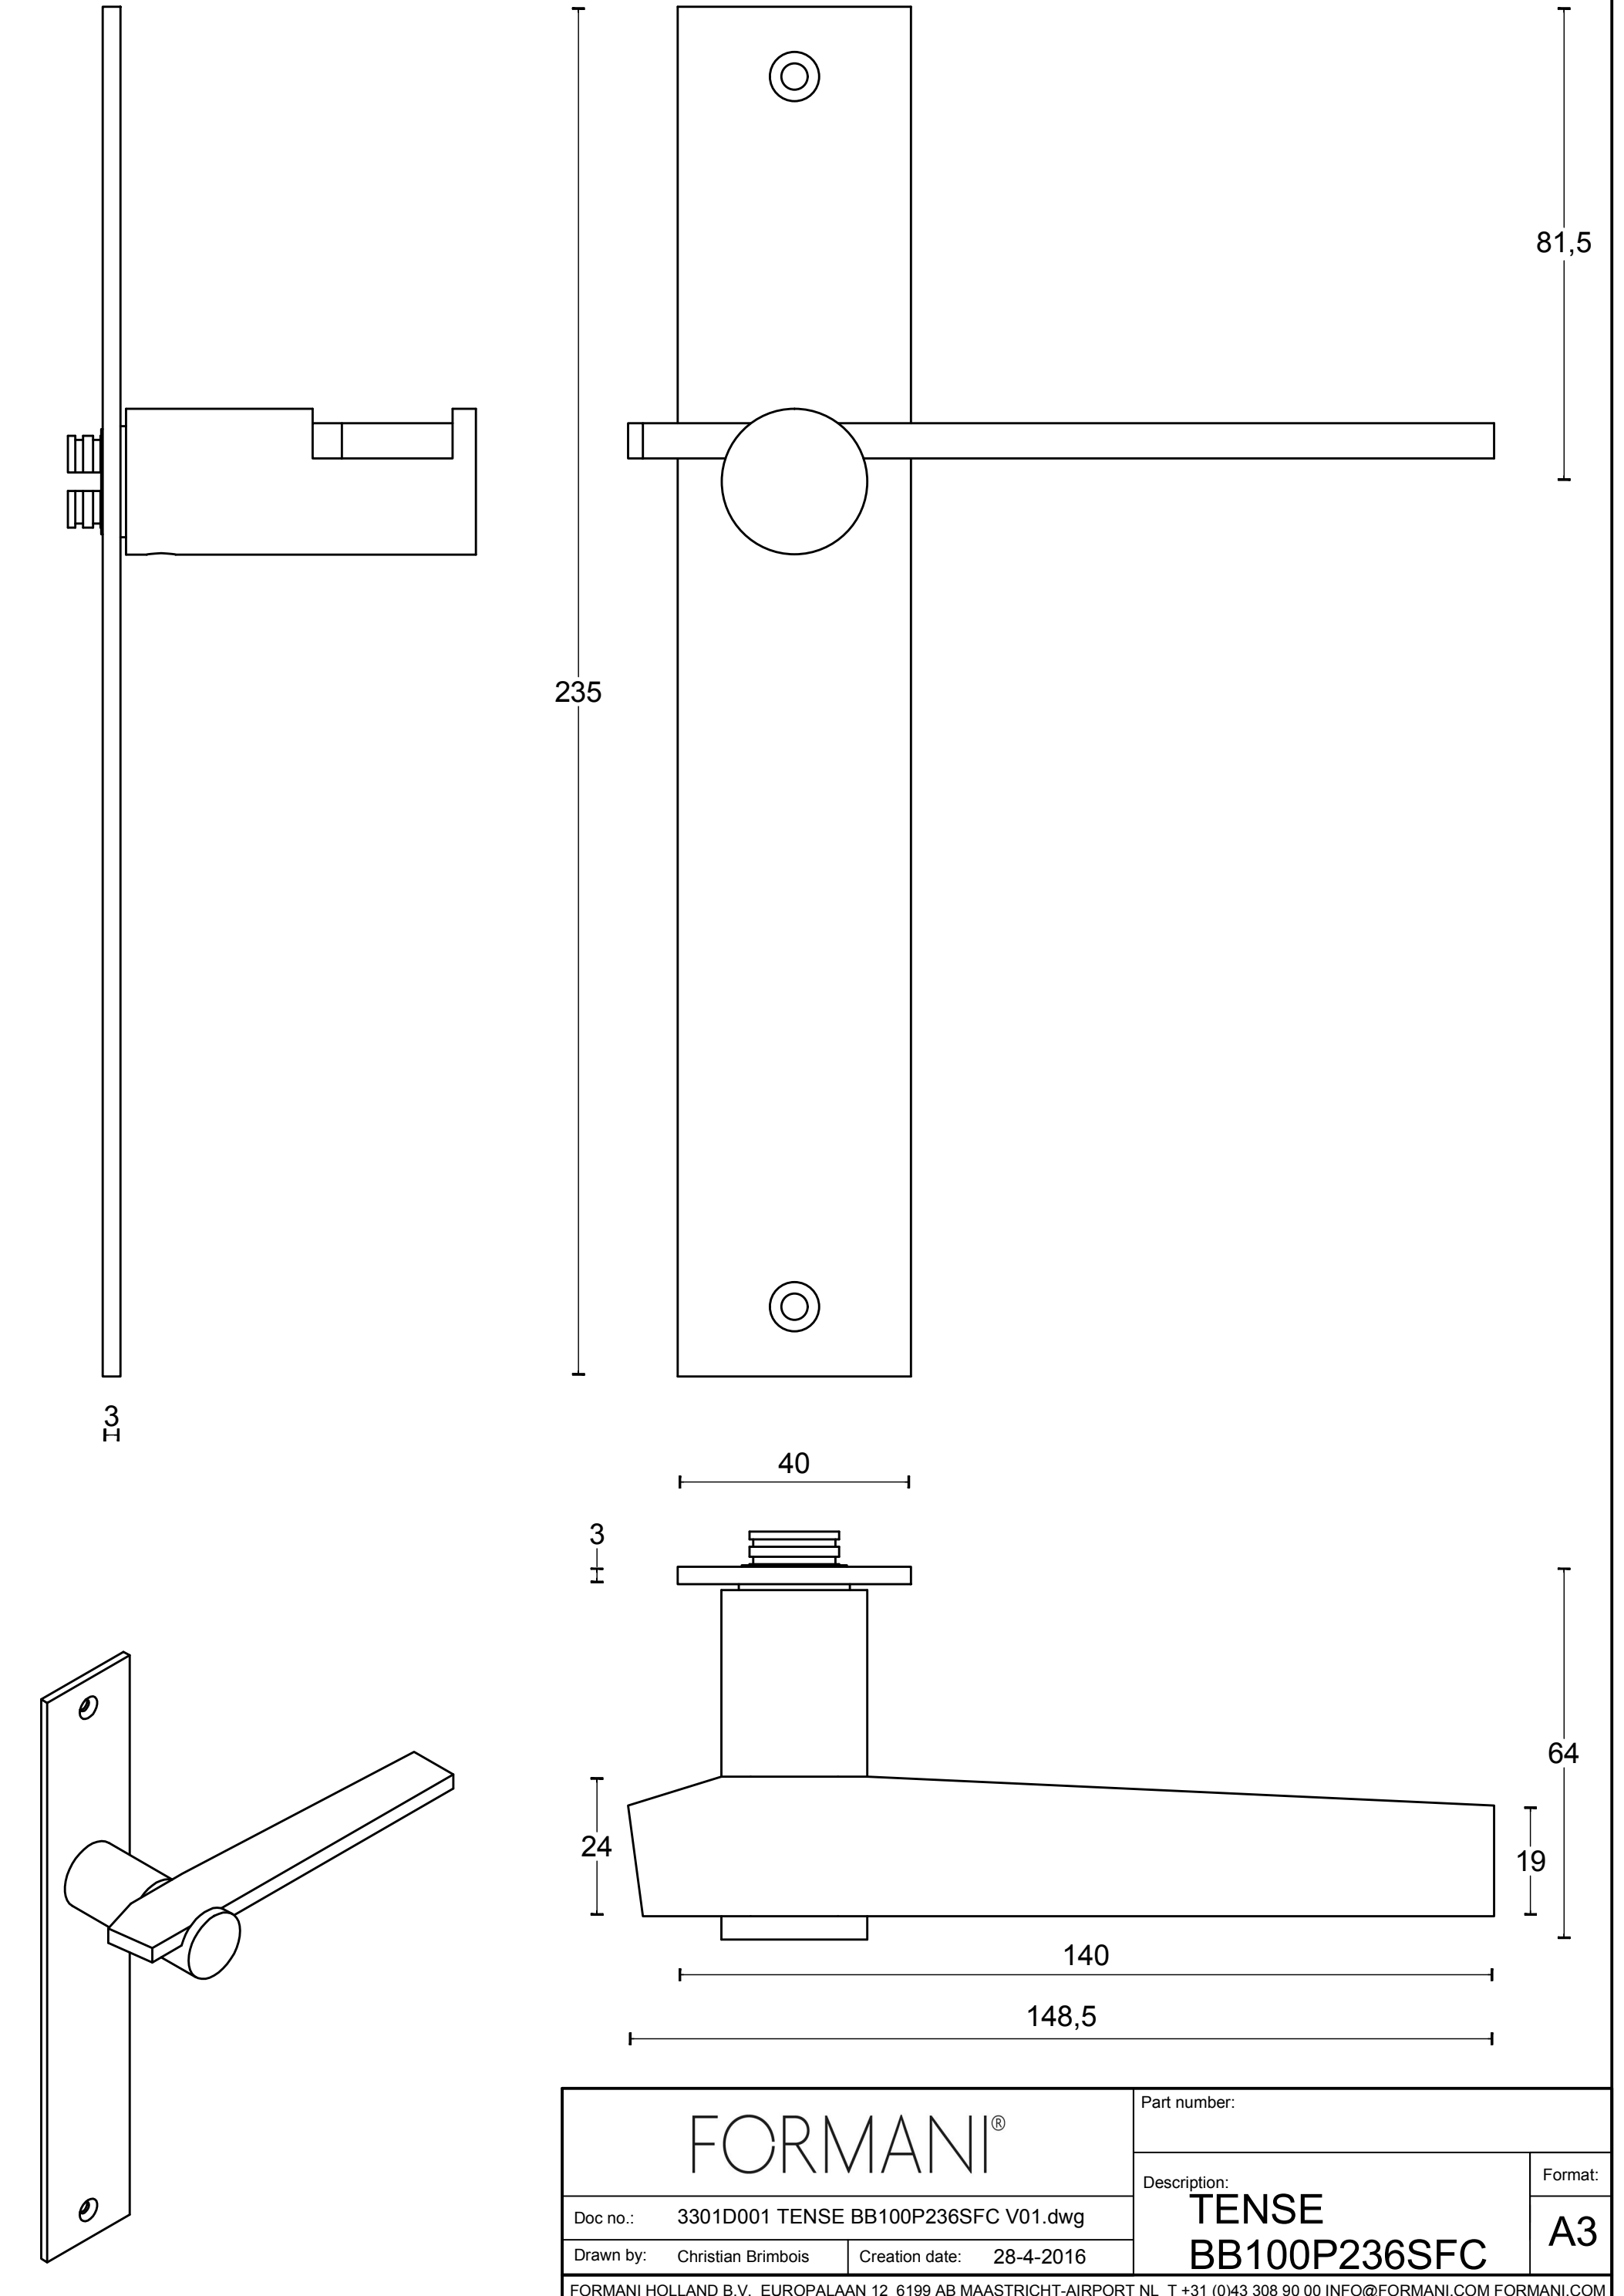

## TENSE BB100P236SFC solid unsprung lever handle on plate blank satin stainless steel

Productgroup: lever handles  
Collection: TENSE by BERTRAM BEERBAUM  
Designer: Bertram Beerbaum  
Finish: satin stainless steel  
Unit: pair  
Article code: 3301D021INXX0F

<h1>FORMANI®</h1>		Part number:	
		Description:	
Doc no.:	3301D001 TENSE BB100P236SFC V01.dwg	<h2>TENSE</h2> <h2>BB100P236SFC</h2>	Format:
Drawn by:	Christian Brimbois		Creation date:
FORMANI HOLLAND B.V. EUROPALAAN 12 6199 AB MAASTRICHT-AIRPORT NL T +31 (0)43 308 90 00 INFO@FORMANI.COM FORMANI.COM			