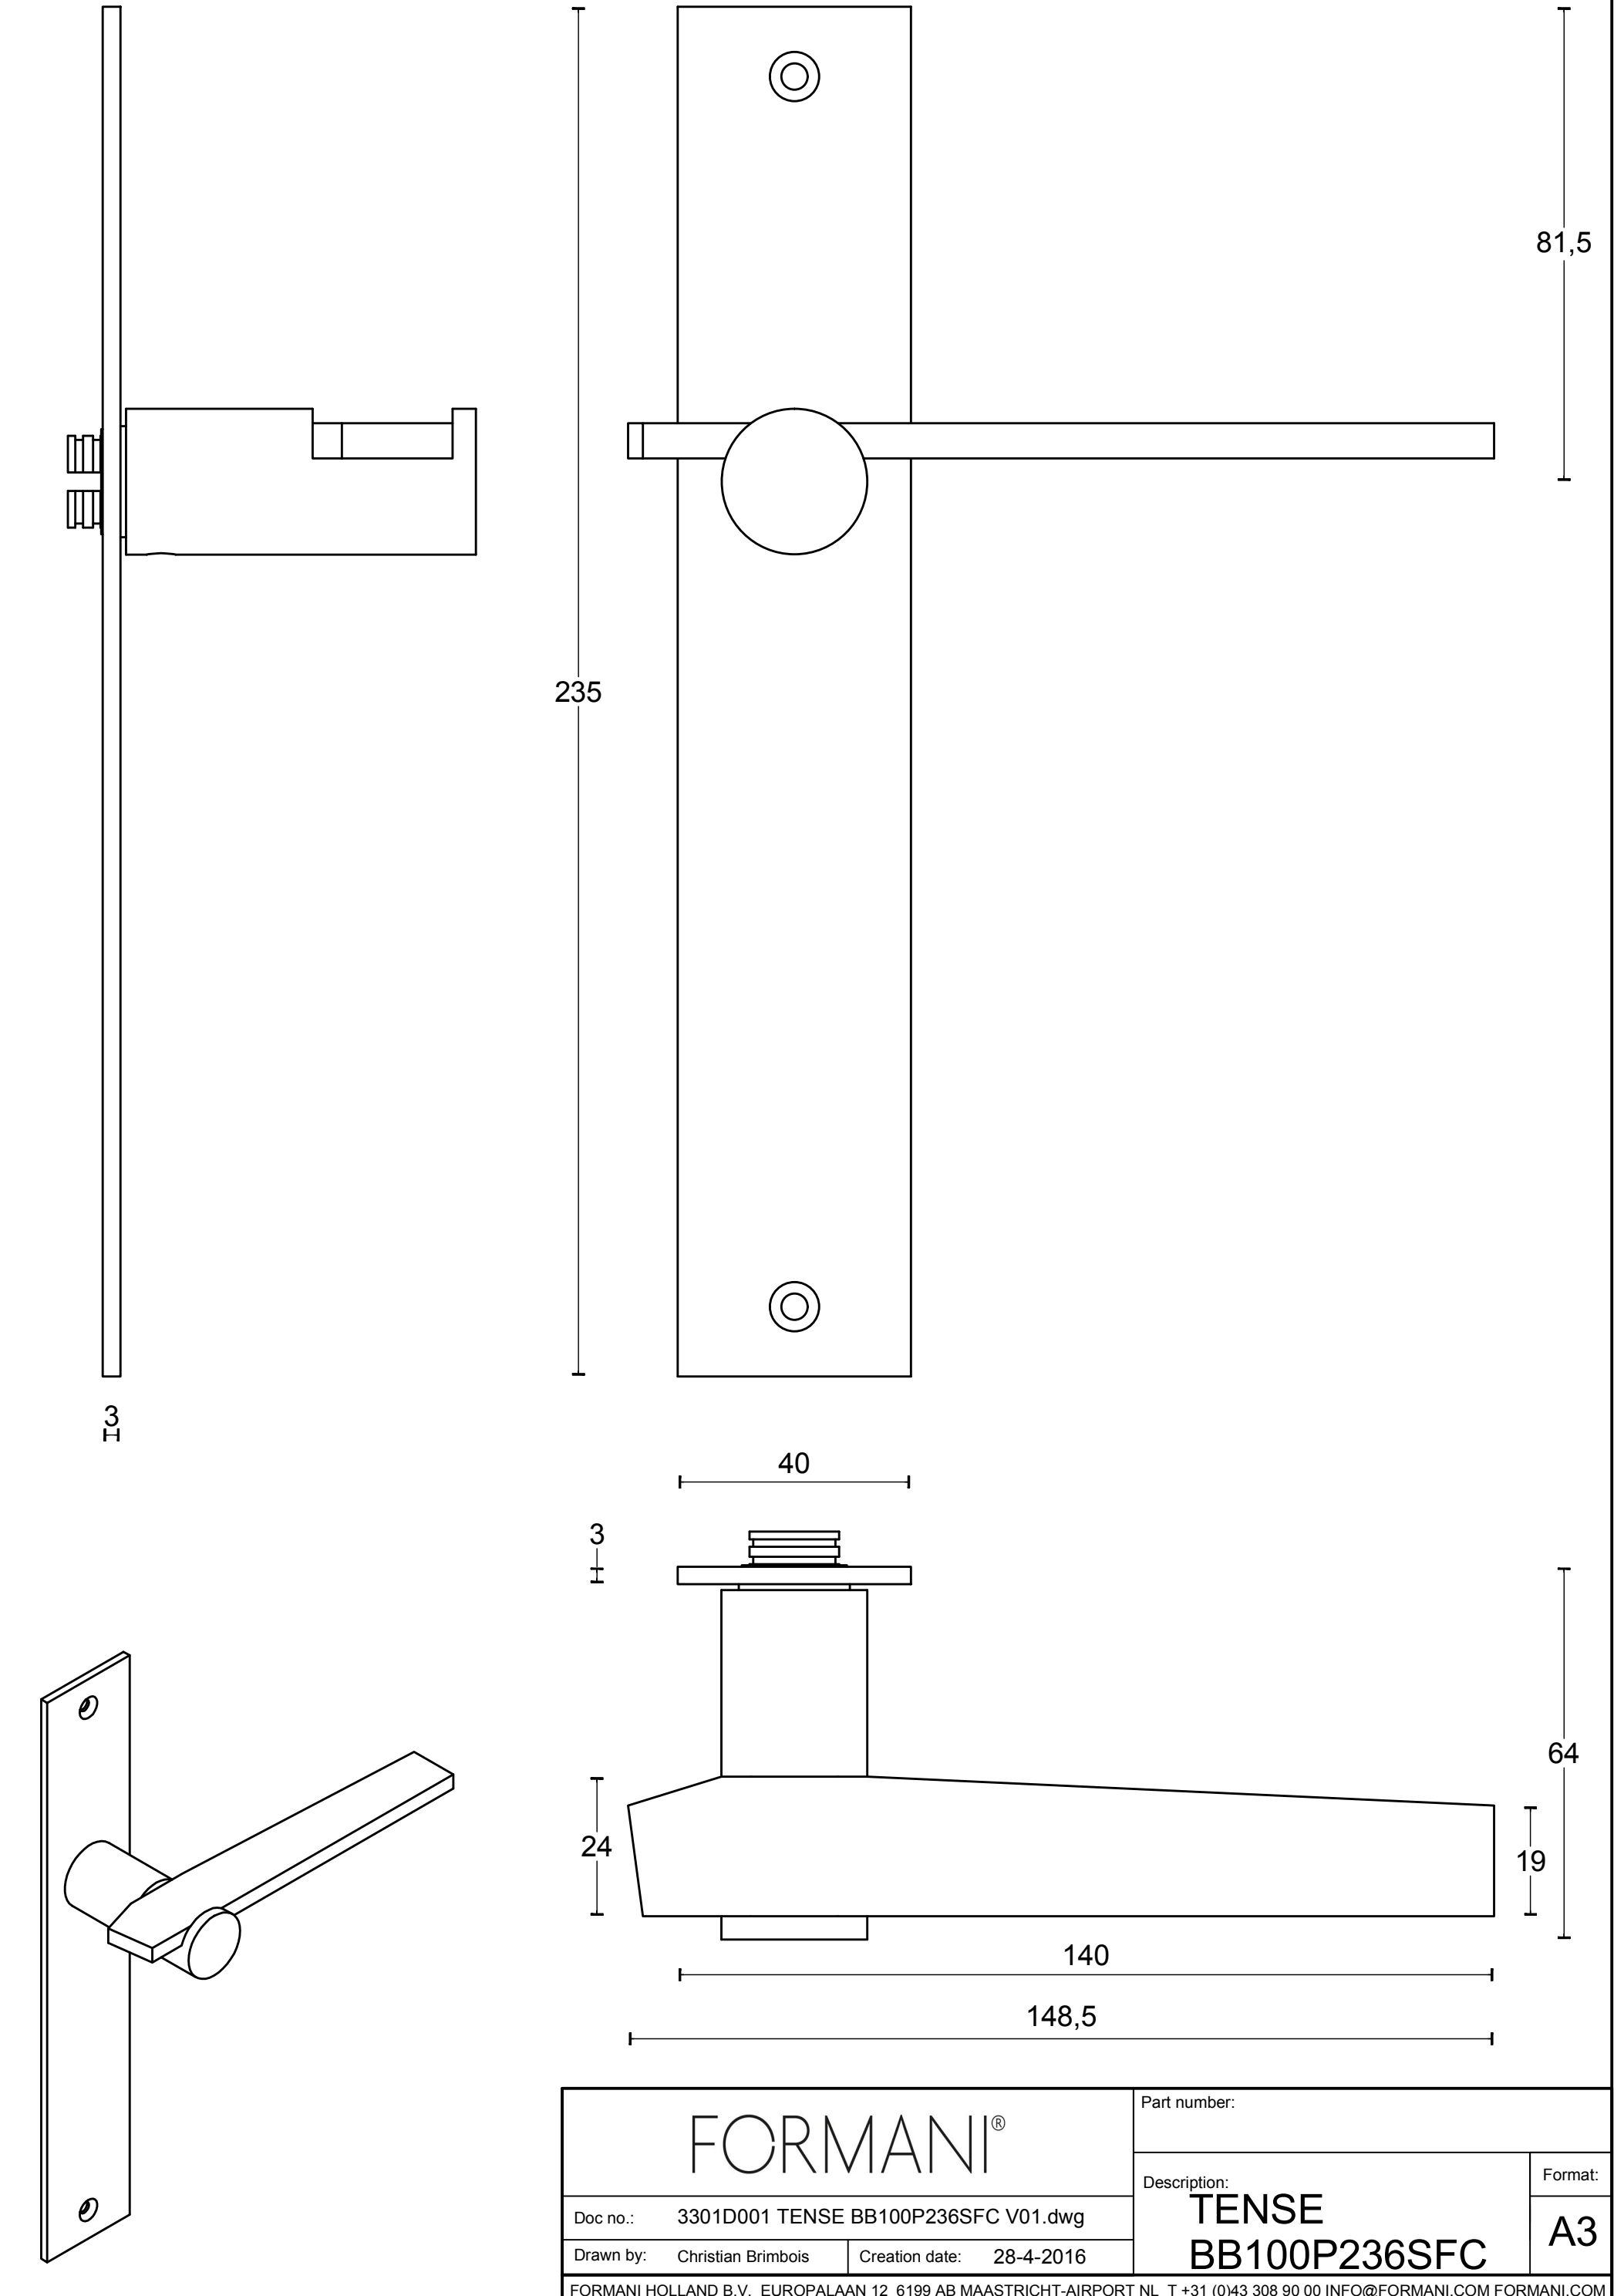

TENSE BB100P236SFC solid unsprung lever handle on plate blank satin black

Productgroup: lever handles
Collection: TENSE by BERTRAM BEERBAUM
Designer: Bertram Beerbaum
Finish: satin black RAL9004
Unit: pair
Article code: 3301D021NMXX0F

<h1>FORMANI®</h1>		Part number:	
		Description:	
Doc no.:	3301D001 TENSE BB100P236SFC V01.dwg	<h2>TENSE</h2> <h2>BB100P236SFC</h2>	Format:
Drawn by:	Christian Brimbois		Creation date:
FORMANI HOLLAND B.V. EUROPALAAN 12 6199 AB MAASTRICHT-AIRPORT NL T +31 (0)43 308 90 00 INFO@FORMANI.COM FORMANI.COM			