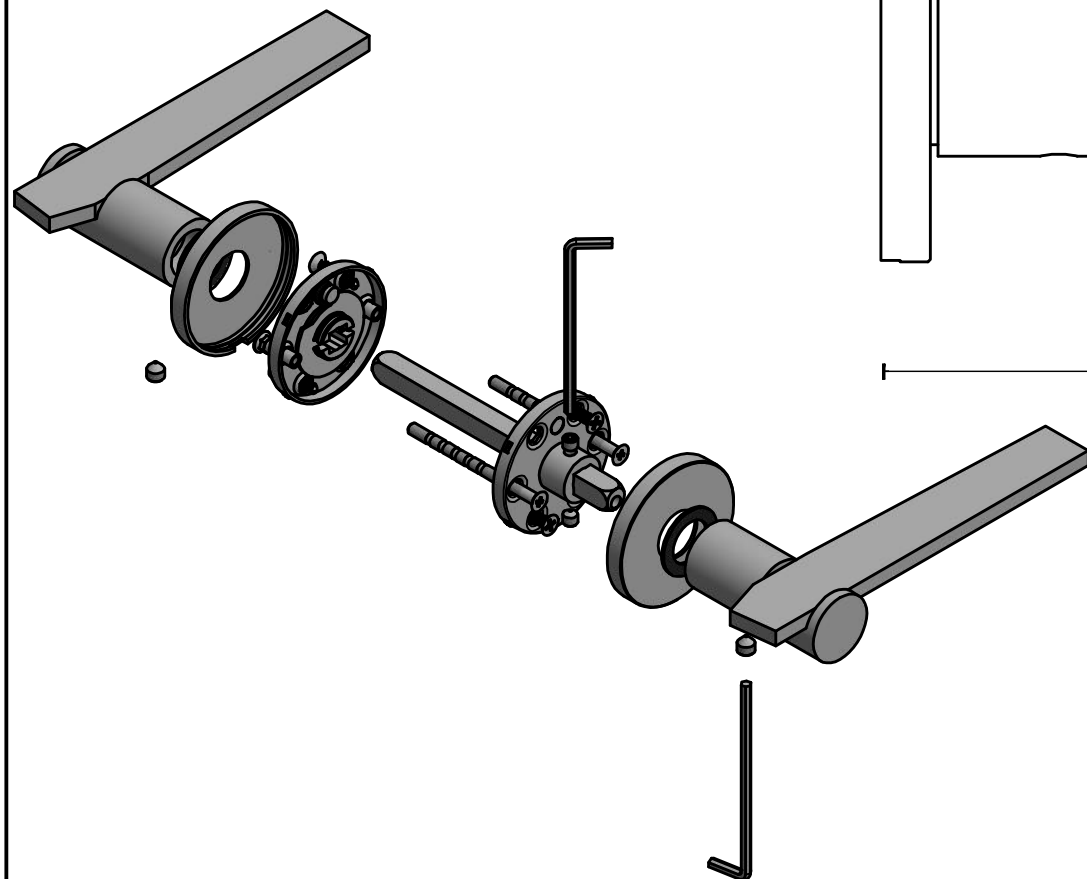

## TENSE BB100 solid unsprung lever handle on rose satin black

Productgroup: lever handles  
Collection: TENSE by BERTRAM BEERBAUM  
Designer: Bertram Beerbaum  
Finish: satin black RAL9004  
Unit: pair  
Article code: 3301D021NMXX0

# TENSE BB100 G

lever handle  
stainless steel

FORMANI®		Part number:	
		Description:	
Doc no.:	3301D001 TENSE BB100G V01.dwg	TENSE BB100 G	Format:
Drawn by:	Christian Brimbois		Creation date:
FORMANI HOLLAND B.V. EUROPALAAN 12 6199 AB MAASTRICHT-AIRPORT NL T +31 (0)43 308 90 00 INFO@FORMANI.COM FORMANI.COM		A3	