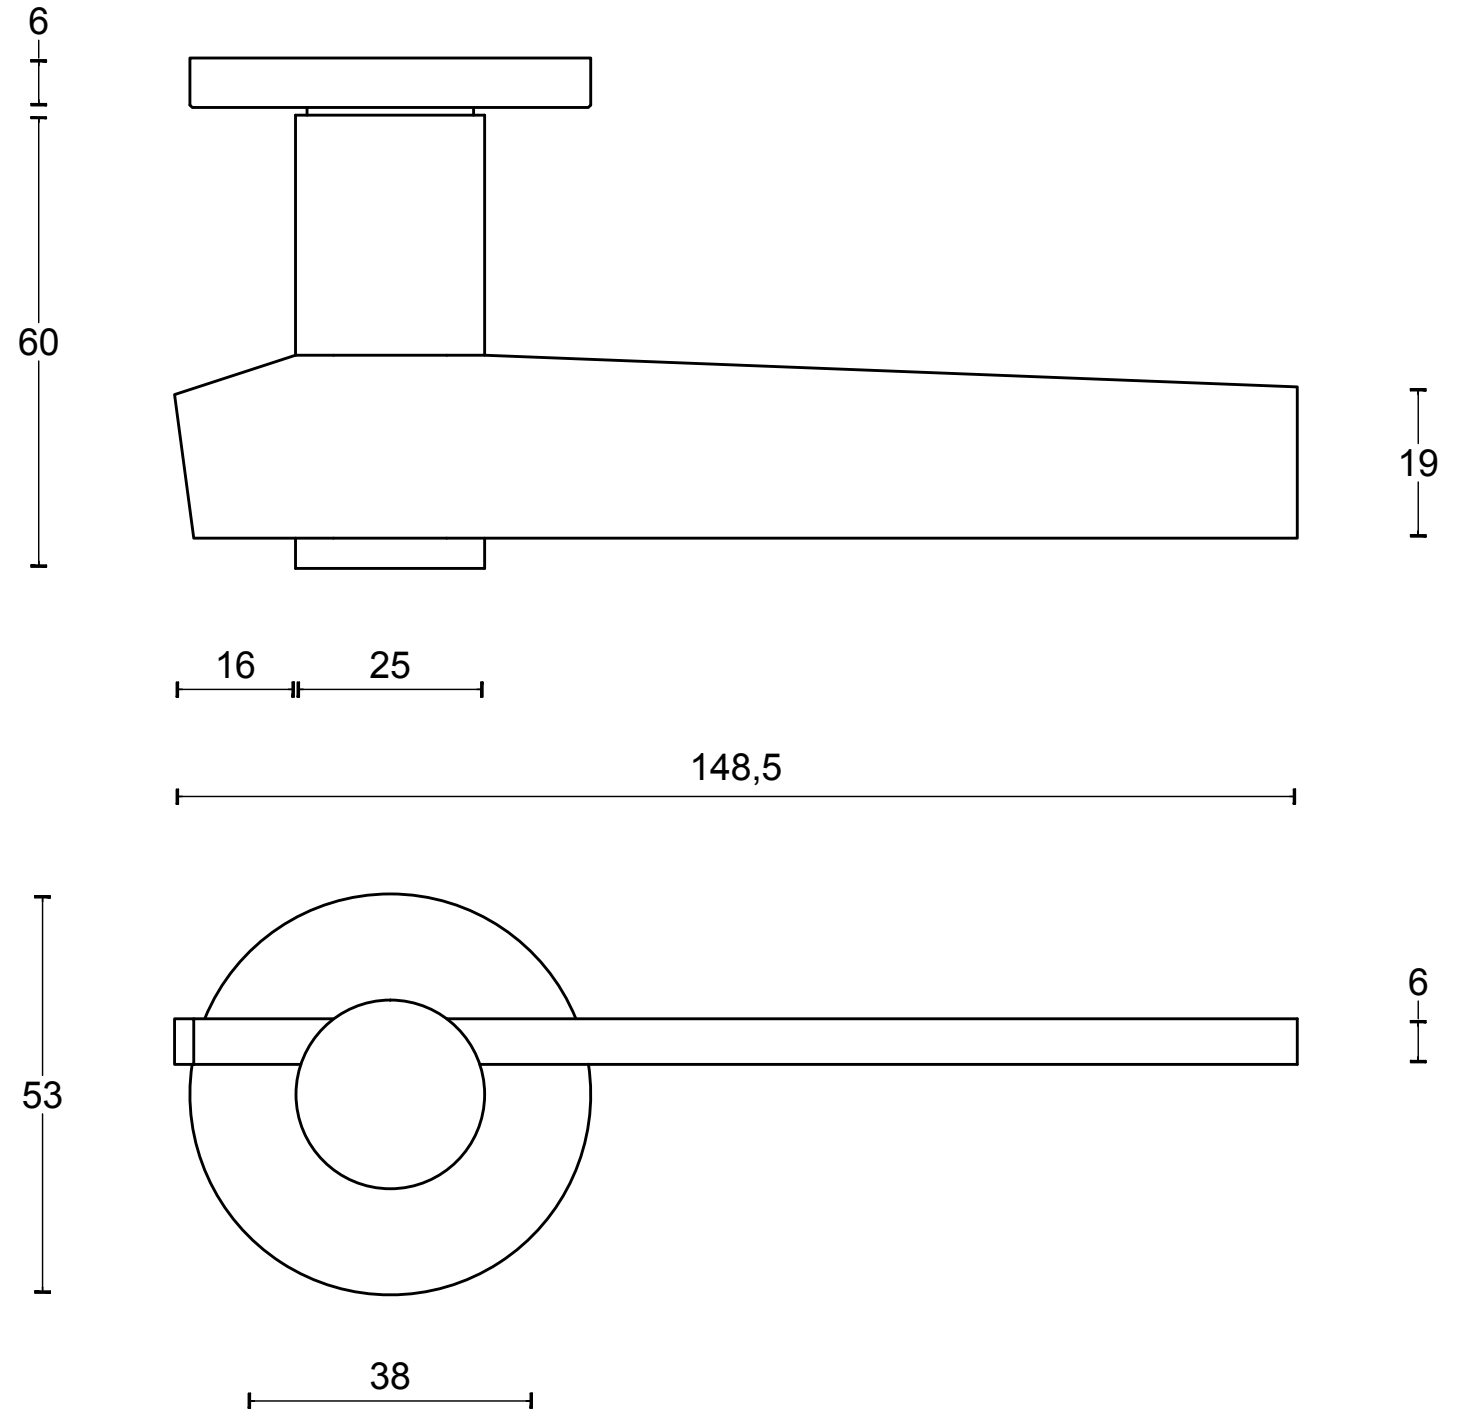

## TENSE BB100 solid unsprung lever handle on rose satin black

Productgroup: lever handles  
Collection: TENSE by BERTRAM BEERBAUM  
Designer: Bertram Beerbaum  
Finish: satin black RAL9004  
Unit: pair  
Article code: 3301D021NMXX0

# TENSE BB100 G

lever handle  
stainless steel

FORMANI®		Part number:	
		Description:	
Doc no.:	3301D001 TENSE BB100G V01.dwg	TENSE BB100 G	Format:
Drawn by:	Christian Brimbois		Creation date:
FORMANI HOLLAND B.V. EUROPALAAN 12 6199 AB MAASTRICHT-AIRPORT NL T +31 (0)43 308 90 00 INFO@FORMANI.COM FORMANI.COM		A3	