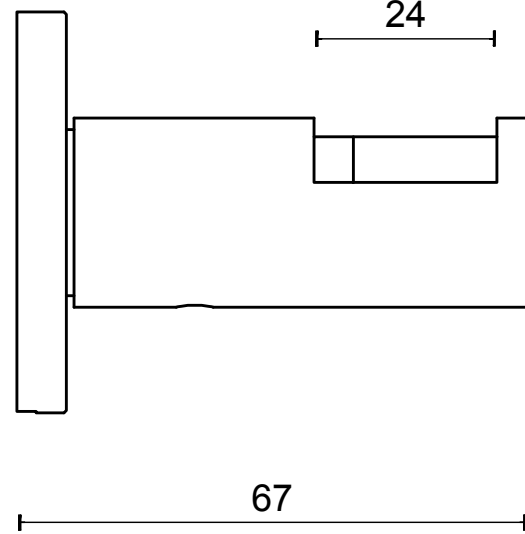

## TENSE BB100 solid unsprung lever handle on rose satin black

Productgroup: lever handles  
Collection: TENSE by BERTRAM BEERBAUM  
Designer: Bertram Beerbaum  
Finish: satin black RAL9004  
Unit: pair  
Article code: 3301D021NMXX0

# TENSE BB100 G

lever handle  
stainless steel

FORMANI®		Part number:	
		Description:	
Doc no.:	3301D001 TENSE BB100G V01.dwg	TENSE BB100 G	Format:
Drawn by:	Christian Brimbois		Creation date:
FORMANI HOLLAND B.V. EUROPALAAN 12 6199 AB MAASTRICHT-AIRPORT NL T +31 (0)43 308 90 00 INFO@FORMANI.COM FORMANI.COM		A3	