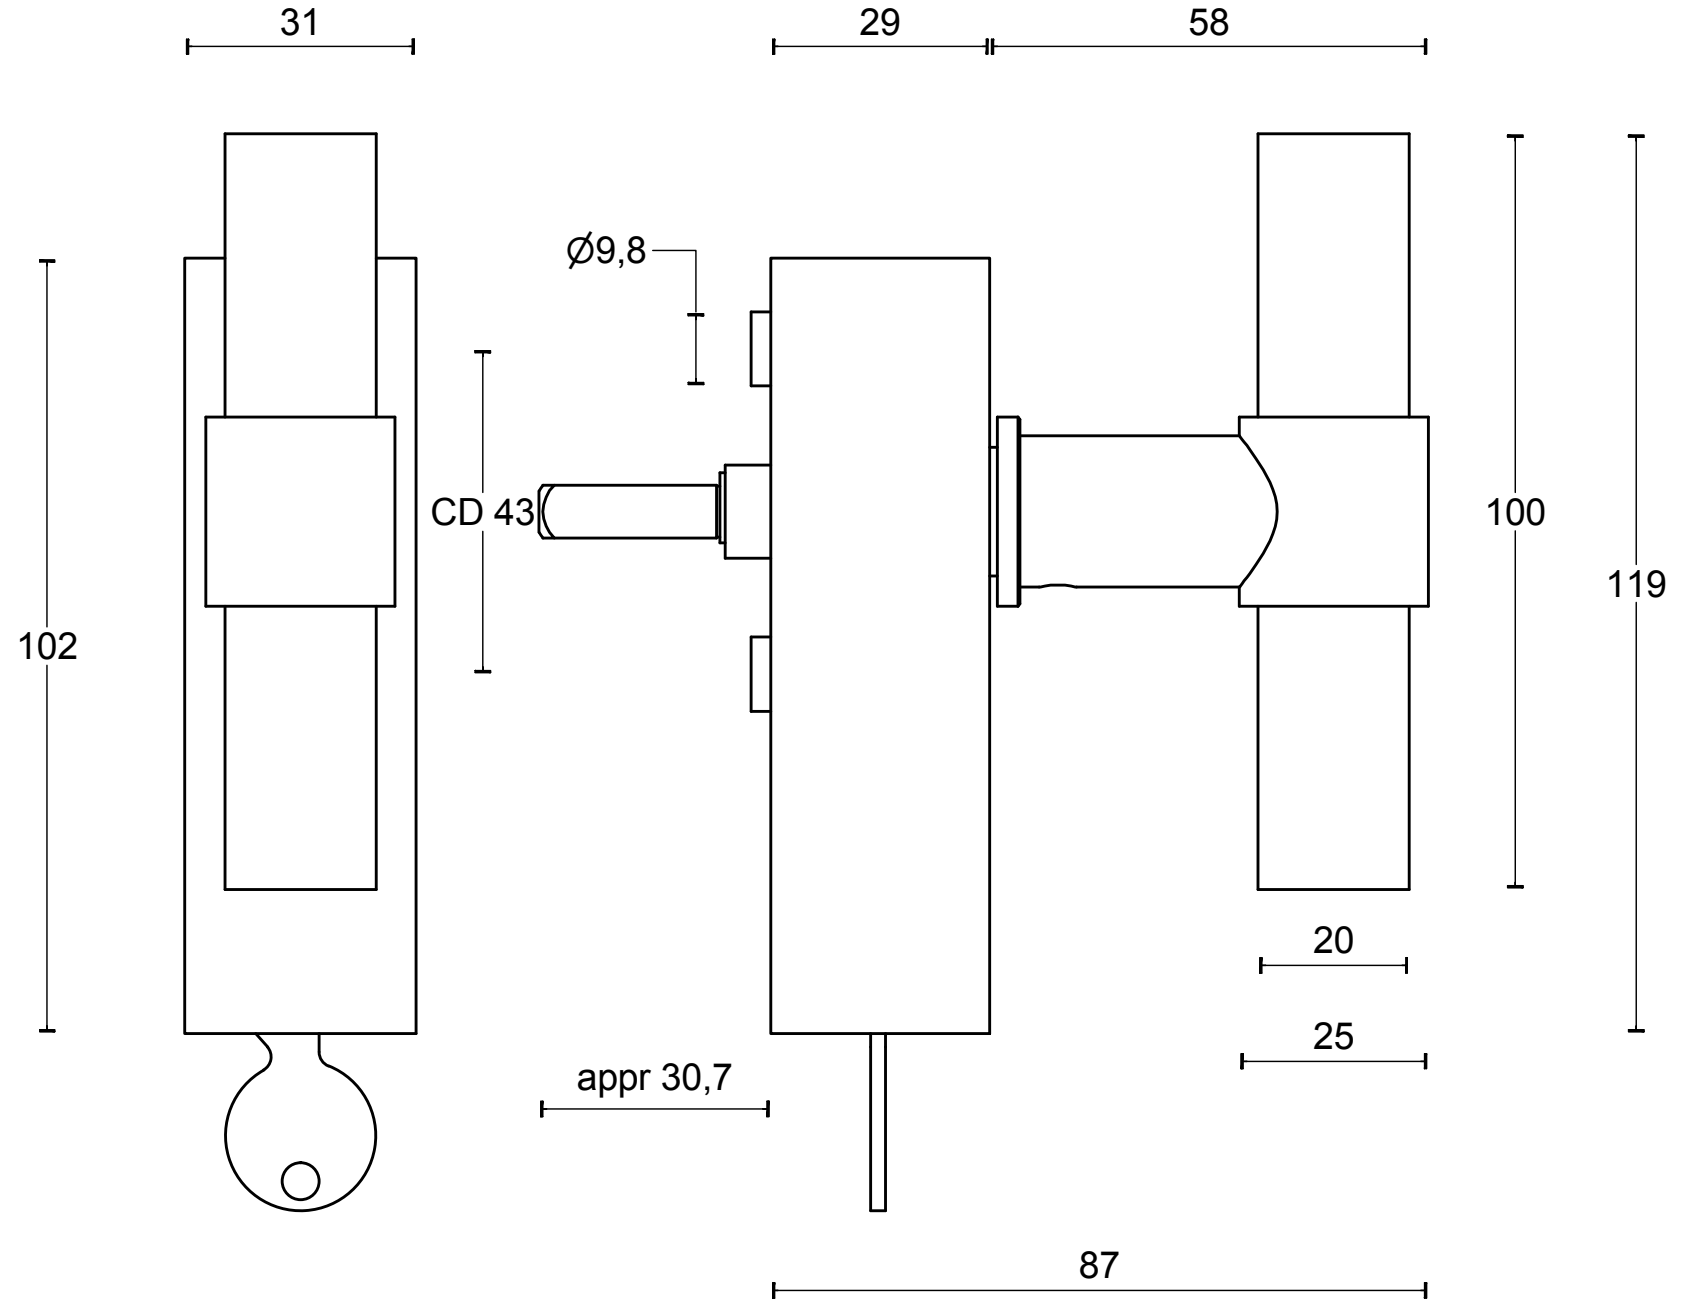

PIET BOON PBT20-DKLOCK locking tilt and turn window handle satin stainless steel

Productgroup: tilt and turn window handles
Collection: ONE by PIET BOON
Designer: Piet Boon
Finish: satin stainless steel
Unit: piece
Article code: 2703D022INXX0

PBT20-DKLOCK

locking tilt and turn
window handle
stainless steel

		Part number: 2703D022 PBT20DKLOCK V01	
		Description: PBT20-DKLOCK	Format: A3
Doc no.:	2703D022 PBT20DKLOCK V01.dwg		
Drawn by:	Christian Brimbois	Creation date:	24-3-2013
Formani Holland B.V. · Amerikalaan 55 · 6199 AE Maastricht Airport · tel: +31 (0)43 308 90 00 · www.formani.nl · info@formani.nl			