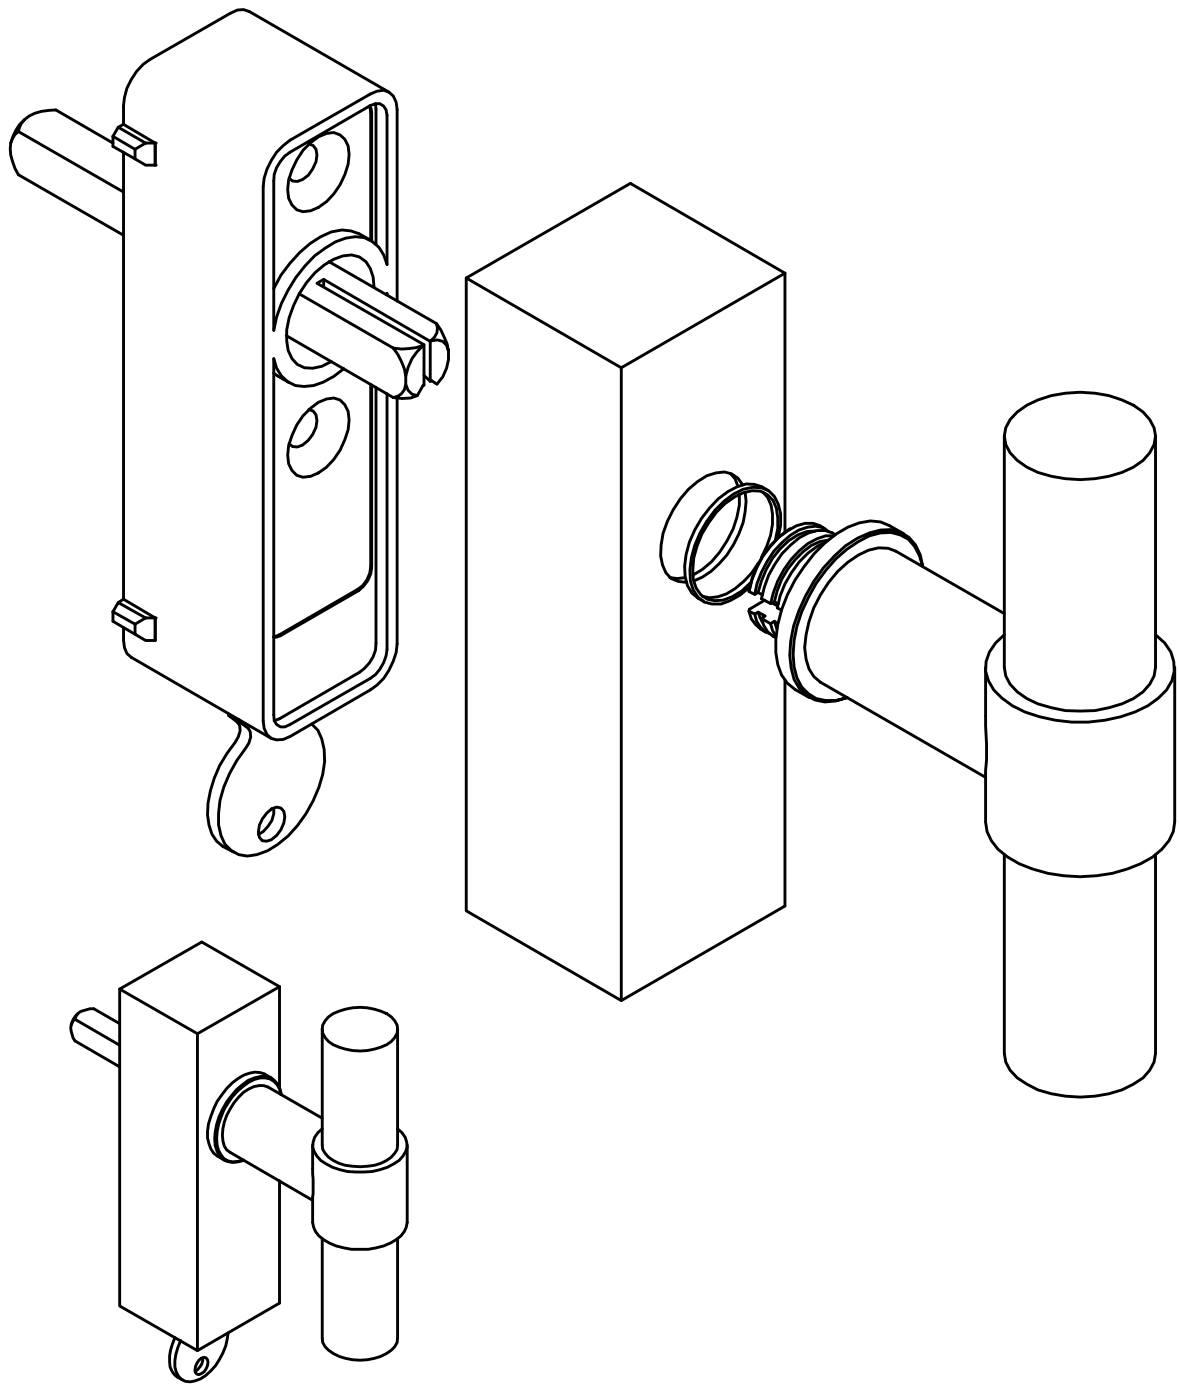

PIET BOON PBT20-DKLOCK locking tilt and turn window handle satin stainless steel

Productgroup: tilt and turn window handles
Collection: ONE by PIET BOON
Designer: Piet Boon
Finish: satin stainless steel
Unit: piece
Article code: 2703D022INXX0

PBT20-DKLOCK

locking tilt and turn
window handle
stainless steel

		Part number: 2703D022 PBT20DKLOCK V01	
		Description: PBT20-DKLOCK	Format: A3
Doc no.:	2703D022 PBT20DKLOCK V01.dwg		
Drawn by:	Christian Brimbois	Creation date:	24-3-2013
Formani Holland B.V. · Amerikalaan 55 · 6199 AE Maastricht Airport · tel: +31 (0)43 308 90 00 · www.formani.nl · info@formani.nl			