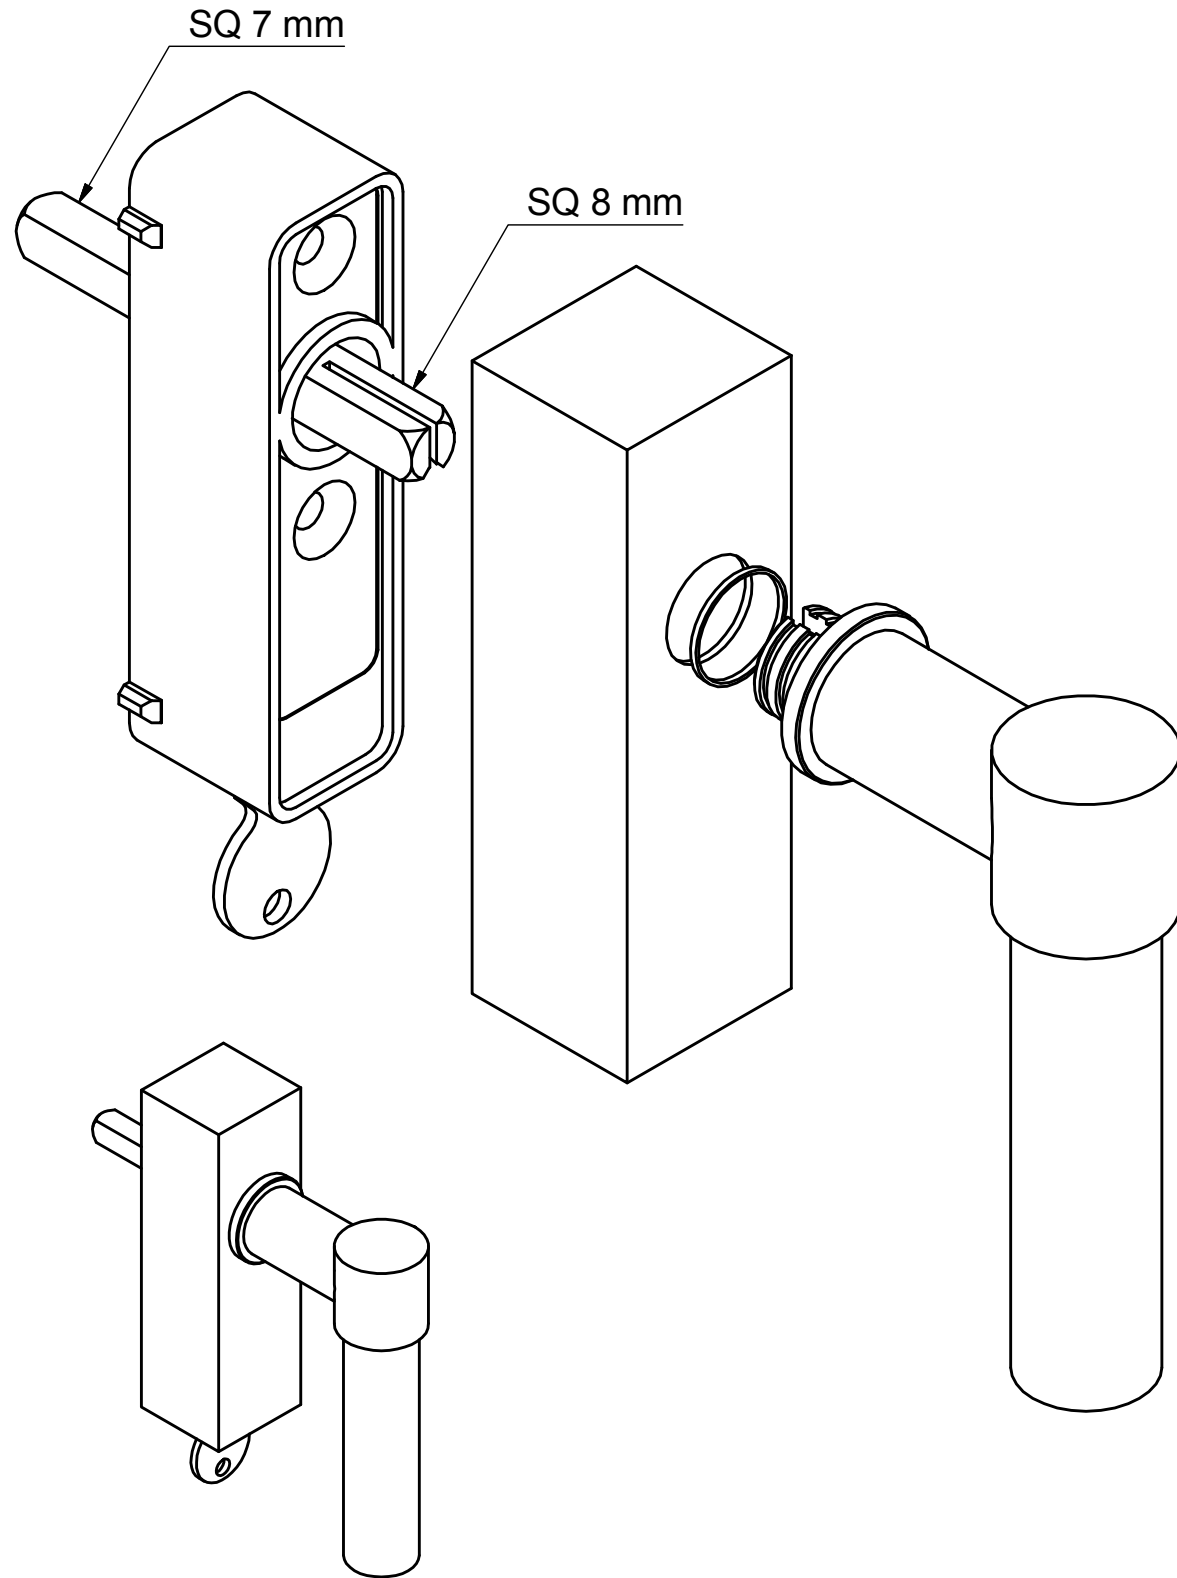

PIET BOON PBL20-DKLOCK locking tilt and turn window handle satin stainless steel

Productgroup: tilt and turn window handles
Collection: ONE by PIET BOON
Designer: Piet Boon
Finish: satin stainless steel
Unit: piece
Article code: 2703D023INXX0

PBL20-DKLOCK

locking tilt and turn
window handle
stainless steel

FORMANI®		Part number:	
		Description:	
Doc no.:	2703D023 PBL20DKLOCK V01.dwg	PBL20-DKLOCK	
Drawn by:	Christian Brimbois		
Format:		A3	
Formani Holland B.V. · Amerikalaan 55 · 6199 AE Maastricht Airport · tel: +31 (0)43 308 90 00 · www.formani.nl · info@formani.nl			