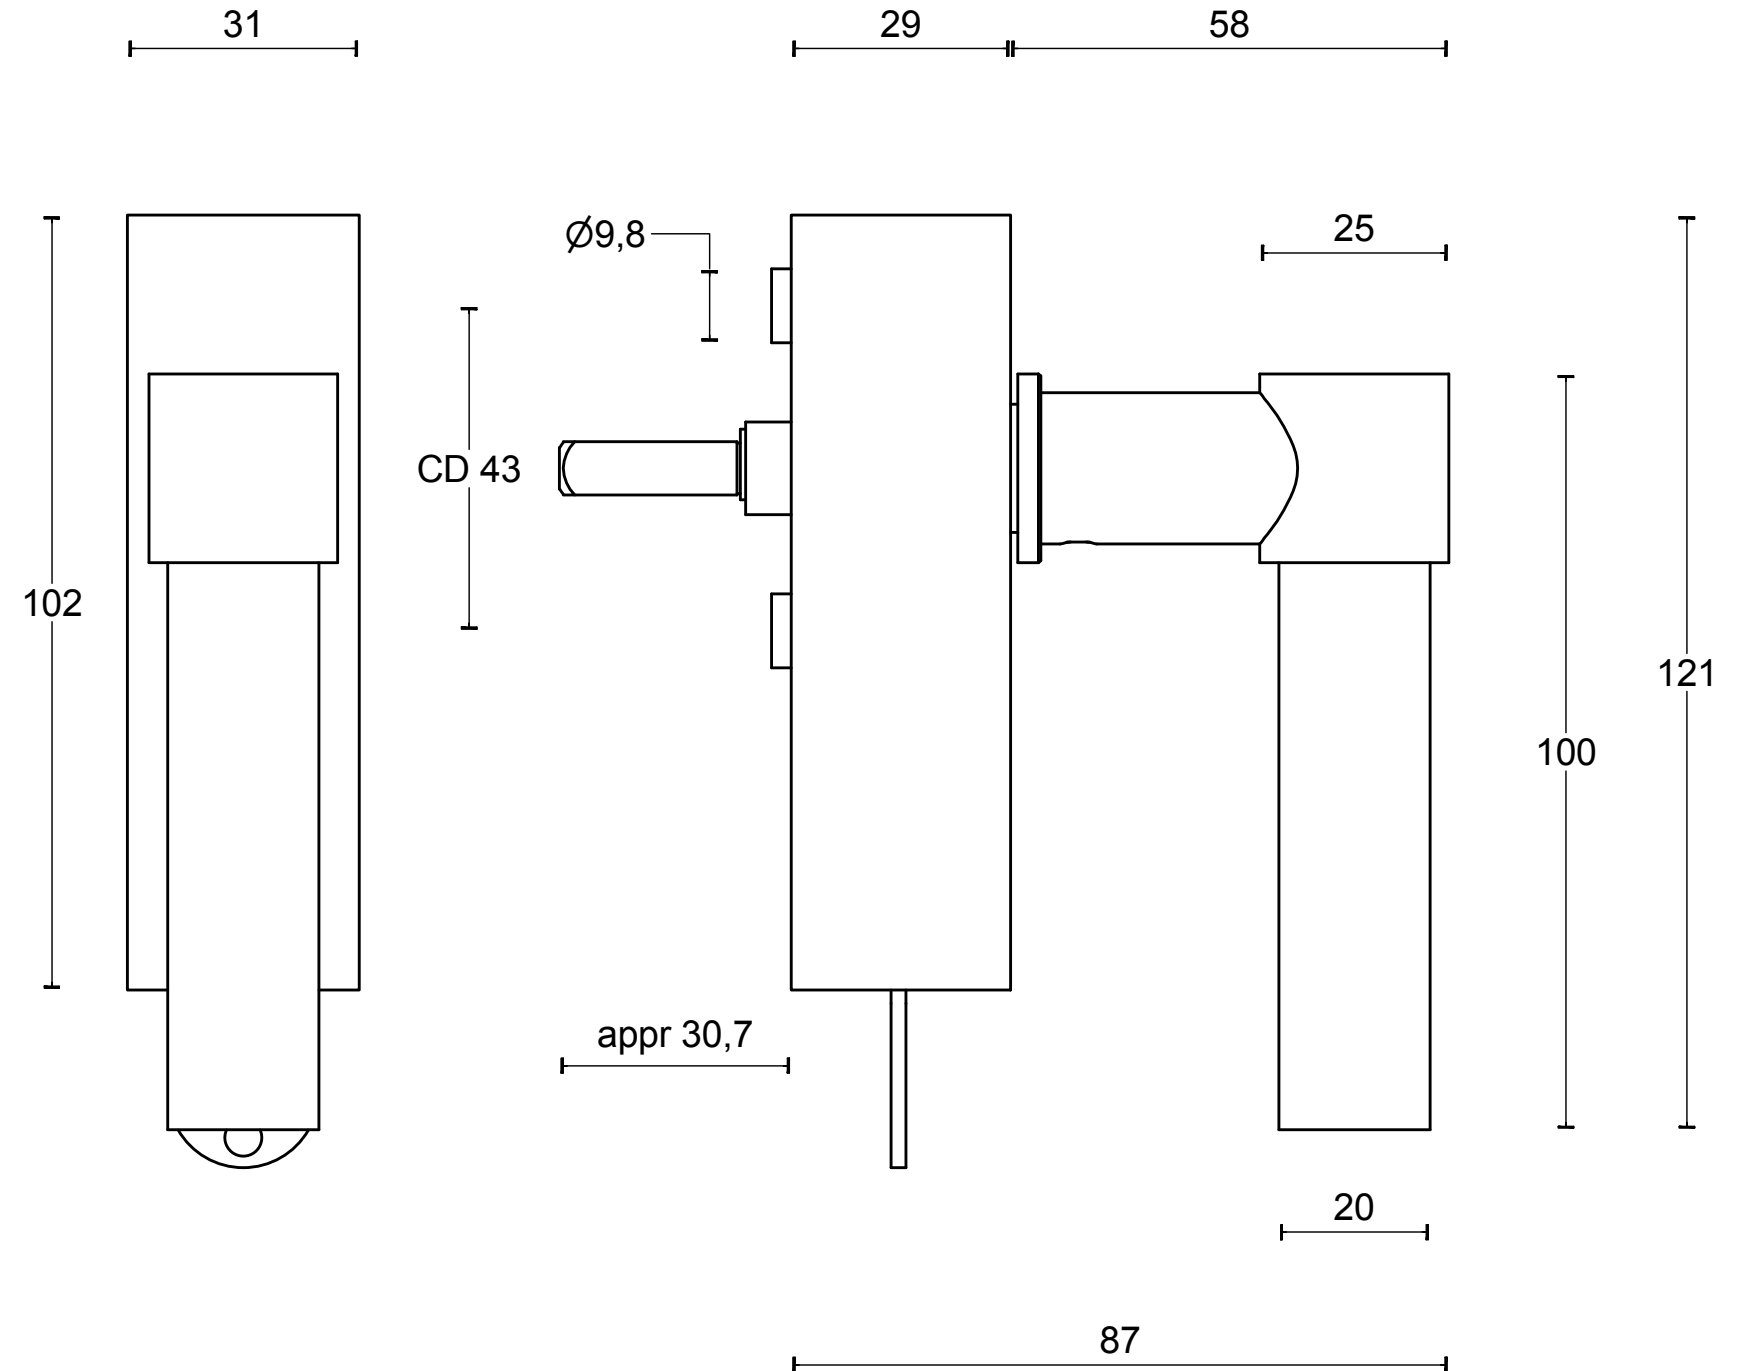

PIET BOON PBL20-DKLOCK locking tilt and turn window handle satin stainless steel

Productgroup: tilt and turn window handles
Collection: ONE by PIET BOON
Designer: Piet Boon
Finish: satin stainless steel
Unit: piece
Article code: 2703D023INXX0

PBL20-DKLOCK

locking tilt and turn
window handle
stainless steel

FORMANI®		Part number:	
		Description:	
Doc no.:	2703D023 PBL20DKLOCK V01.dwg	PBL20-DKLOCK	
Drawn by:	Christian Brimbois		
Format:		A3	
Formani Holland B.V. · Amerikalaan 55 · 6199 AE Maastricht Airport · tel: +31 (0)43 308 90 00 · www.formani.nl · info@formani.nl			