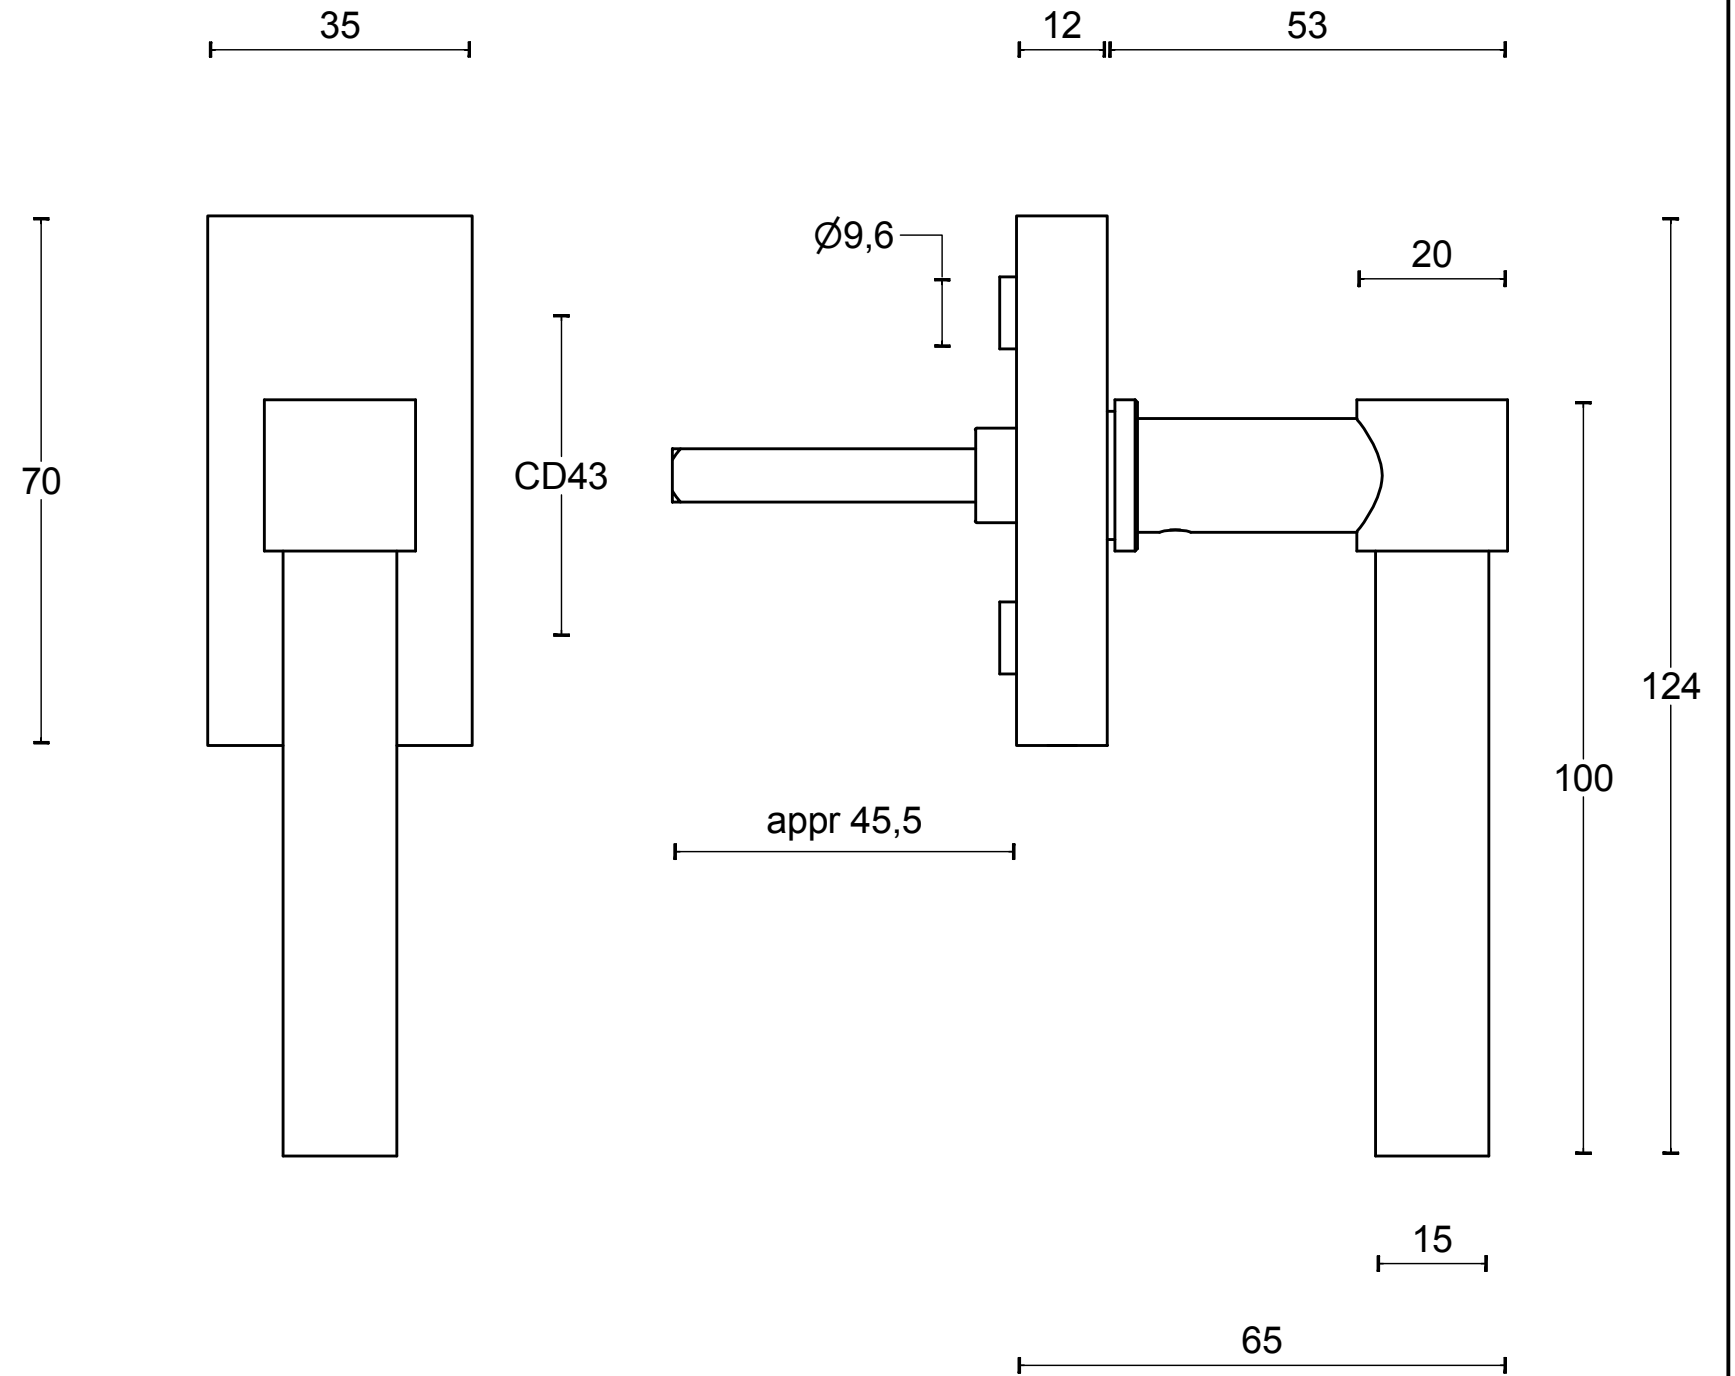

PIET BOON PBL15-DK non-locking tilt and turn window handle satin stainless steel

Productgroup: tilt and turn window handles
Collection: ONE by PIET BOON
Designer: Piet Boon
Finish: satin stainless steel
Unit: piece
Article code: 2703D002INXX0

PBL15-DK

non-locking tilt and turn
window handle
stainless steel

FORMANI®		Part number:	
		Description:	
Doc no.:	2703D002 PBL15DK V02.dwg	PBL15-DK	Format:
Drawn by:	Christian Brimbois		Creation date:
A3			
Formani Holland B.V. · Amerikalaan 55 · 6199 AE Maastricht Airport · tel: +31 (0)43 308 90 00 · www.formani.nl · info@formani.nl			