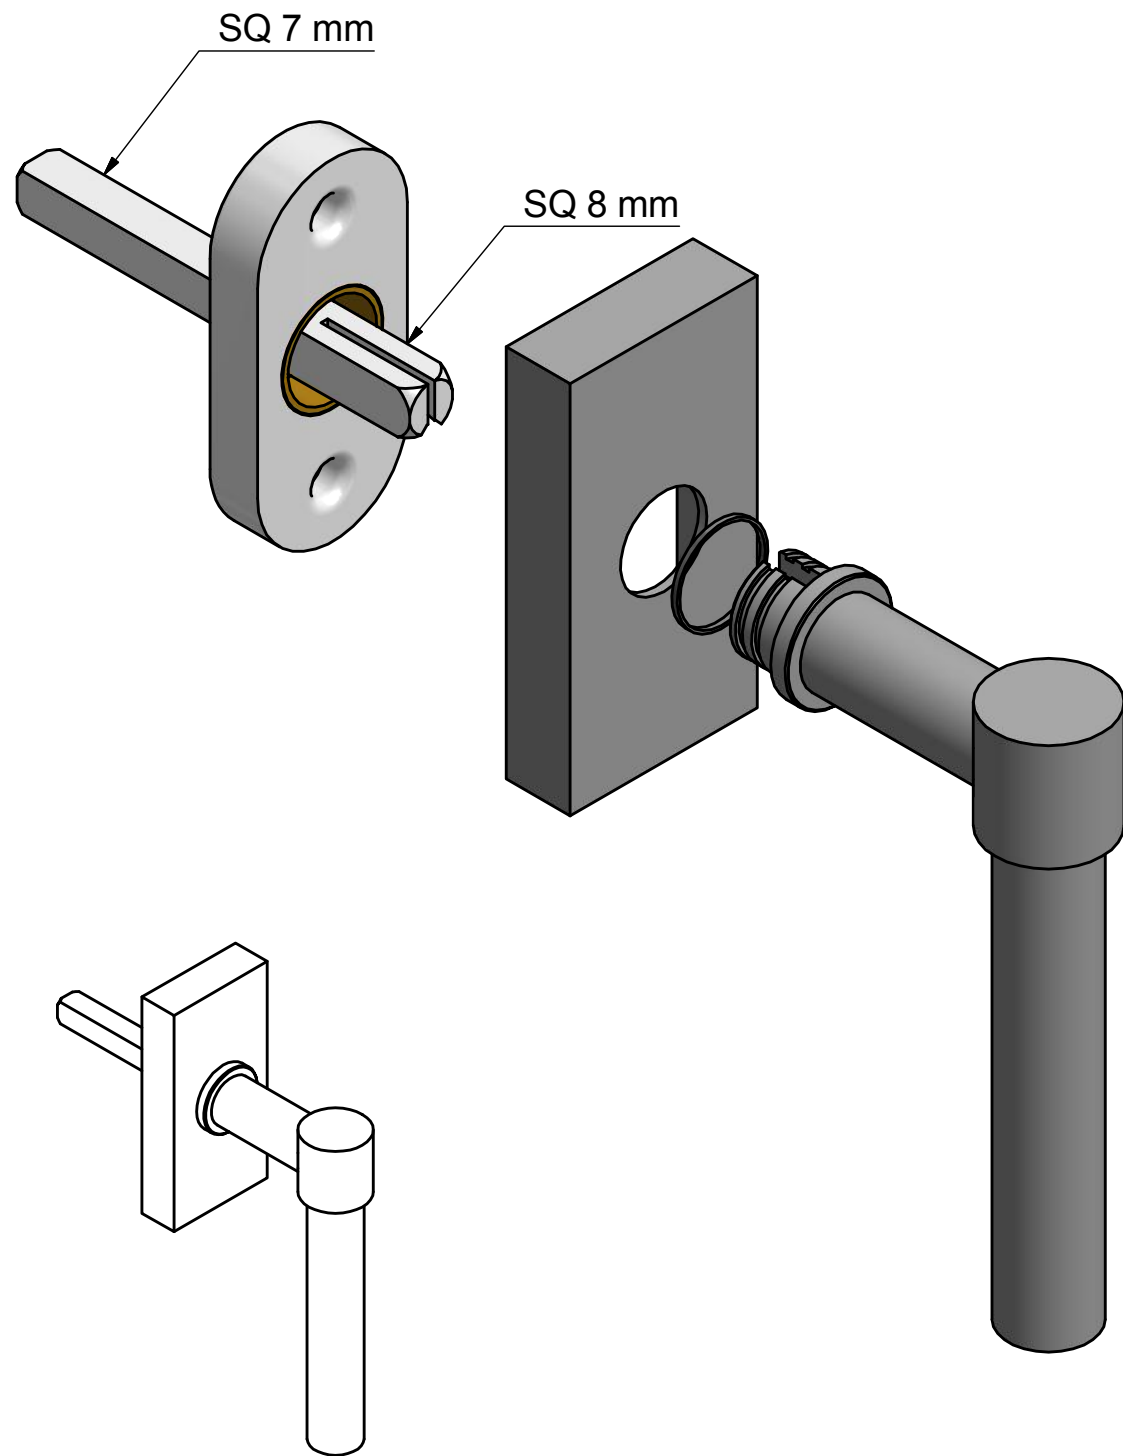

PIET BOON PBL15-DK non-locking tilt and turn window handle satin stainless steel

Productgroup: tilt and turn window handles
Collection: ONE by PIET BOON
Designer: Piet Boon
Finish: satin stainless steel
Unit: piece
Article code: 2703D002INXX0

PBL15-DK

non-locking tilt and turn
window handle
stainless steel

FORMANI®		Part number:	
		Description:	
Doc no.:	2703D002 PBL15DK V02.dwg	PBL15-DK	Format:
Drawn by:	Christian Brimbois		Creation date:
A3			
Formani Holland B.V. · Amerikalaan 55 · 6199 AE Maastricht Airport · tel: +31 (0)43 308 90 00 · www.formani.nl · info@formani.nl			