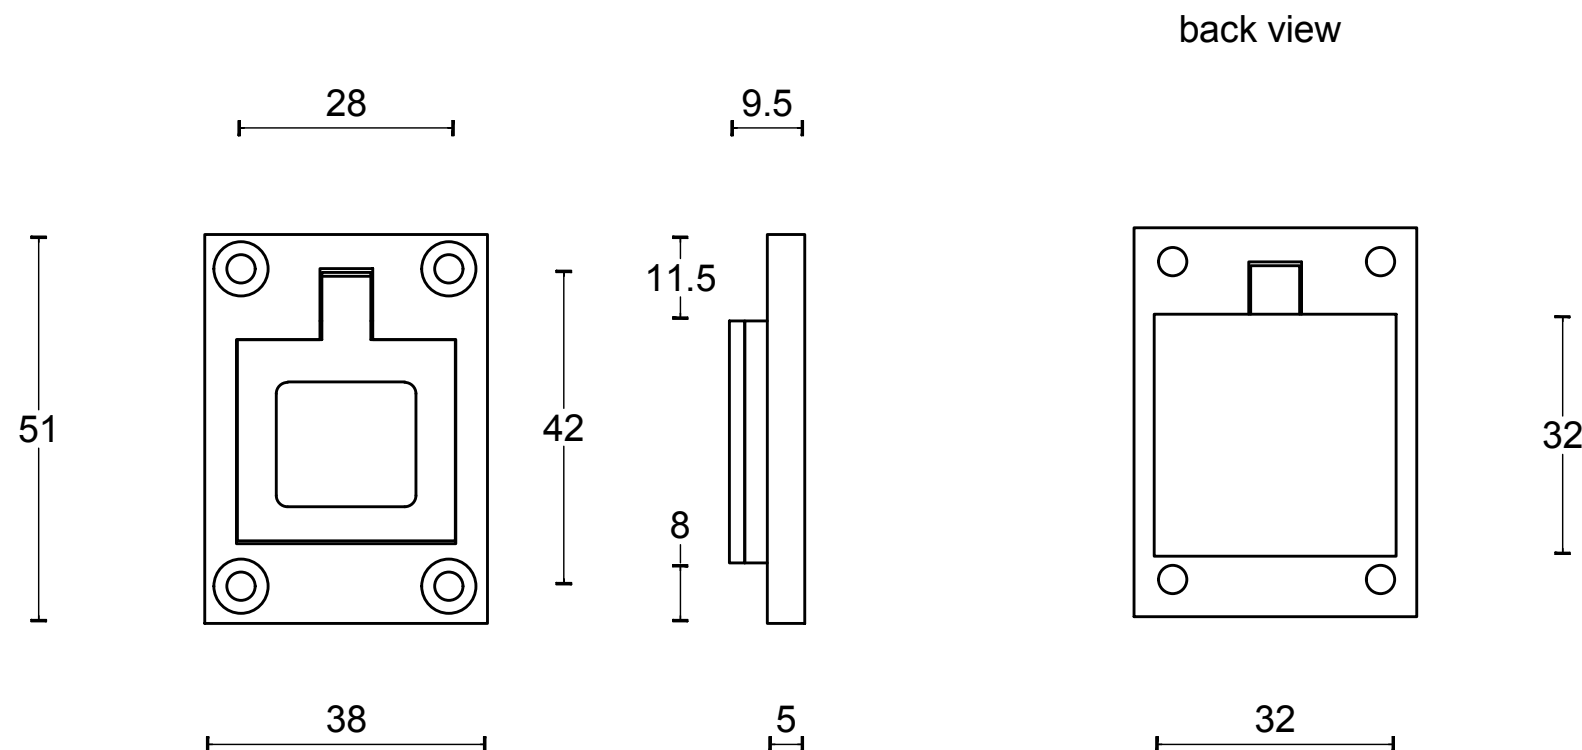

## PIET BOON PB51 flush ring satin stainless steel

Productgroup: flush ring  
Collection: ONE by PIET BOON  
Designer: Piet Boon  
Finish: satin stainless steel  
Unit: piece  
Article code: 2701Z050INXX0

# PB51

flush ring  
stainless steel

<b>FORMANI<sup>®</sup></b>		Part number:	
Doc no.: 2701Z050 PB51 V02.dwg		<b>PB51</b>	Format:
Drawn by: Christian Brimbois	Creation date: 26-3-2013		<b>A3</b>
Formani Holland B.V. · Amerikalaan 55 · 6199 AE Maastricht Airport · tel: +31 (0)43 308 90 00 · www.formani.nl · info@formani.nl			