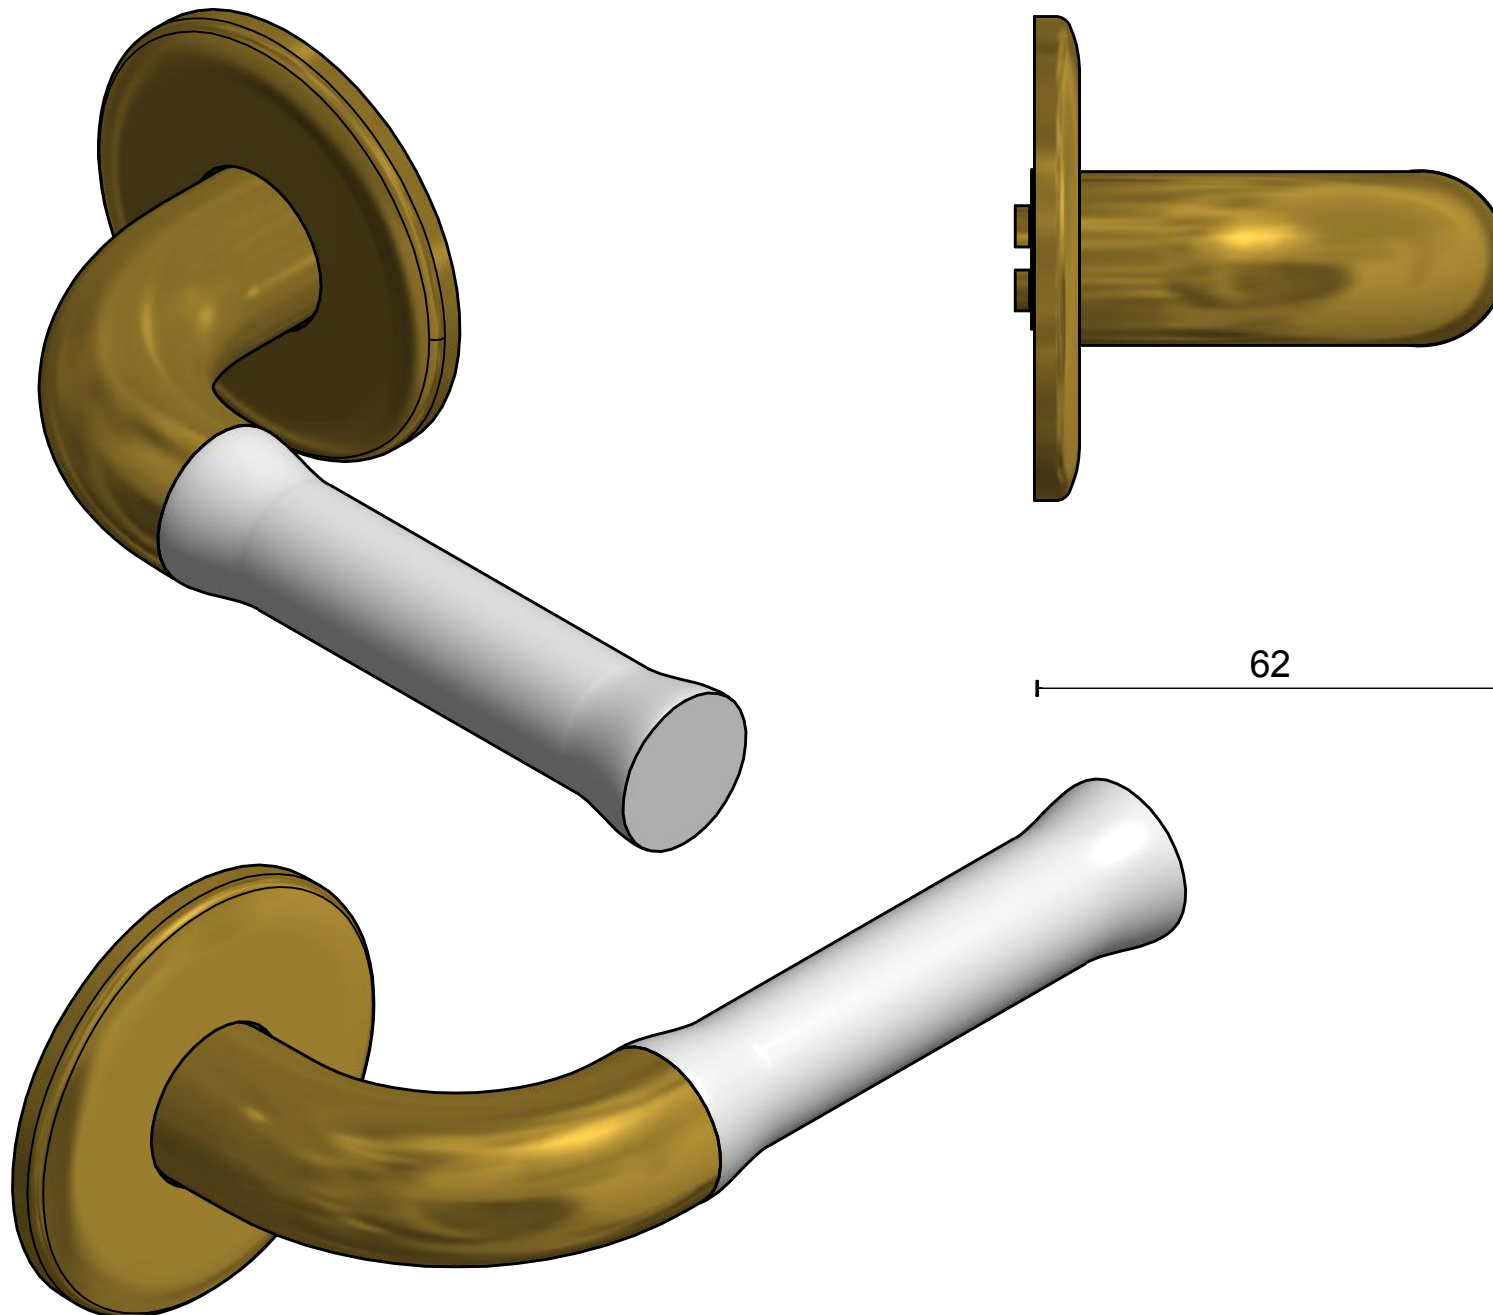

EV100/64

solid sprung lever handle attached to base rose
 stainless steel
 PVD satin gold / satin white

| | | | |
|--|-------------------------------------|----------------|-----------|
| FORMANI® | | Part number: | |
| | | Description: | |
| Doc no.: | 3101D001IMBM0 EV100 64 IMBM V03.dwg | EV100/64 IMBM | Format: |
| Drawn by: | Christian Brimbois | Creation date: | 18-2-2014 |
| A3 | | | |
| Formani Holland B.V. · Amerikalaan 55 · 6199 AE Maastricht Airport · tel: +31 (0)43 308 90 00 · www.formani.nl · info@formani.nl | | | |