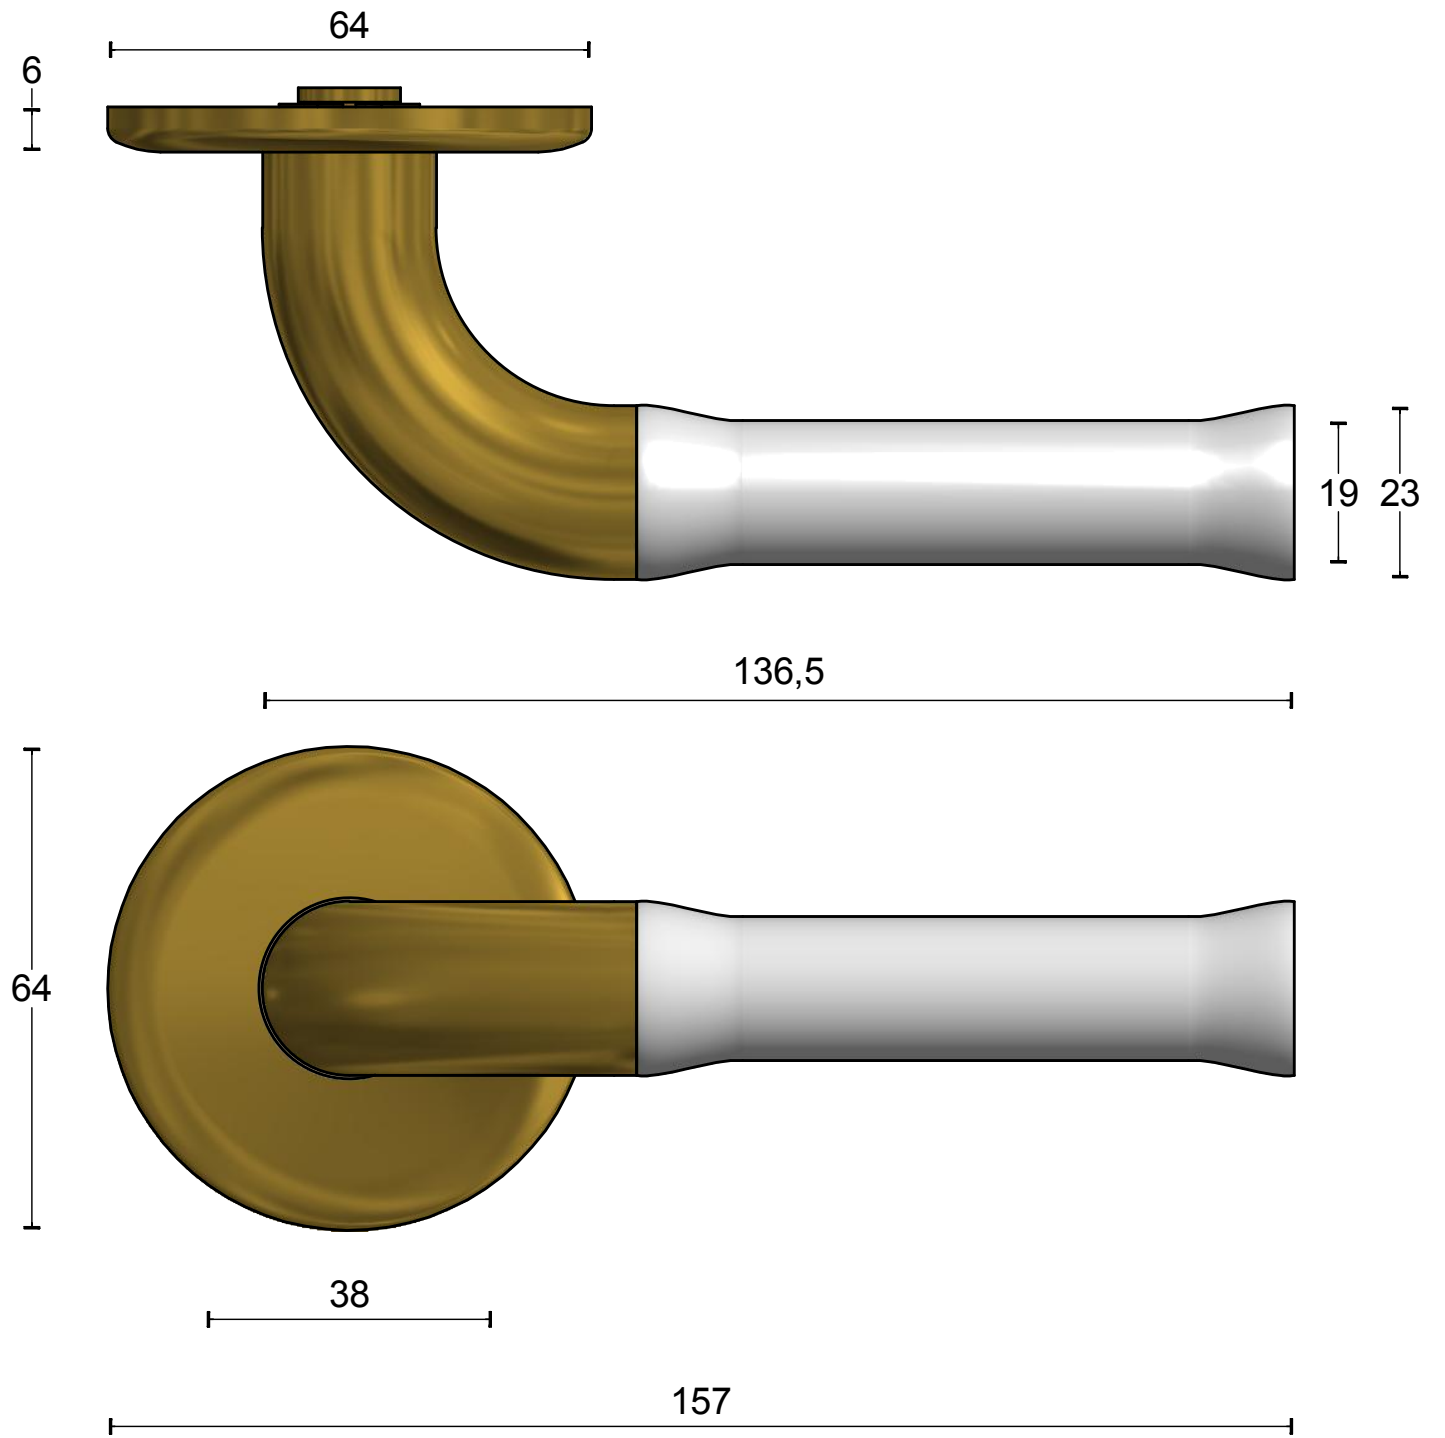

EV100/64

solid sprung lever handle attached to base rose
 stainless steel
 PVD satin gold / satin white

| | | | |
|--|-------------------------------------|----------------|-----------|
| FORMANI® | | Part number: | |
| | | Description: | |
| Doc no.: | 3101D001IMBM0 EV100 64 IMBM V03.dwg | EV100/64 IMBM | Format: |
| Drawn by: | Christian Brimbois | Creation date: | 18-2-2014 |
| A3 | | | |
| Formani Holland B.V. · Amerikalaan 55 · 6199 AE Maastricht Airport · tel: +31 (0)43 308 90 00 · www.formani.nl · info@formani.nl | | | |