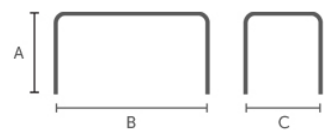

Crystalceramic with effect
calacatta marble
1 color

Solid Ash

Solid Walnut Bark

Dimensions

| Dimension | A | B | C | D |
|----------------|---------------------|----------------|---------------|--------|
| | (cm) | (cm) | (cm) | (cm) |
| | (inch) | (inch) | (inch) | (inch) |
| 220x116 | 76 (29.9) | 220 (86.6) | 116 (45.7) | (0) |
| 250x106 | 76- 78 (45.3) | 250 (98.4) | 106 (41.7) | (0) |
| 250x120 | 76 (29.9) | 250 (98.4) | 120 (47.2) | (0) |
| 280x120 | 76 (29.9) | 280 (110.2) | 120 (47.2) | (0) |

Volumetric Details

Weight 120
Volume 0.94 mc
Package 2

Gallery