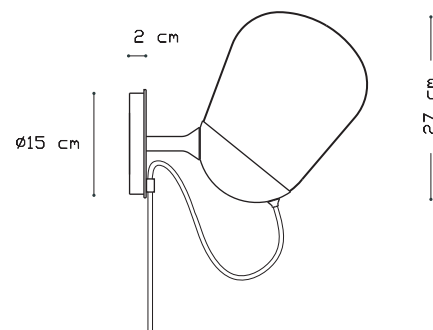

Available in ceiling, suspension, wall, table and floor versions, with an economic fluorescent bulb.

Year of design: 2011

Material: glass, metal

Colours of rosette: white, copper

Specifications

Light source	E27 / 1x23W Compact Fluorescent Lamp
Code	V01019 5201 / white rosette V01019 5202 / copper rosette
Typology	orientable ceiling / wall lamp
Light emission	diffused
Class	☐
Installation	▽
IP rating	IP20
Certificate	CE

Available in ceiling, suspension, wall, table and floor versions, with an economic fluorescent bulb.

Year of design: 2011

Material: glass, metal

Colours of rosette: white, copper

Specifications

Light source	E27 / 1x23W Compact Fluorescent Lamp
Code	V03019 5201 / white rosette V03019 5202 / copper rosette
Typology	orientable wall lamp / switch on cable
Light emission	diffused
Class	☐
Installation	▽
IP rating	IP20
Certificate	CE