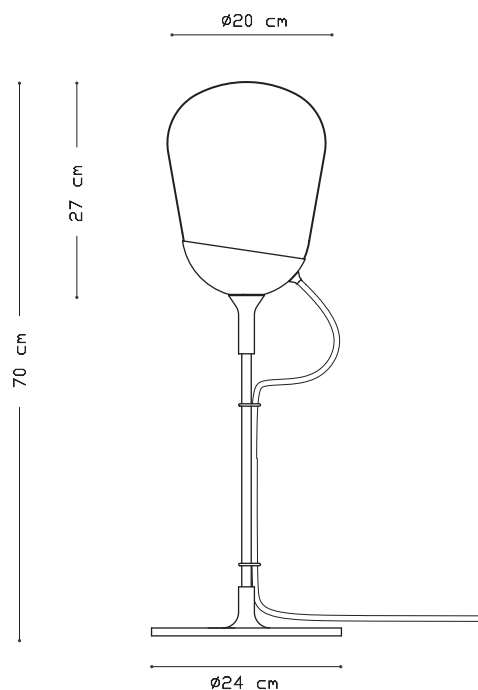

Available in ceiling, suspension, wall, table and floor versions, with an economic fluorescent bulb.

Year of design: 2011

Material: glass, metal

Colours of rosette: white, copper

Specifications

Light source	E27 / 1x23W Compact Fluorescent Lamp
Code	V01019 5201 / white rosette V01019 5202 / copper rosette
Typology	orientable ceiling / wall lamp
Light emission	diffused
Class	☐
Installation	▽
IP rating	IP20
Certificate	CE

Available in ceiling, suspension, wall, table and floor versions, with an economic fluorescent bulb.

Year of design: 2011

Material: glass, metal

Colours of rosette: white, copper

Specifications

Light source	E27 / 1x23W Compact Fluorescent Lamp
Code	V03019 5201 / white rosette V03019 5202 / copper rosette
Typology	orientable wall lamp / switch on cable
Light emission	diffused
Class	☐
Installation	▽
IP rating	IP20
Certificate	CE

Available in ceiling, suspension, wall, table and floor versions, with an economic fluorescent bulb.

Year of design: 2011

Material: glass, metal

Colours of rosette: white, copper

Specifications

Light source	E27 / 1x23W Compact Fluorescent Lamp
Code	V02019 5201 / white rosette V02019 5202 / copper rosette
Typology	orientable suspension lamp
Light emission	diffused
Class	☐
Installation	▽
IP rating	IP20
Certificate	CE

Available in ceiling, suspension, wall, table and floor versions, with an economic fluorescent bulb.

Year of design: 2011

Material: glass, metal

Colours of rosette: white, copper

Specifications

Light source	E27 / 1x23W Compact Fluorescent Lamp
Code	V05019 5201 / white rosette V05019 5202 / copper rosette
Typology	orientable table lamp / switch on cable
Light emission	diffused
Class	□
Installation	▽
IP rating	IP20
Certificate	CE