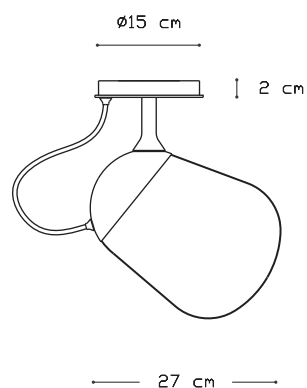

Available in ceiling, suspension, wall, table and floor versions, with an economic fluorescent bulb.

Year of design: 2011

Material: glass, metal

Colours of rosette: white, copper

Specifications

Light source	E27 / 1x23W Compact Fluorescent Lamp
Code	V01019 5201 / white rosette V01019 5202 / copper rosette
Typology	orientable ceiling / wall lamp
Light emission	diffused
Class	☐
Installation	▽
IP rating	IP20
Certificate	CE

Available in ceiling, suspension, wall, table and floor versions, with an economic fluorescent bulb.

Year of design: 2011

Material: glass, metal

Colours of rosette: white, copper

Specifications

Light source	E27 / 1x23W Compact Fluorescent Lamp
Code	V03019 5201 / white rosette V03019 5202 / copper rosette
Typology	orientable wall lamp / switch on cable
Light emission	diffused
Class	☐
Installation	▽
IP rating	IP20
Certificate	CE

Available in ceiling, suspension, wall, table and floor versions, with an economic fluorescent bulb.

Year of design: 2011

Material: glass, metal

Colours of rosette: white, copper

Specifications

Light source	E27 / 1x23W Compact Fluorescent Lamp
Code	V02019 5201 / white rosette V02019 5202 / copper rosette
Typology	orientable suspension lamp
Light emission	diffused
Class	☐
Installation	▽
IP rating	IP20
Certificate	CE

Available in ceiling, suspension, wall, table and floor versions, with an economic fluorescent bulb.

Year of design: 2011

Material: glass, metal

Colours of rosette: white, copper

Specifications

Light source	E27 / 1x23W Compact Fluorescent Lamp
Code	V05019 5201 / white rosette V05019 5202 / copper rosette
Typology	orientable table lamp / switch on cable
Light emission	diffused
Class	□
Installation	▽
IP rating	IP20
Certificate	CE