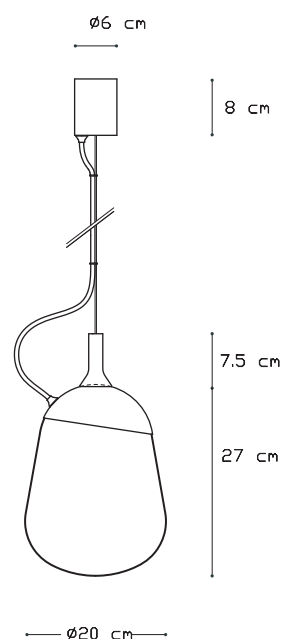

Available in ceiling, suspension, wall, table and floor versions, with an economic fluorescent bulb.

Year of design: 2011

Material: glass, metal

Colours of rosette: white, copper

Specifications

Light source	E27 / 1x23W Compact Fluorescent Lamp
Code	V01019 5201 / white rosette V01019 5202 / copper rosette
Typology	orientable ceiling / wall lamp
Light emission	diffused
Class	☐
Installation	▽
IP rating	IP20
Certificate	CE

Available in ceiling, suspension, wall, table and floor versions, with an economic fluorescent bulb.

Year of design: 2011

Material: glass, metal

Colours of rosette: white, copper

Specifications

Light source	E27 / 1x23W Compact Fluorescent Lamp
Code	V03019 5201 / white rosette V03019 5202 / copper rosette
Typology	orientable wall lamp / switch on cable
Light emission	diffused
Class	☐
Installation	▽
IP rating	IP20
Certificate	CE

Available in ceiling, suspension, wall, table and floor versions, with an economic fluorescent bulb.

Year of design: 2011

Material: glass, metal

Colours of rosette: white, copper

Specifications

Light source	E27 / 1x23W Compact Fluorescent Lamp
Code	V02019 5201 / white rosette V02019 5202 / copper rosette
Typology	orientable suspension lamp
Light emission	diffused
Class	☐
Installation	▽
IP rating	IP20
Certificate	CE

Available in ceiling, suspension, wall, table and floor versions, with an economic fluorescent bulb.

Year of design: 2011

Material: glass, metal

Colours of rosette: white, copper

Specifications

Light source	E27 / 1x23W Compact Fluorescent Lamp
Code	V05019 5201 / white rosette V05019 5202 / copper rosette
Typology	orientable table lamp / switch on cable
Light emission	diffused
Class	□
Installation	▽
IP rating	IP20
Certificate	CE