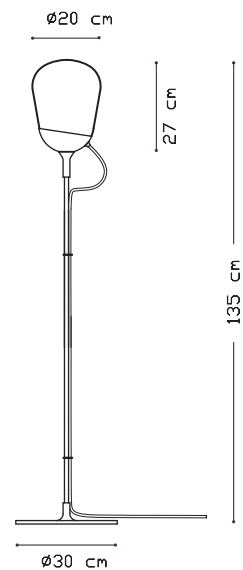

Available in ceiling, suspension, wall, table and floor versions, with an economic fluorescent bulb.

Year of design: 2011

Material: glass, metal

Colours of rosette: white, copper

Specifications

Light source	E27 / 1x23W Compact Fluorescent Lamp
Code	V03019 5201 / white rosette V03019 5202 / copper rosette
Typology	orientable wall lamp / switch on cable
Light emission	diffused
Class	☐
Installation	▽
IP rating	IP20
Certificate	CE

Available in ceiling, suspension, wall, table and floor versions, with an economic fluorescent bulb.

Year of design: 2011

Material: glass, metal

Colours of rosette: white, copper

Specifications

Light source	E27 / 1x23W Compact Fluorescent Lamp
Code	V02019 5201 / white rosette V02019 5202 / copper rosette
Typology	orientable suspension lamp
Light emission	diffused
Class	☐
Installation	▽
IP rating	IP20
Certificate	CE

Available in ceiling, suspension, wall, table and floor versions, with an economic fluorescent bulb.

Year of design: 2011

Material: glass, metal

Colours of rosette: white, copper

Specifications

Light source	E27 / 1x23W Compact Fluorescent Lamp
Code	V05019 5201 / white rosette V05019 5202 / copper rosette
Typology	orientable table lamp / switch on cable
Light emission	diffused
Class	□
Installation	▽
IP rating	IP20
Certificate	CE

Available in ceiling, suspension, wall, table and floor versions, with an economic fluorescent bulb.

Year of design: 2011

Material: glass, metal

Colours of rosette: white, copper

Specifications

Light source	E27 / 1x23W Compact Fluorescent Lamp
Code	V04019 5201 / white rosette V04019 5202 / copper rosette
Typology	orientable floor lamp / switch on cable
Light emission	diffused
Class	☐
Installation	▽
IP rating	IP20
Certificate	CE